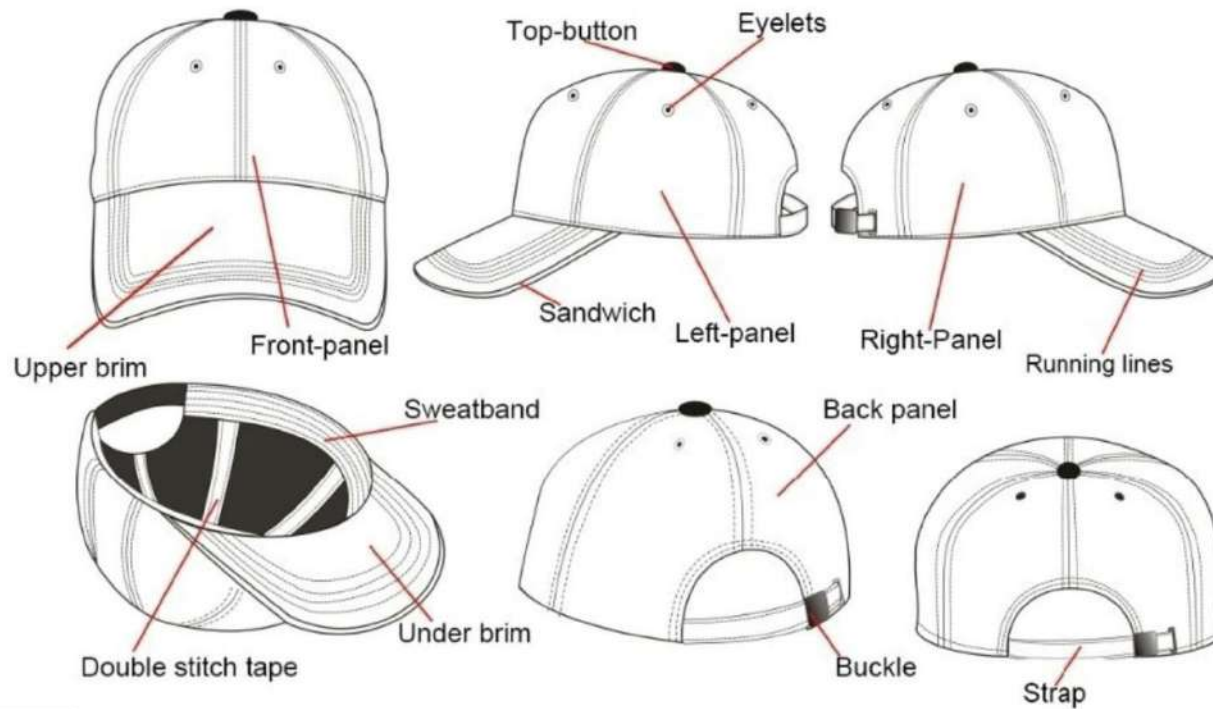

METHOD OF MEASUREMENT

2cm down from the hindbrain

AGE(years)	0-3	3-5	5-14	14-16	16-Adults
Head circumference(cm)	38-50	50-53	53-55	55-58	58-60

CAPS INSTRUCTION

M E A S U R E M E N T A N D I N S T R U C T I O N