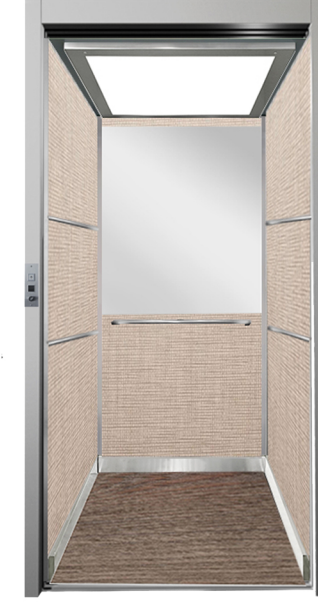

DIVISIÓN PANELES