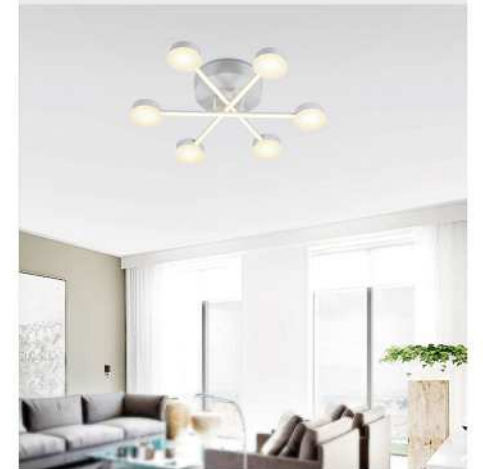

Item No.: 61006C
Epistar SMD2835 64W CRI≥80
Main Material: Aluminum+Acrylic+Silicone
Surface Color: RAL9016 Matt White

Item No.: 60794C
Epistar SMD2835 66W CRI≥80
Main Material: Aluminum+Silicone+Acrylic
Surface Color: RAL9016 Matt White

*MINIMALIST DESIGN
MAKE THE ROOM LOOK
SPECIAL AND DIFFERENT.*