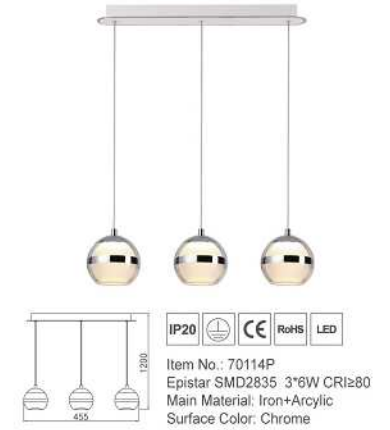

*THE LIGHTING IS
CREATING WARM, GLAMOROUS, CAPTIVATING
AND GENTLE FEELING.*