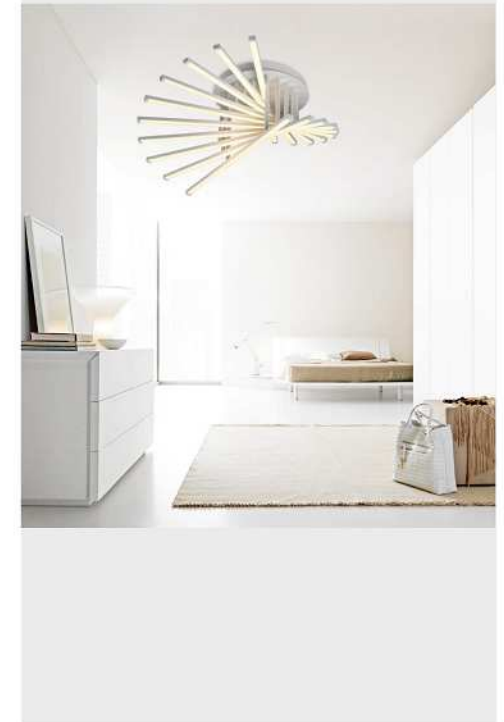

*CREATING A WARM, GLAMOROUS,  
CAPTIVATING  
AND GENTLE FEELING.*

THE OPTIONS OF LIFE COLORS INSPIRE  
AND GIVE US THE CONNOTATION OF  
DIFFERENT DESIGNS .

Item No	Product size	Power
61391C	Ø380*H50mm	72W
61392C	Ø508*H50mm	96W
61393C	Ø635*H50mm	120W