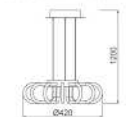

IP20

Item No.: 61093P
Epistar SMD2835 96W CRI≥80
Main Material: Aluminum+Silicone
Surface Color: Black