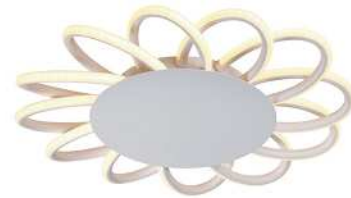

Item No.: 61482C
Epistar SMD2835 96W CRI≥80
Main Material: Aluminum+Silicone
Surface Color: RAL9016 Matt White