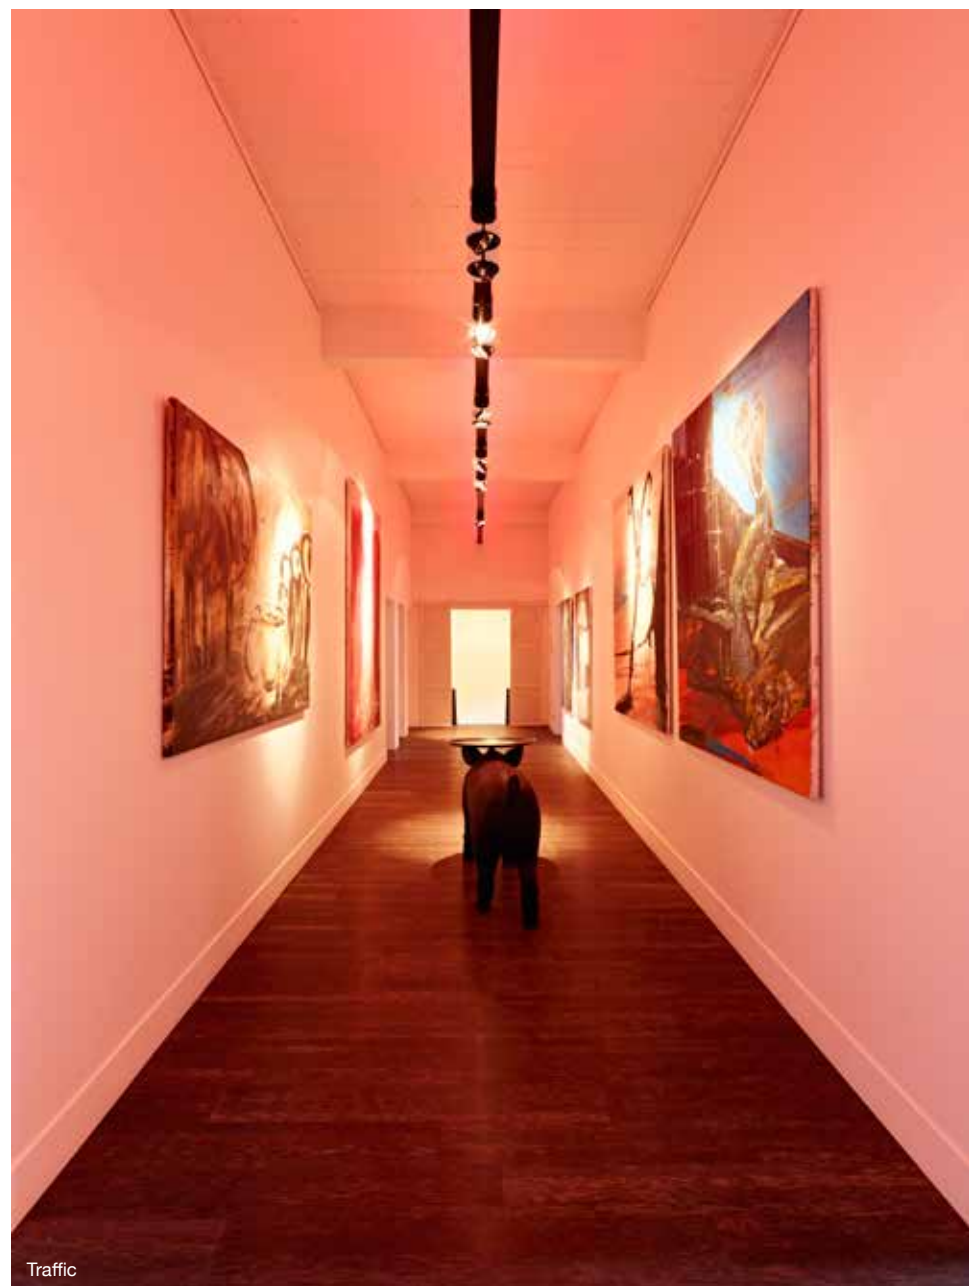

RESIDENTIAL
LIVING IN STYLE

SL149

MO6

SL micro

SL mini poly in

SL mini naked

Traffic