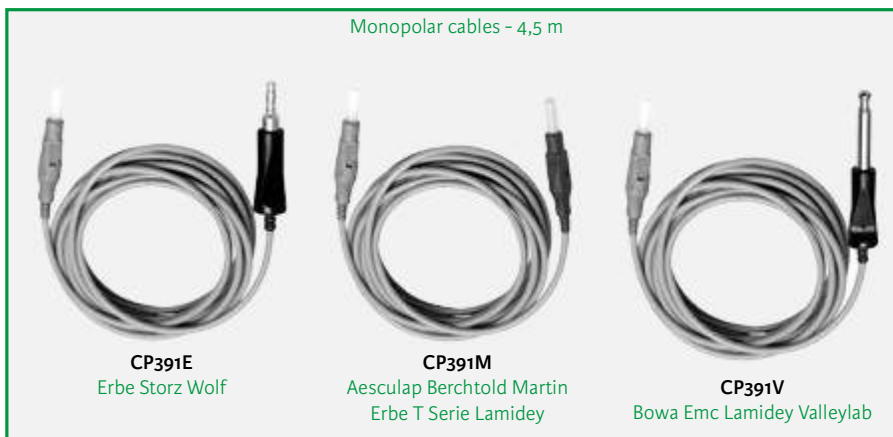

Knife, monopolar electrode

NON modular				
Complete instruments				
	1/3			
	1/1		CEV135-5	Retractable knife ø 5mm 300mm
	1/3			
1/1		CM109 Manhès	Retractable monopolar electrode ø 5mm 320mm	

Monopolar probe

	1/3			
1/1		CEV443 Delaître	Monopolar palpation probe ø 5mm 350mm	

Monopolar cables - 4,5 m