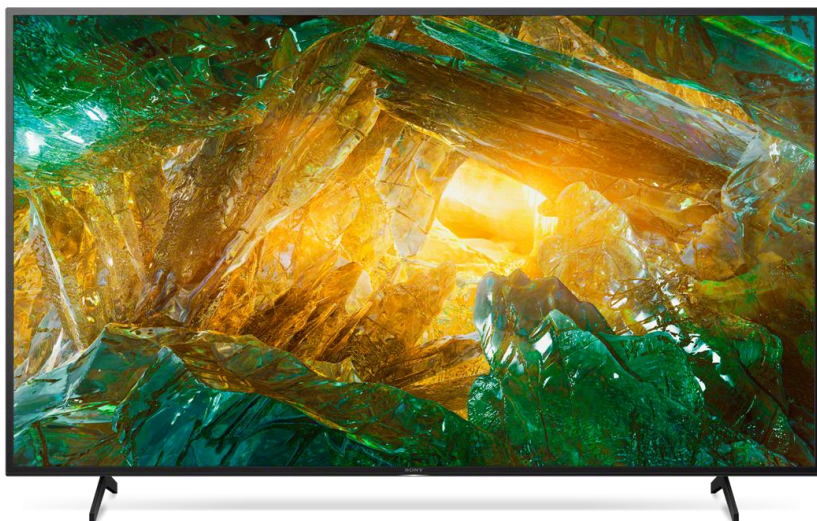

# KD65XH8096BAEP

TV LED 65" (164 cm), 4K-HDR, Android TV