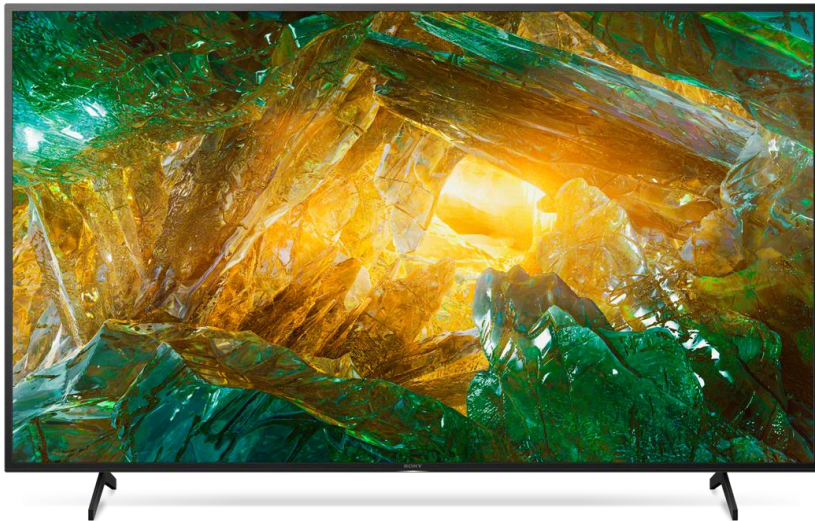

# KD43XH8096BAEP

TV LED 43" (108 cm), 4K-HDR, Android TV