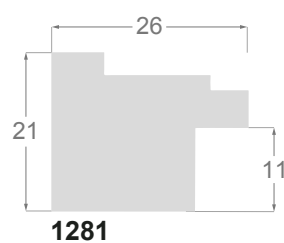

/474

/471

/473

/472

Giacomo Puccini's

MADAM BUTTERFLY

WALCOT HALL

FRIDAY 6th & SATURDAY 7th JUNE 2014

Performed by Opera a la Carte

1282/471 46x21mm

1282/474 46x21mm

1282/473 46x21mm

1282/472 46x21mm

1281/471 26x21mm

1281/474 26x21mm

1281/473 26x21mm