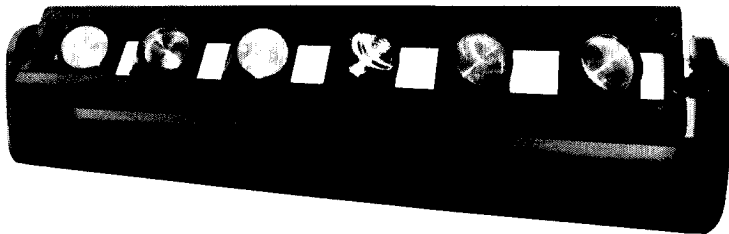

6 Moving Heads Strip Bar

USER MANUAL

Keep This Manual For Future Need