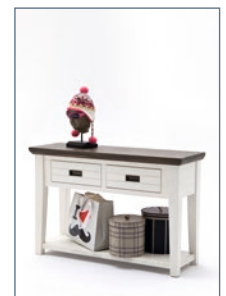

GOM07T97 Anrichte

2 Schubkästen
B/H/T ca. 120/80/40 cm