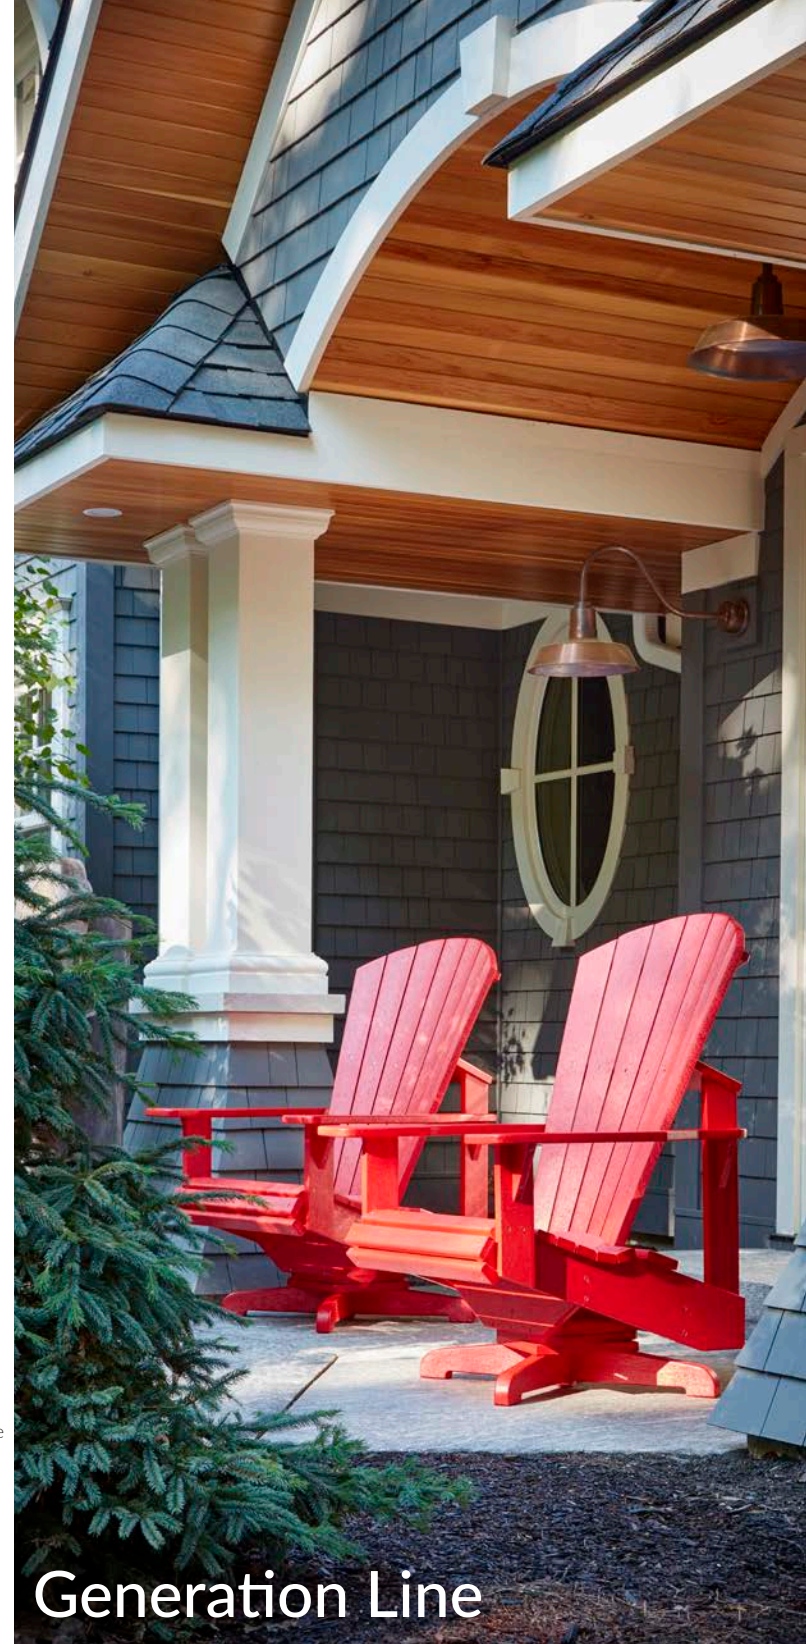

Generation Line

C.R. PLASTIC
PRODUCTS

www.crpproducts.com