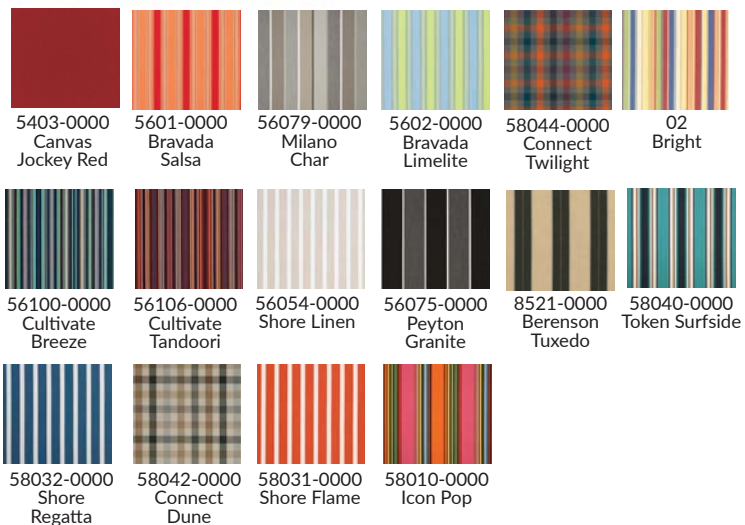

Crafted from up to 100% recycled plastic. 

 sunbrella®

Headrest & Lumbar Fabric Selections

Designer Plastic Frame Colours and Premium Two-Tones

Please consult your local retailer or our website for full product details and colour availability 