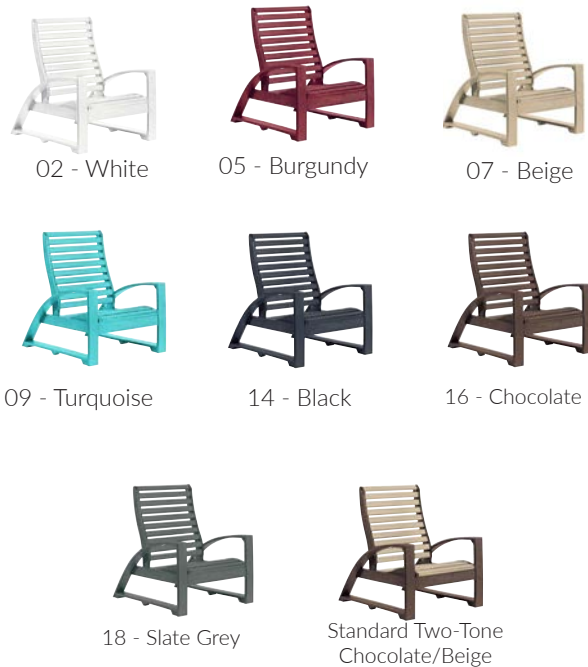

sunbrella®

Headrest & Lumbar
Fabric Selections

Designer Plastic Frame Colours and Standard Two-Tone

Please consult your local retailer or our website for product colour availability 

DEALER INFORMATION

1172 Erie Street, Stratford, ON N4Z 0A1 P. 1 800 490 1283
POP-1031-2018

Crafted from up to 100% recycled plastic. 

Umbrellas & Accessories

| | | |
|--|--|--|
|  |  |  |
| 13- ECRU | 14- BLACK | 40 - TAUPE |
|  |  | |
| U10 - Sirocco 8'10" Round Umbrella 1.5" Pole Diameter 106" Tall - 269 cm tall | U20 - Sirocco 6'6" Square Umbrella 1.5" Pole Diameter 100" tall - 254 cm tall | |
|  |  | |
| U30 - Sirocco 5'7" x 9'6" Rectangular Umbrella 1.875" Pole Diameter 104" tall - 264 cm tall | UBCB55- 19" Fiberstone Umbrella Base 19" Diameter 48 cm Diameter | |
|  |  | |
| UB009-20 - 18" Granite Umbrella Base w/ wheels 18" Diameter 46 cm Diameter | A01 - Adirondack Cup & Wineglass Holder 6 x 4 x 4" 15 x 10 x 10 cm | |
|  |  | |
| LP01 - Chaise Lounge Cushion Pad 72 x 31 x 2" 183 x 79 x 5 cm | A20 - Headrest 2 x 13 x 11" 5 x 33 x 28 cm | |
|  |  | |
| F30 - Footstool 20 x 20 x 13" 51 x 51 x 33 cm | A21 - Lumbar Pillow 3 x 16 x 6" 8 x 41 x 15 cm | |
| |  | |
| | TP15 - 15" x 15" Throw Pillow 7 x 15 x 15" 18 x 38 x 38 cm | |

Specifications [Depth x Width x Height] (Seat Height)

C30 - Lounge Chair
41 x 30 x 38" (15)
104 x 76 x 97 cm (38)

L38 - Chaise Lounge w/ Hidden Wheels
72 x 31 x 38" (13)
183 x 79 x 97 cm (33)

C36 - Counter Chair
23 x 18 x 40" (25)
58 x 46 x 102 cm (64)

T35 - 45" Square Dining Table w/ 2"
Umbrella Hole
45 x 45 x 30"
114 x 114 x 76 cm

T30 - 35" Square Cocktail Table
35 x 35 x 17"
89 x 89 x 43 cm

T31 - 24" Square End Table
24 x 24 x 20"
61 x 61 x 51 cm

B32 - Loveseat
41 x 50 x 38" (15)
104 x 127 x 97 cm (38)