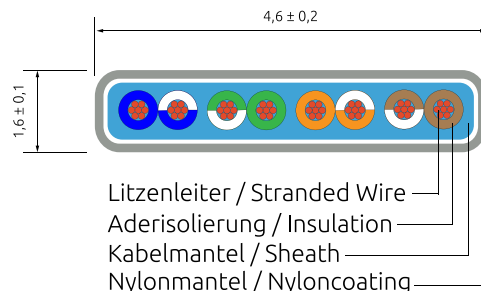

0,25/0,5/1,0/2,0/3,0/5,0/10,0m

Other lengths possible / Sonderlängen möglich

Tough STP

Wirewin® CAT6 Slimpatchkabel with Nyloncoating Wirewin® KAT6 Slimpatchkabel mit verstärktem Nylonmantel

We made a new robust design of our slimpatchcords to make it better for rough environments. The additional nyloncoating makes it much more robust, but not much thicker. It is also easier to untangle the cables with this coating. Therefore this cable is perfect for applications also outside from racks.