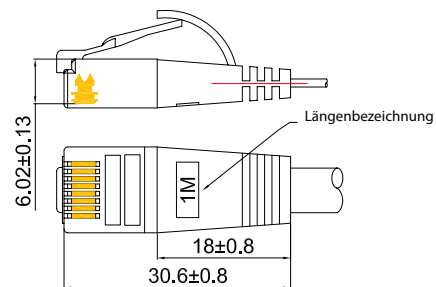

PKW-STP-SLIM-KAT6 x.x SW

PKW-STP-SLIM-KAT6 x.x WS

x.x = Length

x.x = Längenangabe

Standardlengths / Standardlängen
0,1/0,15/0,25/0,5/0,75/1,0/1,5/2,0/3,0/5,0/10,0/15,0/20,0/25,0m

Other lengths possible / Sonderlängen möglich

Light UTP

Wirewin® CAT6 LIGHTPATCHCORD unshielded - ROUND Wirewin® KAT6 LIGHTPATCHKABEL ungeschirmt - RUND

After years of success with the "flat" slimpatchcords, we have now developed a further version of "round" cables:
In its unshielded version it is very similar to a fibre patchcords in regards to a diameter of only 2.8mm. Alike its "flat predecessor" it reaches Gigabit Ethernet. Also these cables are suitable for Gigabit Ethernet and PoE.