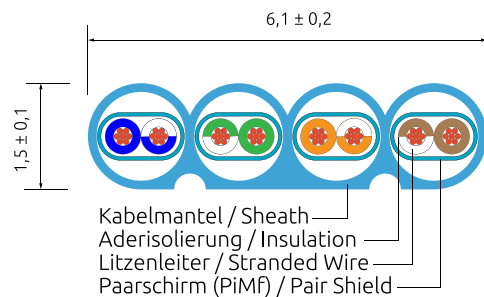

PKW-STP-SLIM-KAT6 x.x SW

PKW-STP-SLIM-KAT6 x.x WS

x.x = Length

x.x = Längenangabe

Standardlengths / Standardlängen
0,1/0,15/0,25/0,5/0,75/1,0/1,5/2,0/3,0/5,0/10,0/15,0/20,0/25,0m

Other lengths possible / Sonderlängen möglich

Light UTP

Wirewin® CAT6 LIGHTPATCHCORD unshielded - ROUND Wirewin® KAT6 LIGHTPATCHKABEL ungeschirmt - RUND

After years of success with the "flat" slimpatchcords, we have now developed a further version of "round" cables:
In its unshielded version it is very similar to a fibre patchcords in regards to a diameter of only 2.8mm. Alike its "flat predecessor" it reaches Gigabit Ethernet. Also these cables are suitable for Gigabit Ethernet and PoE.