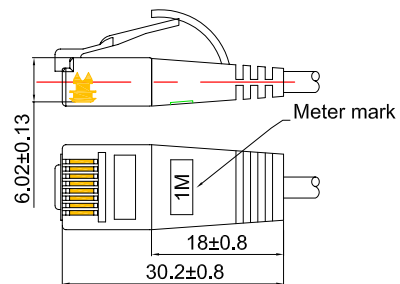

0,25/0,5/1,0/2,0/3,0/5,0/10,0m

Other lengths possible / Sonderlängen möglich

Tough STP

Wirewin® CAT6 Slimpatchkabel with Nyloncoating Wirewin® KAT6 Slimpatchkabel mit verstärktem Nylonmantel

We made a new robust design of our slimpatchcords to make it better for rough environments. The additional nyloncoating makes it much more robust, but not much thicker. It is also easier to untangle the cables with this coating. Therefore this cable is perfect for applications also outside from racks.