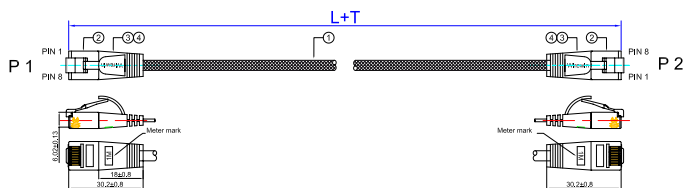

0,25/0,5/1,0/2,0/3,0/5,0/10,0m

Other lengths possible / Sonderlängen möglich

Tough STP

Wirewin® CAT6 Slimpatchkabel with Nyloncoating Wirewin® KAT6 Slimpatchkabel mit verstärktem Nylonmantel

We made a new robust design of our slimpatchcords to make it better for rough environments. The additional nyloncoating makes it much more robust, but not much thicker. It is also easier to untangle the cables with this coating. Therefore this cable is perfect for applications also outside from racks.