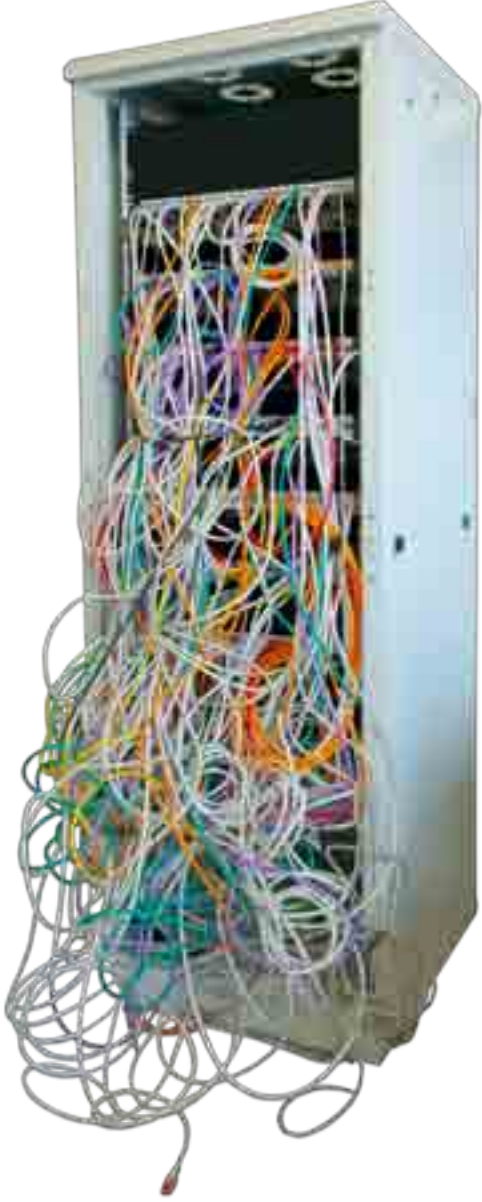

NACHHER
AFTER

WHY SLIM?

- Thinnest Gigabit Patchcord worldwide
- Much more space in your racks
- Very short boot
- Extremely flexible
- Ready for Gigabit Ethernet
- Ready for Power over Ethernet

- Dünnstes Gigabit Patchkabel weltweit
- Viel mehr Platz in Ihren Racks
- Sehr kurze Tülle
- Extrem flexibel
- Geeignet für Gigabit Ethernet
- Geeignet für Power over Ethernet