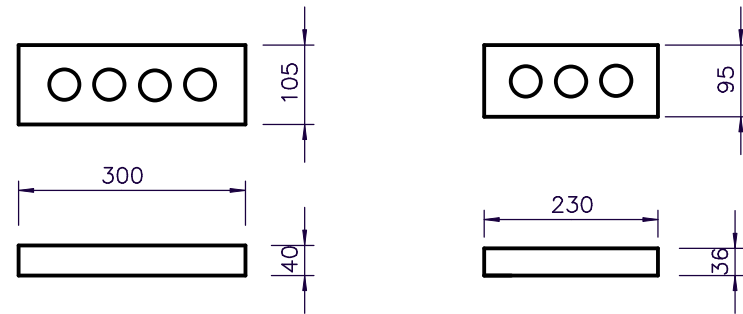

Bilderrahmen "Border"

Tischdekoration "Light 44" und "Light 33"

Garderobe "Everyday"

CD-Regal "Week"

Lärche- Altholzocker "Outdoor"