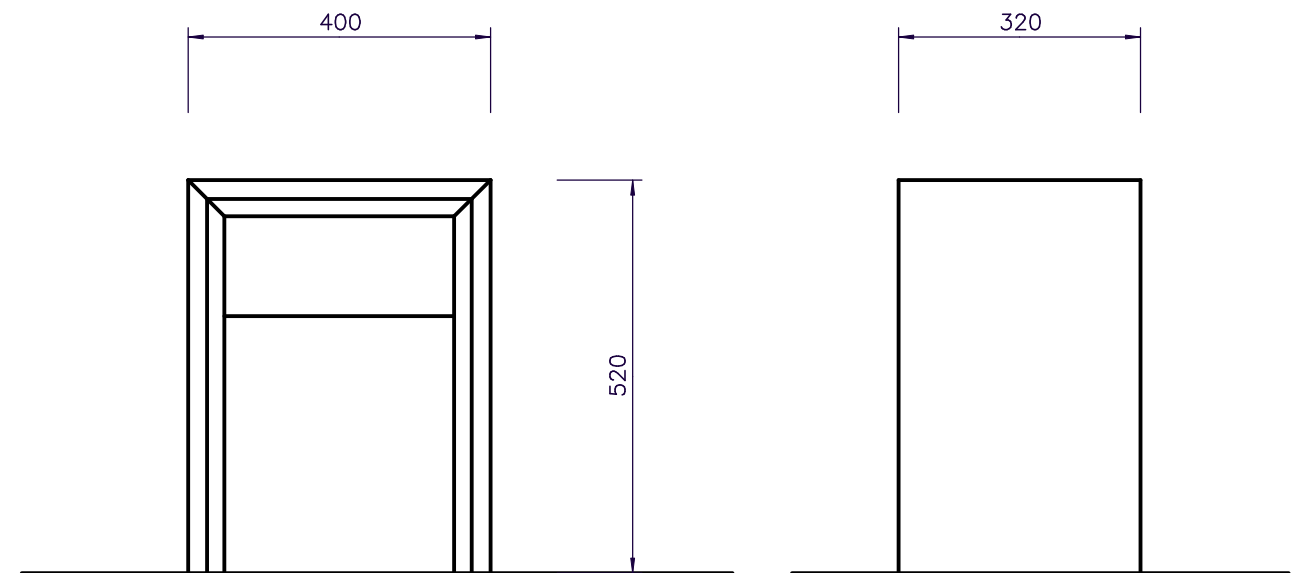

Bilderrahmen "Border"

Tischdekoration "Light 44" und "Light 33"

Garderobe "Everyday"

CD-Regal "Week"

Lärche- Altholzocker "Outdoor"