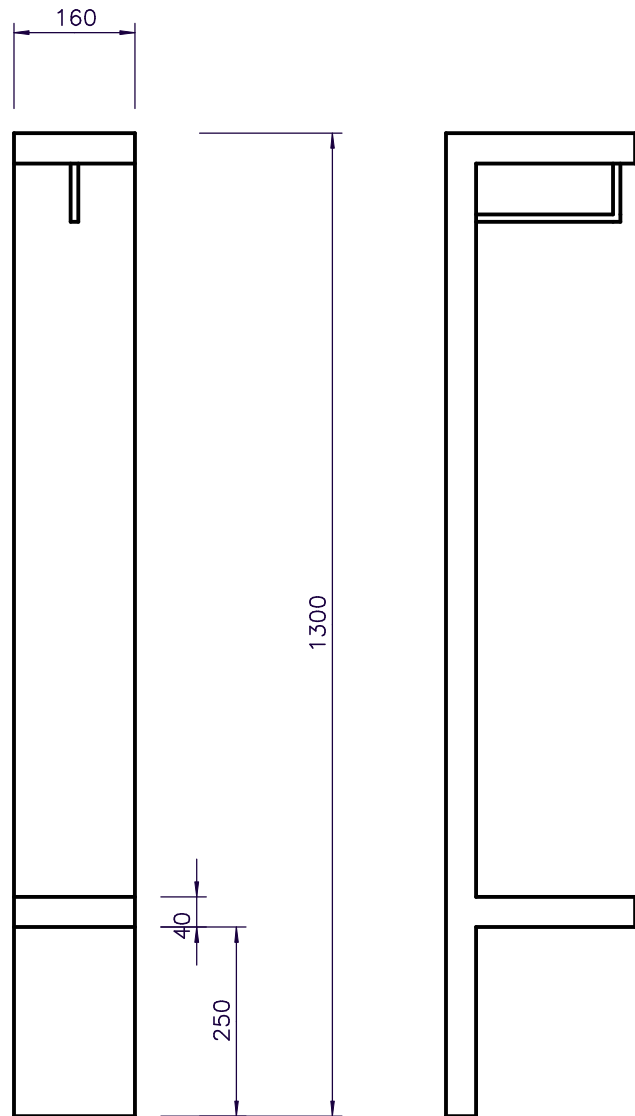

Bilderrahmen "Border"

Tischdekoration "Light 44" und "Light 33"

Garderobe "Everyday"

CD-Regal "Week"

Lärche- Altholzocker "Outdoor"