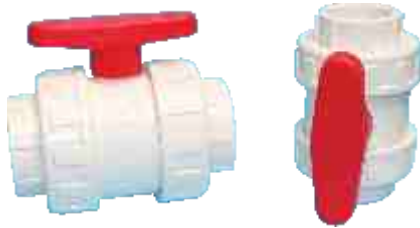

PIPEWORK & FITTINGS

WHITE ABS & PVC VALVES

CH D/U Ball Valves - ABS - plain sockets

Code	Description	Price
CH15	1.5" White ABS DU Ball Valve	21.00
CH20	2" White ABS DU Ball Valve	39.00