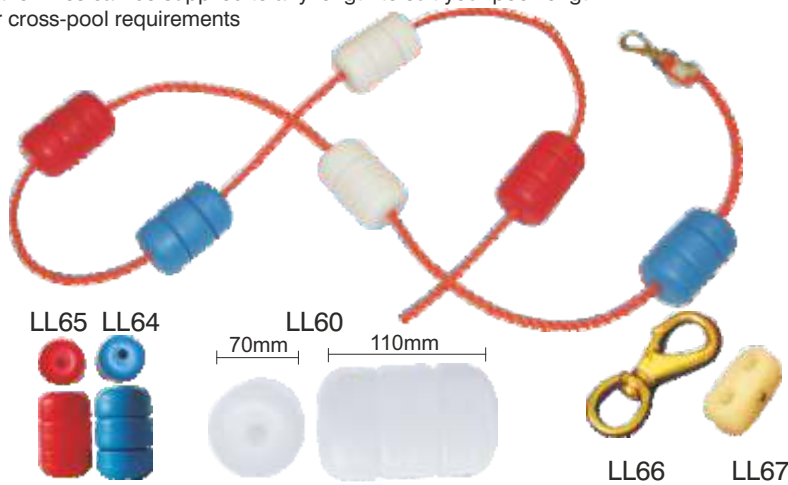

“Handi-Lock” Lane Lines

Lane Lines can be supplied to any length to suit your pool length or cross-pool requirements

Lane Lines Complete:

c/w rope, floats, swivel hooks & rope grips

Code	Description	Price
LL51	20 metre (19 floats)	100.00
LL61	25 metre (24 floats)	125.00
LL62	33.3 metre (32 floats)	150.00
LL80	50 metre (49 floats)	210.00

Spare Parts:

LL60	Single Float - White	2.50
LL64	Single Float - Blue	2.50
LL65	Single Float - Red	2.50
LL66	Brass Swivel Hook	4.00
LL67	Nylon Rope Grip	4.00
LL68	12mm Rope/metre	0.95

“ANTI” Mini Lane Lines 65mm dia (2.5")

We can quote for any length of Lane Line

Mini Lane Lines Complete:

c/w 6mm cord, discs, floats, swivel hooks & rope grips.

Code	Description	Price
LL78	20 metre Mini Anti-Wave Line	320.00
LL74	25 metre Mini Anti-Wave Line	370.00
LL75	33.3 metre Mini Anti-Wave Line	470.00
LL77	50 metre Mini Anti-Wave Line	650.00

Mini Lane Lines may be supplied to any length to suit your requirements.