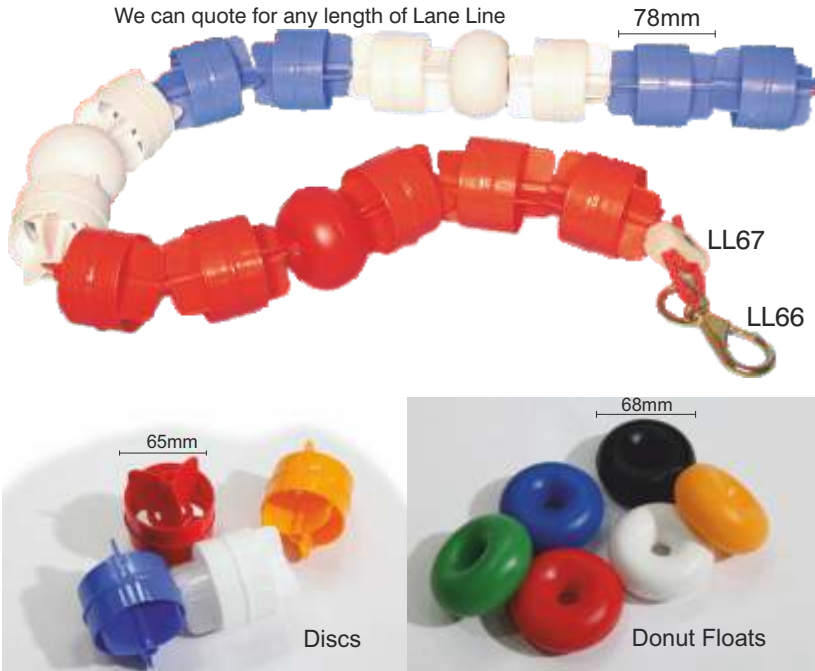

“Handi-Lock” Lane Lines

Lane Lines can be supplied to any length to suit your pool length or cross-pool requirements

Lane Lines Complete:

c/w rope, floats, swivel hooks & rope grips

Code	Description	Price
LL51	20 metre (19 floats)	100.00
LL61	25 metre (24 floats)	125.00
LL62	33.3 metre (32 floats)	150.00
LL80	50 metre (49 floats)	210.00

Spare Parts:

LL60	Single Float - White	2.50
LL64	Single Float - Blue	2.50
LL65	Single Float - Red	2.50
LL66	Brass Swivel Hook	4.00
LL67	Nylon Rope Grip	4.00
LL68	12mm Rope/metre	0.95

“ANTI” Mini Lane Lines 65mm dia (2.5")

We can quote for any length of Lane Line

Mini Lane Lines Complete:

c/w 6mm cord, discs, floats, swivel hooks & rope grips.

Code	Description	Price
LL78	20 metre Mini Anti-Wave Line	320.00
LL74	25 metre Mini Anti-Wave Line	370.00
LL75	33.3 metre Mini Anti-Wave Line	470.00
LL77	50 metre Mini Anti-Wave Line	650.00

Mini Lane Lines may be supplied to any length to suit your requirements.