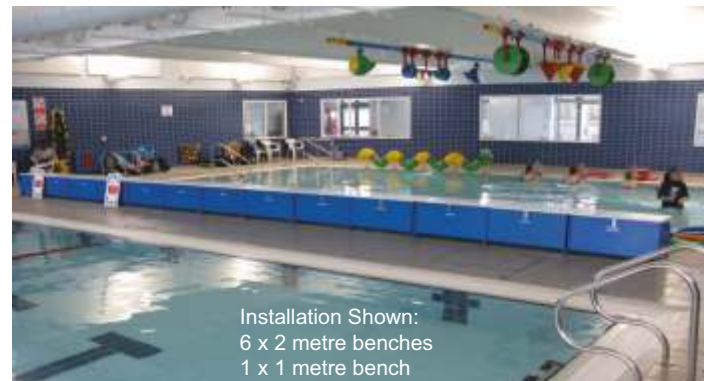

### Pool Benches with Storage: 500mm wide x 455mm high

High Molecular Weight Polyethylene Benches with storage compartments offer ..

- \* Barrier between pools
- \* Additional Seating
- \* Attractive Storage - chemical/uv resistance
- \* Individual storage for swim clubs, teachers, and centre's equipment
- \* Lockable Stainless Steel Hasp/Staple.
- \* Lift up Tops with SS "soft-close" Stays
- \* St. Steel/Plastic Heavy Duty Hinges
- \* Drainage at base of compartment
- \* Connection Set available - SS Fittings & Plastic Spacers
- \* Easy to disconnect for cleaning under
- \* Range of colours available