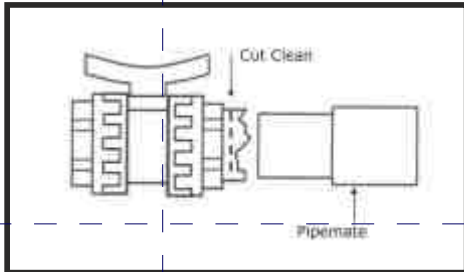

“Pipe Mate” - Connection Recovery

Code	Description	Price
CP15PM	1.5" Pipe Mate	2.34
CP2PM	2" Pipe Mate	3.26

Designed for an emergency repair, where the pipe may have been damaged and there is insufficient pipe left for you to connect using a plain socket.

The “Pipe-Mate” can be glued straight into a piece of 1.5" or 2" pipe creating a 30mm (1.5" pipe) or 45mm (2" pipe) length to connect to.

RamBit Plastic Fitting Saver - Pipe Repair Tool

Code	Description	Price
PFS050	0.5" Fitting Saver	23.00
PFS075	3/4" Fitting Saver	25.00
PFS100	1" Fitting Saver	27.00
PFS125	1.25" Fitting Saver	30.00
PFS150	1.5" Fitting Saver	35.00
PFS200	2" Fitting Saver	37.50
PFS300	3" Fitting Saver	45.00