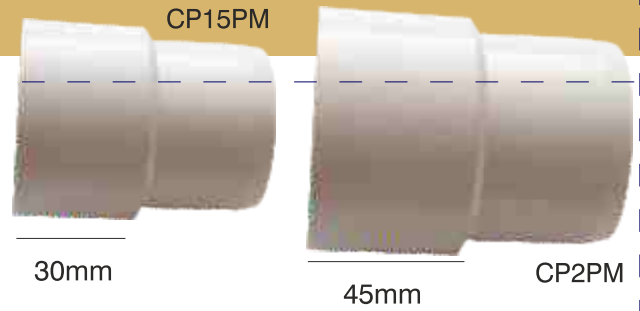

“Pipe Mate” - Connection Recovery

Code	Description	Price
CP15PM	1.5" Pipe Mate	2.34
CP2PM	2" Pipe Mate	3.26

Designed for an emergency repair, where the pipe may have been damaged and there is insufficient pipe left for you to connect using a plain socket.

The “Pipe-Mate” can be glued straight into a piece of 1.5" or 2" pipe creating a 30mm (1.5" pipe) or 45mm (2" pipe) length to connect to.

RamBit Plastic Fitting Saver - Pipe Repair Tool

Code	Description	Price
PFS050	0.5" Fitting Saver	23.00
PFS075	3/4" Fitting Saver	25.00
PFS100	1" Fitting Saver	27.00
PFS125	1.25" Fitting Saver	30.00
PFS150	1.5" Fitting Saver	35.00
PFS200	2" Fitting Saver	37.50
PFS300	3" Fitting Saver	45.00