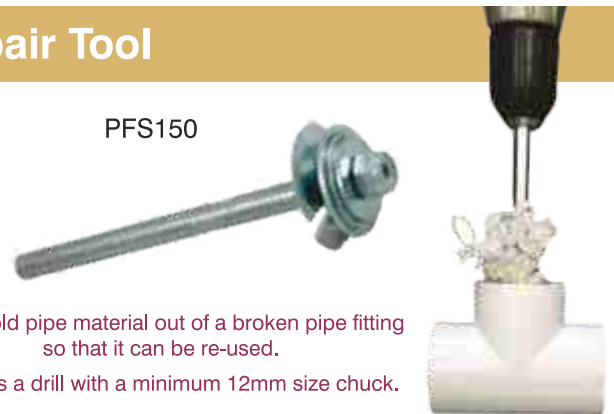

“Pipe Mate” - Connection Recovery

Code	Description	Price
CP15PM	1.5" Pipe Mate	2.34
CP2PM	2" Pipe Mate	3.26

Designed for an emergency repair, where the pipe may have been damaged and there is insufficient pipe left for you to connect using a plain socket.

The “Pipe-Mate” can be glued straight into a piece of 1.5" or 2" pipe creating a 30mm (1.5" pipe) or 45mm (2" pipe) length to connect to.

RamBit Plastic Fitting Saver - Pipe Repair Tool

Code	Description	Price
PFS050	0.5" Fitting Saver	23.00
PFS075	3/4" Fitting Saver	25.00
PFS100	1" Fitting Saver	27.00
PFS125	1.25" Fitting Saver	30.00
PFS150	1.5" Fitting Saver	35.00
PFS200	2" Fitting Saver	37.50
PFS300	3" Fitting Saver	45.00