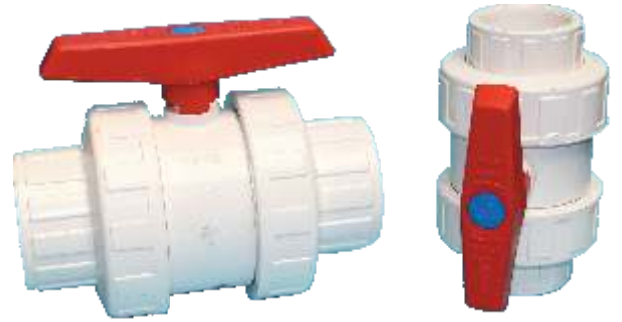

Designed for an emergency repair, where the pipe may have been damaged and you can not use a plain socket, eg. where the pipe passes through a wall or balance tank....

The pipe mate can be glued straight into a piece of 1.5" or 2" pipe.

### CH D/U Ball Valves - ABS - plain sockets

Code	Description	Price
CH15	1.5" White ABS DU Ball Valve	21.00
CH20	2" White ABS DU Ball Valve	39.00

### Cepex/Antiblock D/U Ball Valves - PVC - plain sockets

Code	Description	Price
CE15	1.5" White PVC DU Ball Valve	27.00
CE20	2" White PVC DU Ball Valve	45.00