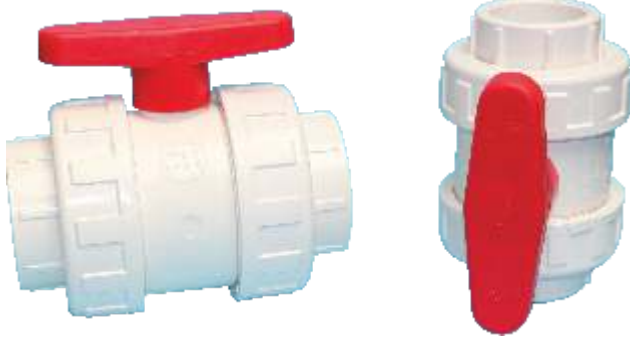

### 2" White ABS Fittings

Code	Description	Price
CP290	90° Elbow	6.75
CP245	45° Elbow	7.15
CP2PS	Plain Socket	4.80
CP2ET	Equal Tee	9.65
CP2TS	FP - FT Socket	7.80
CP2SN	Socket Nipple	4.35
CP2SU	Socket Union	13.75
CP2HN	Hex Nipple	4.40
CP2MCU	Composite Union MT - FP	66.60
CP2FCU	Composite Union FT- FP	58.25
CP2CC	Pipe Clip	2.25
CP21R	2" x 1.5" Plain Reducer	1.90
CP21T	2" MT x 1.5" FT Threaded Reducer	3.00

Designed for an emergency repair, where the pipe may have been damaged and you can not use a plain socket, eg. where the pipe passes through a wall or balance tank....

The pipe mate can be glued straight into a piece of 1.5" or 2" pipe.

### CH D/U Ball Valves - ABS - plain sockets

Code	Description	Price
CH15	1.5" White ABS DU Ball Valve	21.00
CH20	2" White ABS DU Ball Valve	39.00