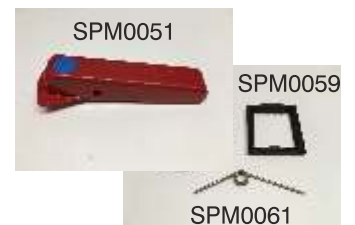

### Waterco Full Flow Valves

Code	Description	Price
WATCO-FFV2	1.5" - 2" Full Flow Valve - 2 Way	42.00
WATCO-FFV3	1.5" - 2" Full Flow Valve - 3 Way	45.00

WATCO-FFV2

WATCO-FFV3

### Midas FFV Valves - Spares (whilst stocks last)

Code	Description	Price
SPM0051	Handle	4.00
SPM0052	Handle Spring	2.50
SPM0059	Rectangular Valve Seat	3.00
SPM0061	Cover Bolt & Nut - each	1.30