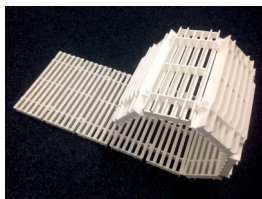

PV33-24525-WH
White
Multi-Rigid

High Molecular Weight Polyethylene Grating ..... **NEW**

Code	Description	Colour	Profile	Width x Thickness	RRP/metre	Clearance Price	Available
HD25025-MR-NB	HMWPE Double Spine	Navy Blue	Multi-Rigid	250mm x 25mm	75.00/m	37.50/m	1 metre