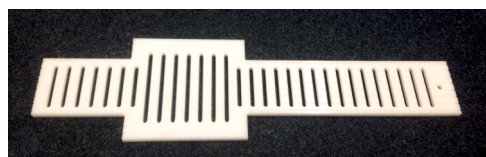

HD12010-MS-WH
White
Multi-Strength

2 x Cross Sections