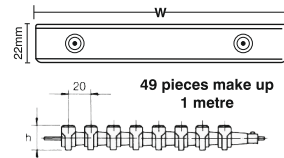

Nexus Anti-Slip Checkered Grating - 25mm thick **NEW**

"Checkered" Profile
illustrated below

Code	Description	Width x Thickness	RRP	Clearance Price	Available
GC150-S1-25	Checkered Single Spine	150mm x 25mm	50.00/m	25.00/m	3 metres
GC150-S2-25	Checkered Double Spine	150mm x 25mm	50.00/m	25.00/m	1 metre
GC200-S2-25	Checkered Double Spine	200mm x 25mm	51.00/m	25.00/m	1 metre
GW250-S2-25	"Wave" Double Spine	250mm x 25mm	51.00/m	25.00 nett	910mm

Astral Grating Reclaimed - 2nd Hand - Good Condition

Code	Description	Width x Thickness	RRP New	Clearance Price	Available
00213	Astral Double Spine	245mm x 22mm	1.10 ea	0.25 ea	1242 pieces

Patentverwag Grating Reclaimed - 2nd Hand - Good Condition

Code	Description	Colour	Profile	Width x Thickness	RRP/metre	Clearance Price	Available
PV33-24525-WH	PV33 Design Grating	White	Multi-Rigid	245mm x 25mm	50.00/m	20.00/m	64 metres

PV33-24525-WH
White
Multi-Rigid

HD24030-MR-LB
Light Blue
Multi-Rigid

Code	Description	Colour	Profile	Width x Thickness	RRP - Package	Clearance Price	Available
HD12010-MS-WH	HMWPE Drainage Grates	White	Multi-Strength	120mm x 10mm	200.00	50.00	4 x 975mm 1 x 788mm 1 x 835mm