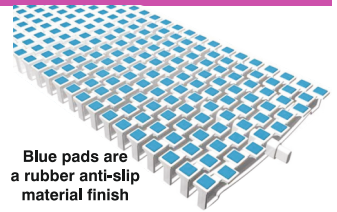

Nexus Anti-Slip Checkered Grating - 25mm thick **NEW**

"Checkered" Profile
illustrated below

Code	Description	Width x Thickness	RRP	Clearance Price	Available
GC150-S1-25	Checkered Single Spine	150mm x 25mm	50.00/m	25.00/m	3 metres
GC150-S2-25	Checkered Double Spine	150mm x 25mm	50.00/m	25.00/m	1 metre
GC200-S2-25	Checkered Double Spine	200mm x 25mm	51.00/m	25.00/m	1 metre
GW250-S2-25	"Wave" Double Spine	250mm x 25mm	51.00/m	25.00 nett	910mm