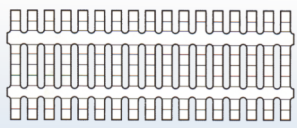

Nexus Anti-Slip Checkered Grating - 25mm thick **NEW**

"Checkered" Profile
illustrated below

Code	Description	Width x Thickness	RRP	Clearance Price	Available
GC150-S1-25	Checkered Single Spine	150mm x 25mm	50.00/m	25.00/m	3 metres
GC150-S2-25	Checkered Double Spine	150mm x 25mm	50.00/m	25.00/m	1 metre
GC200-S2-25	Checkered Double Spine	200mm x 25mm	51.00/m	25.00/m	1 metre
GW250-S2-25	"Wave" Double Spine	250mm x 25mm	51.00/m	25.00 nett	910mm

Astral Grating Reclaimed - 2nd Hand - Good Condition

Code	Description	Width x Thickness	RRP New	Clearance Price	Available
00213	Astral Double Spine	245mm x 22mm	1.10 ea	0.25 ea	1242 pieces

Patentverwag Grating Reclaimed - 2nd Hand - Good Condition

Code	Description	Colour	Profile	Width x Thickness	RRP/metre	Clearance Price	Available
PV33-24525-WH	PV33 Design Grating	White	Multi-Rigid	245mm x 25mm	50.00/m	20.00/m	64 metres

PV33-24525-WH
White
Multi-Rigid

High Molecular Weight Polyethylene Grating **NEW**

Code	Description	Colour	Profile	Width x Thickness	RRP/metre	Clearance Price	Available
HD25025-MR-NB	HMWPE Double Spine	Navy Blue	Multi-Rigid	250mm x 25mm	75.00/m	37.50/m	1 metre