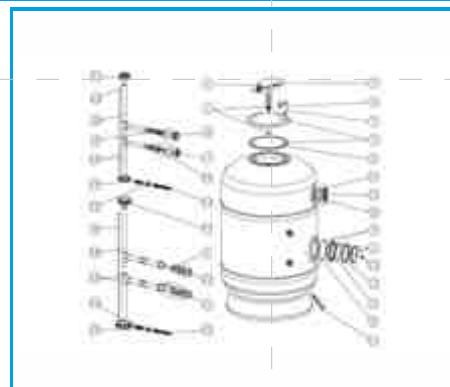

PTK 1200 Filter

PTK 1200

No. Code	Description	Price
1 4404302001	Pressure Gauge Connection	11.20
2 4404302002	Pressure Gauge Set	44.00
3 4404180405	Pressure Gauge 1/8" - 3bar	8.00
5 4404161514	Filter Lid & Gasket	238.00
6 4404160101	Lid O Ring	30.00
8 4404020116	O Ring 255 x 4	14.00
9 4404160809	20 screw Neck Ring	85.00
10 4404260106	Valve Top Ring Fixing Gasket	7.00
11 4404160847	Filter Lid 220mm dia Black	33.00
12 4404160849	Lid Fixing Ring	31.00
13 4404040113	Drain Plug & Gasket	4.00
14 4404301916	O Ring 110,5 x 5,6mm	11.30
15 4404161510	Filter Visor with Gasket	30.00
16 4404010108	Water Purge 3/8"	11.00
17 4404302701	2.5"/75mm Outlet Assembly	63.00
19 4404190112	2.5" Concave Gasket	14.00
20 4404302703	2.5" Gasket	6.30
21 4404161453	Inlet/Outlet Kit	163.00
22 4404160111	Flange Fitting 90mm + Fitting	66.00
23 PL650	Lateral Set for 650mm dia filter	14.40
23 PL800	Lateral Set for 800mm dia filter	55.80
23 PL1000	Lateral Set for 1000mm dia filter	126.40
23 PL1200	Lateral Set for 1200mm dia filter	313.50
26 4404040108	Air Purge	4.00

Astral Filters - 1" Laterals, Accessories & Complete Sets of Laterals

Code	Description	Price
06435	1" PVC Lateral - 225mm long	1.80
06436	1" PVC Lateral - 175mm long	1.80
06437	1" PVC Lateral - 110mm long	1.75
06438	1" PVC Lateral - 100mm Extension	1.75
06439	1" PVC Union (for lateral)	1.10
06433	PVC Lateral Hub - 8 laterals (Internal 50mm External 63mm)	16.00
06434	PVC Lateral Hub - 12 laterals (Internal 63mm External 75mm)	17.00
PL650	Set of 8 Laterals for 650mm dia filter (00495/04972)	14.40
PL800	Set of 12 Laterals for 800mm dia filter (00496/04949)	55.80
PL950	Set of 12 Laterals for 950mm dia filter (07454)	55.80
PL1000	Set of 12 Laterals for 1000mm dia filter (04963)	126.40
PL1200	Set of 12 Laterals for 1200mm dia filter (04974)	313.50