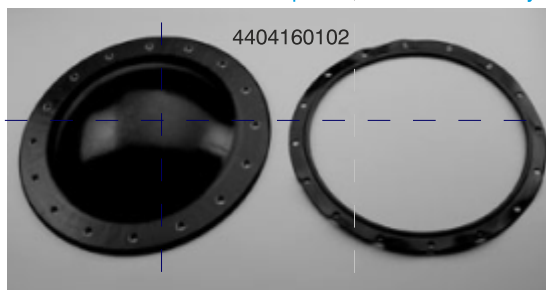

Note: some of these items may not be stocked in the UK and take up to 2 weeks for delivery