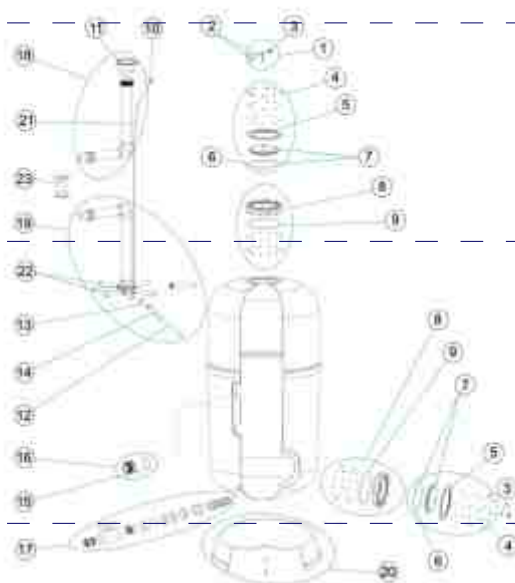

Artic Spares 1050-1200mm dia Codes: 41188 - 41189

No.	Code	Description	Price	No.	Code	Description	Price
1	4404180404	Complete Pressure Gauge Unit	26.00	1	4404180104	Complete Pressure Gauge Unit	32.50
2	4404180405	Pressure Gauge 1/8" connection	8.00	2	4404010103	Pressure Gauge 1/8" connection	22.50
3	4404130107	Cap	4.00	3	4404130107	Cap	4.00
4	4404303002	Set Lid	49.00	4	4404260207	Filter Lid	379.00
5	4404160849	Lid Fixing Ring	31.00	5	4404260211	Filter Lid Bolts	66.00
6	4404260106	Valve Top Ring Fixing Gasket	7.00	6	4404260210	Pressure Gauge Anchor	30.00
7	4404160847	Filter Lid (220mm dia.) - Black	33.00	7	4404260208	Filter Lid & Gasket	233.00
8	4404160809	20-screw Neck Ring	85.00	8	4404160101	Lid "O" Ring	30.00
9	4404020116	"O" Ring (255mm dia x 4mm)	14.00	9	4404020116	"O" Ring (255mm dia x 4mm)	14.00
10	4404040108	Air Purge	4.00	10	4404160809	20-screw Neck Ring	85.00
11	4404301004	Diffuser Cone (50mm dia)	11.30	11	4404303002	Set Lid	49.00
11	4404300910	Diffuser Cone (63mm dia)	22.00	12	4404160849	Lid Fixing Ring	31.00
11	4404190324	Diffuser Cone (75mm dia)	15.00	13	4404260106	Valve Top Ring Fixing Gasket	7.00
15	4404040115	O Ring (60mm dia x 8mm)	5.50	14	4404190303	Transparent Lid (220mm dia) + "O" Ring	33.00
15	4404040211	O Ring (70mm dia x 5mm)	9.00	15	4404290101	Cap	6.30
16	4404040103	Fitting 1.5" + O Ring	15.00	16	4404260501	Bush for Discharge	19.40
16	4404040112	Fitting 2" + O Ring	15.00	17	4404180114	Sand-Purge 2"	18.00
16	4404290108	Fitting 2.5" + O Ring	19.00	18	4404260218	90mm Outlet Assembly	96.20
17	4404303004	Drain Set	55.00	18	4404260412	110mm Outlet Assembly	146.00
	ARL650	Lateral Set for 650mm dia - 1m Bed	14.40		RL65012	Lateral Set for 650mm dia - 1.2m Bed	14.40
	ARL800	Lateral Set for 800mm dia - 1m Bed	21.60		RL80012	Lateral Set for 800mm dia - 1.2m Bed	21.60
	ARL950	Lateral Set for 950mm dia - 1m Bed	55.80		RL95012	Lateral Set for 950mm dia - 1.2m Bed	55.80
	ARL1200	Lateral Set for 1200mm dia - 1m Bed	79.20		RL120012	Lateral Set for 1200mm dia - 1.2m Bed	79.20