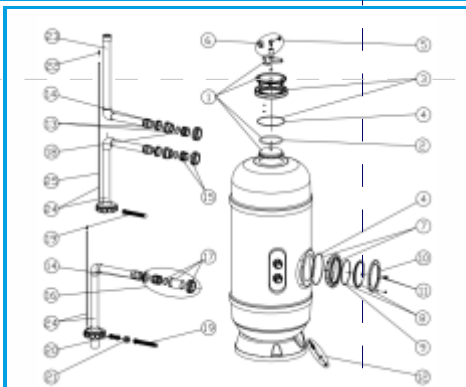

PTK 1000 Filter 07994-00495-00496-07454

PTK 1000