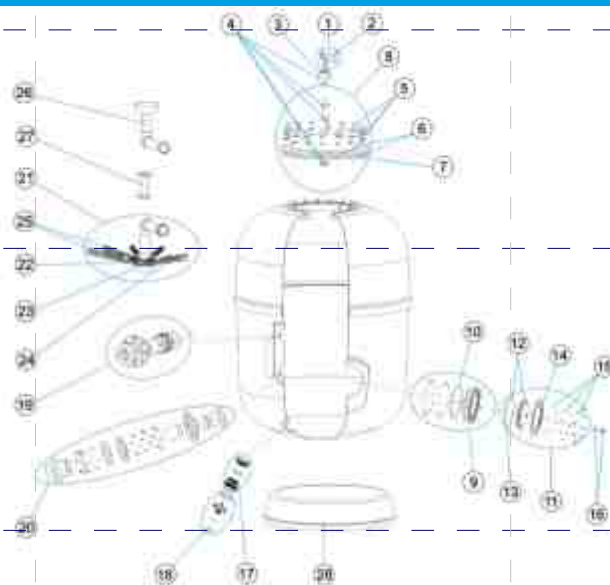

Artic Spares 1050-1200mm dia Codes: 41188 - 41189

No.	Code	Description	Price	No.	Code	Description	Price
1	4404180404	Complete Pressure Gauge Unit	26.00	1	4404180104	Complete Pressure Gauge Unit	32.50
2	4404180405	Pressure Gauge 1/8" connection	8.00	2	4404010103	Pressure Gauge 1/8" connection	22.50
3	4404130107	Cap	4.00	3	4404130107	Cap	4.00
4	4404303002	Set Lid	49.00	4	4404260207	Filter Lid	379.00
5	4404160849	Lid Fixing Ring	31.00	5	4404260211	Filter Lid Bolts	66.00
6	4404260106	Valve Top Ring Fixing Gasket	7.00	6	4404260210	Pressure Gauge Anchor	30.00
7	4404160847	Filter Lid (220mm dia.) - Black	33.00	7	4404260208	Filter Lid & Gasket	233.00
8	4404160809	20-screw Neck Ring	85.00	8	4404160101	Lid "O" Ring	30.00
9	4404020116	"O" Ring (255mm dia x 4mm)	14.00	9	4404020116	"O" Ring (255mm dia x 4mm)	14.00
10	4404040108	Air Purge	4.00	10	4404160809	20-screw Neck Ring	85.00
11	4404301004	Diffuser Cone (50mm dia)	11.30	11	4404303002	Set Lid	49.00
11	4404300910	Diffuser Cone (63mm dia)	22.00	12	4404160849	Lid Fixing Ring	31.00
11	4404190324	Diffuser Cone (75mm dia)	15.00	13	4404260106	Valve Top Ring Fixing Gasket	7.00
15	4404040115	O Ring (60mm dia x 8mm)	5.50	14	4404190303	Transparent Lid (220mm dia) + "O" Ring	33.00
15	4404040211	O Ring (70mm dia x 5mm)	9.00	15	4404290101	Cap	6.30
16	4404040103	Fitting 1.5" + O Ring	15.00	16	4404260501	Bush for Discharge	19.40
16	4404040112	Fitting 2" + O Ring	15.00	17	4404180114	Sand-Purge 2"	18.00
16	4404290108	Fitting 2.5" + O Ring	19.00	18	4404260218	90mm Outlet Assembly	96.20
17	4404303004	Drain Set	55.00	18	4404260412	110mm Outlet Assembly	146.00
	ARL650	Lateral Set for 650mm dia - 1m Bed	14.40		RL65012	Lateral Set for 650mm dia - 1.2m Bed	14.40
	ARL800	Lateral Set for 800mm dia - 1m Bed	21.60		RL80012	Lateral Set for 800mm dia - 1.2m Bed	21.60
	ARL950	Lateral Set for 950mm dia - 1m Bed	55.80		RL95012	Lateral Set for 950mm dia - 1.2m Bed	55.80
	ARL1200	Lateral Set for 1200mm dia - 1m Bed	79.20		RL120012	Lateral Set for 1200mm dia - 1.2m Bed	79.20