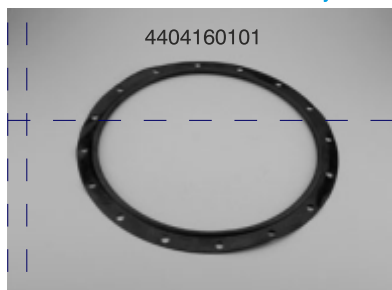

Note: some of these items may not be stocked in the UK and take up to 2 weeks for delivery