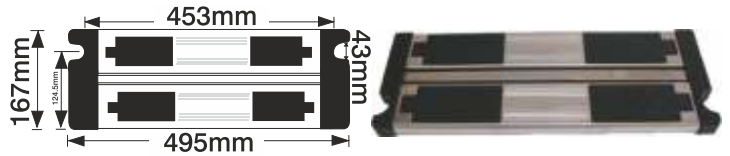

Stainless Steel Top Tread - 43mm

Code	Description	Price
PE297	Double Width Stainless Steel Step Tread c/w Black Plastic Ends (Fits 43mm dia tube)	90.00
SPC296F	Rounded Pimple Pad	4.00
PE294R	Plastic Reducing Shims (pack of 2) reduces from 43mm to 38mm	5.40
PE344	LONG Tread Bolt, Washer & Nyloc Nut	3.95

Pre-2018 S/S Top Tread - 43mm

Code	Description	Price
PE296	Double Width Stainless Steel Step Tread c/w Black Plastic Ends (Fits 43mm dia tube)	95.00

Owing to changes in design of Certikin & Astral Ladders, the new top tread:-
2018 onwards S/S Top Tread - 43mm