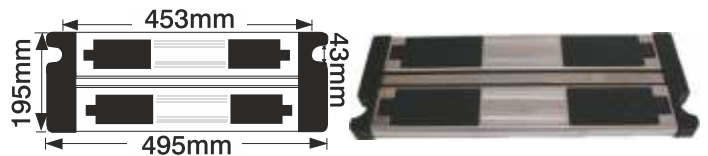

ACCESS LADDER STEP TREADS - 43MM TUBE

Stainless Steel Step Tread - 43mm

Code	Description	Price
PE294	Stainless Steel Step Tread c/w Black Plastic Ends (Fits 43mm dia tube)	40.00
SPC296F	Rounded Pimple Pad	4.00
PE294R	Plastic Reducing Shims (pack of 2) reduces from 43mm to 38mm	5.40
PE344	LONG Tread Bolt, Washer & Nyloc Nut	3.95

Stainless Steel Step Tread - 43mm

Code	Description	Price
PE295	Certikin/Astral Stainless Steel Step Tread c/w Black Plastic Ends (Fits 43mm dia tube)	70.00
PE294R	Plastic Reducing Shims (pack of 2) reduces from 43mm to 38mm	5.40
PE344	LONG Tread Bolt, Washer & Nyloc Nut	3.95

Stainless Steel Top Tread - 43mm

Code	Description	Price
PE297	Double Width Stainless Steel Step Tread c/w Black Plastic Ends (Fits 43mm dia tube)	90.00
SPC296F	Rounded Pimple Pad	4.00
PE294R	Plastic Reducing Shims (pack of 2) reduces from 43mm to 38mm	5.40
PE344	LONG Tread Bolt, Washer & Nyloc Nut	3.95

Pre-2018 S/S Top Tread - 43mm

Code	Description	Price
PE296	Double Width Stainless Steel Step Tread c/w Black Plastic Ends (Fits 43mm dia tube)	95.00

Owing to changes in design of Certikin & Astral Ladders, the new top tread:-
2018 onwards S/S Top Tread - 43mm