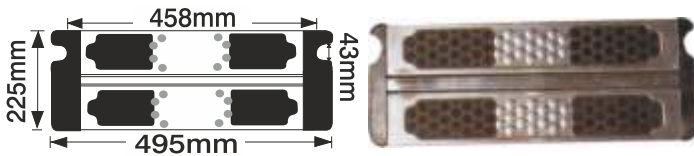

ACCESS LADDER STEP TREADS - 43MM TUBE

Stainless Steel Step Tread - 43mm

Code	Description	Price
PE294	Stainless Steel Step Tread c/w Black Plastic Ends (Fits 43mm dia tube)	40.00
SPC296F	Rounded Pimple Pad	4.00
PE294R	Plastic Reducing Shims (pack of 2) reduces from 43mm to 38mm	5.40
PE344	LONG Tread Bolt, Washer & Nyloc Nut	3.95

Stainless Steel Step Tread - 43mm

Code	Description	Price
PE295	Certikin/Astral Stainless Steel Step Tread c/w Black Plastic Ends (Fits 43mm dia tube)	70.00
PE294R	Plastic Reducing Shims (pack of 2) reduces from 43mm to 38mm	5.40
PE344	LONG Tread Bolt, Washer & Nyloc Nut	3.95

Stainless Steel Top Tread - 43mm

Code	Description	Price
PE297	Double Width Stainless Steel Step Tread c/w Black Plastic Ends (Fits 43mm dia tube)	90.00
SPC296F	Rounded Pimple Pad	4.00
PE294R	Plastic Reducing Shims (pack of 2) reduces from 43mm to 38mm	5.40
PE344	LONG Tread Bolt, Washer & Nyloc Nut	3.95

Pre-2018 S/S Top Tread - 43mm

Code	Description	Price
PE296	Double Width Stainless Steel Step Tread c/w Black Plastic Ends (Fits 43mm dia tube)	95.00

Owing to changes in design of Certikin & Astral Ladders, the new top tread:-
2018 onwards S/S Top Tread - 43mm