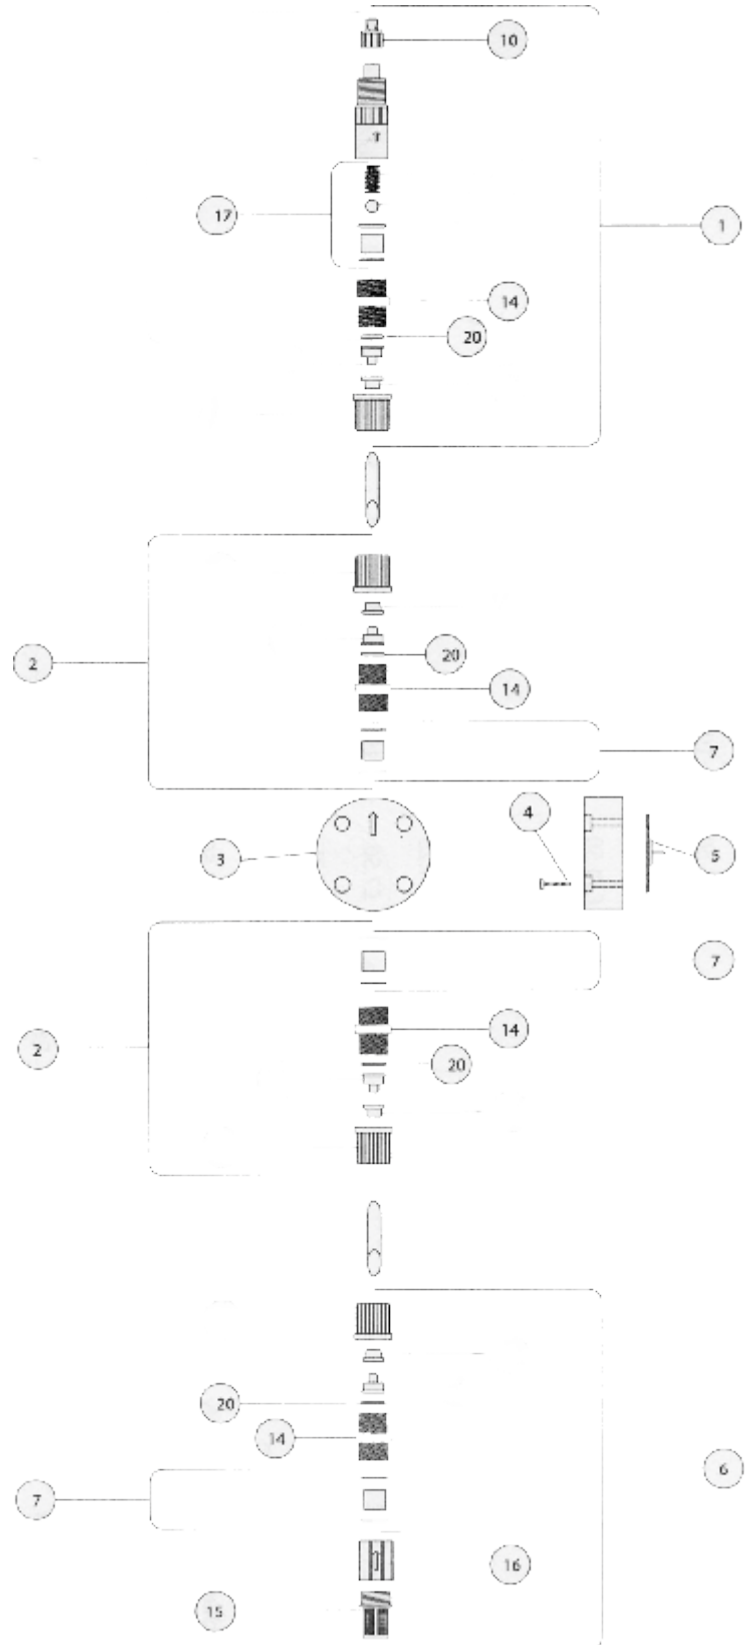

### NEW Style 4 Function Valve

The 4 function valves provide the following functions:

- \* Anti-Syphon
- \* Back Pressure valve
- \* Priming
- \* Line Depressurisation.

supplied with valve housing and associated coupling nut

Code	Description	Price
36275	New Style 4 Function Valve - LE350 c/w 1/4" OD Hose	100.00
36276	New Style 4 Function Valve - LE360 c/w 3/8" OD Hose	100.00
36277	New Style 4 Function Valve - LE310 c/w 1/2" OD Hose	100.00

### Spares Breakdown 300 series P pumps Liquid End

Are you trying to identify your pump?

Simply determine the 5 digit code imprinted on the Acrylic Head

Refer then to line no. 3 above in the spares list to identify which pump head matches.

If not shown - please ask!