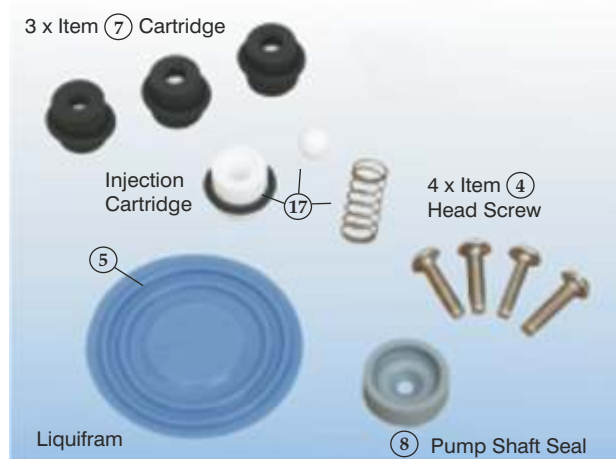

Are you trying to identify your pump?

Simply determine the 5 digit code imprinted on the Acrylic Head

Refer then to line no. 3 above in the spares list to identify which pump head matches.

If not shown - please ask!

## Spares Kit Contents for LMI Pumps