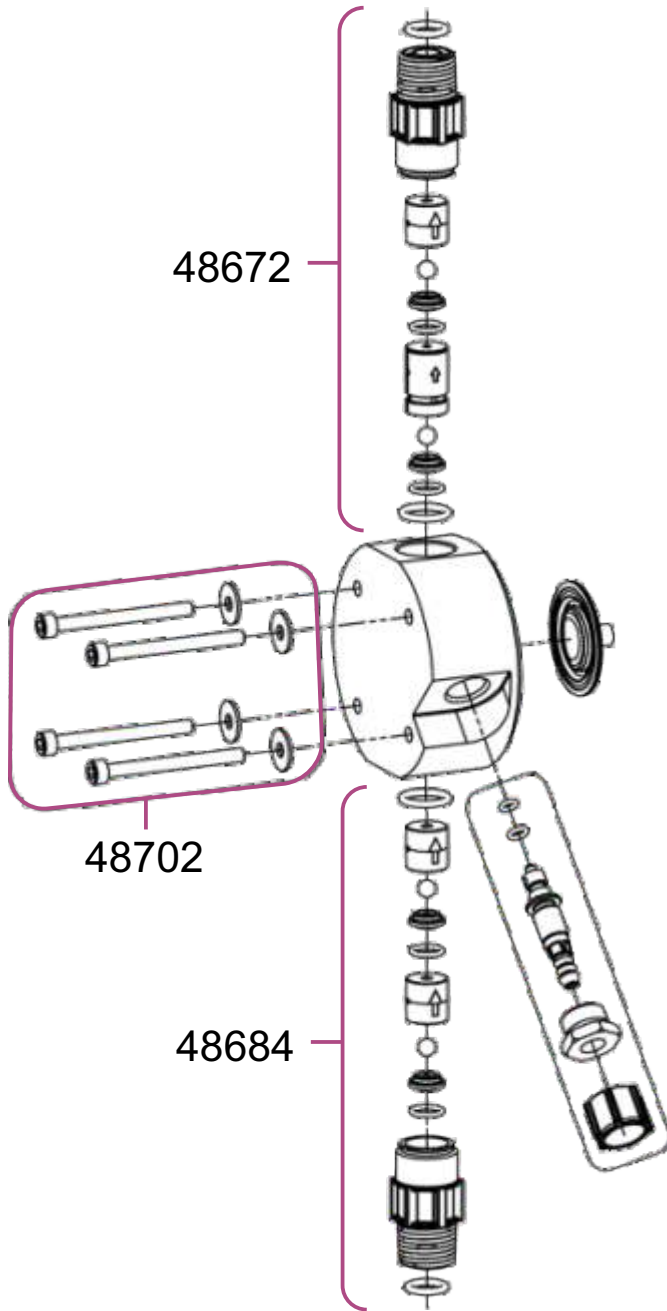

CHEMICAL DOSING

SPARES FOR LMI ROYTRONIC PUMPS

Roytronic Pump 900 LE Spares

48848
FastPrime™ Valve