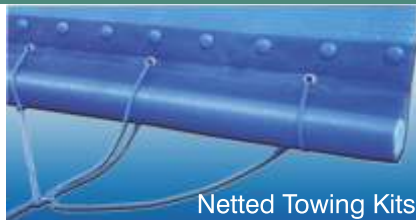

Solar Covers - for Outdoor/Indoor Pools

Code	Description	Price
PB2	Blue GeoBubble 400 (0.37kg/m ²) 4 year warranty Basic cover - effective with low cost	8.40/sq.m
PB3	Blue/Silver GeoBubble 400 (0.37kg/m ²) 4 year warranty Blue top with reflective silver underside	9.30/sq.m
PB4	Blue GeoBubble 500 (0.46kg/m ²) 4 year warranty Blue top/gold underside. 500 micron	11.30/sq.m
PB5	Jade/Gold GeoBubble 500 (0.46kg/m ²) 4 year warranty Blue top with reflective gold underside	11.70/sq.m

Spares:

Code	Description	Price
AP2	Self Tapping Screws & Washers - Pack of 10	3.00
AP3-1	Cover-Roller Strap Set 1 metre straps c/w fixings	POA
AP3-3	Cover-Roller Strap Set 3 metre straps c/w fixings	POA
Ap5	Towing Kits Please specify Width & Length of pool	POA
AP6-25	Quick Release Buckles 25mm - set of 10	17.00
AP6-38	Quick Release Buckles 38mm - each	8.00
AP7	Blue Press Fix Connectors - pack of 10	10.00
AP7SC	Blue Screw Fixings Buttons - pack of 10	10.00
AP9-25	25mm Wide Webbing/Straps - per metre	1.50
AP9-38	38mm Wide Webbing/Straps - per metre	2.50
AP11	Blue Mesh Netted Sleeve only - per ft	POA

Lead Edge Towing System & Reinforced Rear Edge

Netted Towing Kits

Aquablade Leading Edge Towing System

Factory Fitted or DIY Towing kits available offering netted sleeves, fixed with 2 part securing poppers, foam tubes and a towing rope set.