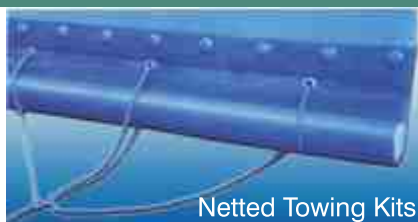

Solar Covers - for Outdoor/Indoor Pools

Code	Description	Price
PB2	Blue 400 (0.37kg/m²) 3 year warranty Basic cover - effective with low cost	0.55/sq.ft
PB3	Silver/Blue 400 (0.37kg/m²) 3 year warranty Blue top with reflective metallised silver underside	0.61/sq.ft
PB4	Blue 500 (0.46kg/m²) 4 year warranty Blue top/gold underside, 500 micron	0.73/sq.ft
PB5	Gold 500 (0.46kg/m²) 4 year warranty Blue top/gold underside, 500 micron	0.77/sq.ft

Spares:

Code	Description	Price
AP2	Self Tapping Screws & Washers - Pack of 10	3.00
AP3-1	Strap Set of 10 - 1 metre straps c/w fixings	35.00
AP3-3	Strap Set of 10 - 1 metre straps c/w fixings	46.00
AP5	Tow Rope Kits Please specify length of pool	POA
AP6-25	Quick Release Buckles 25mm - set of 10	17.00
AP6-38	Quick Release Buckles 38mm - each	7.00
AP7	Blue Press Fix Connectors - pack of 10	9.50
AP7SC	Blue Screw Fixings Buttons - pack of 10	10.00
AP9-25	25mm Wide Webbing/Straps - per metre	1.00
AP9-38	38mm Wide Webbing/Straps - per metre	2.00
AP11	Blue Mesh Netted Sleeve only - per ft	4.95

Lead Edge Towing System & Reinforced Rear Edge

Netted Towing Kits

Aquablade Leading Edge Towing System

Factory Fitted or DIY Towing kits available offering netted sleeves, fixed with 2 part securing poppers, foam tubes and a towing rope set. Please specify size of pool.