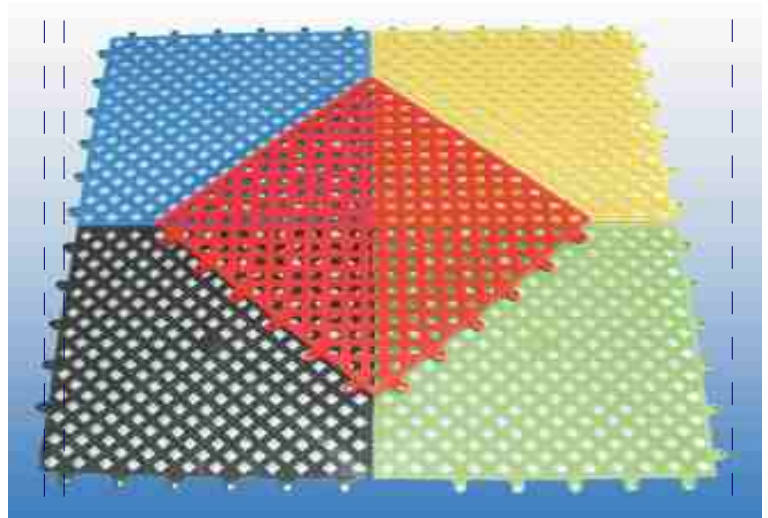

* Kumfi-Tiles are an ideal solution to hard, cold and slippery floors, making it a suitable flooring option for any wet area.

* Edge tiles are available to prevent trips and to allow wheeled equipment to move on & off the Kumfi-Tile mat area.

* Kumfi-Tiles can also be trimmed with a sharp knife to fit around irregular shapes.

Shower Mat - Rubber with underside suction cups

Code	Description	Colour	Price
SM01	Shower Mat 530 x 530 x 5mm	WHITE	8.00
SM01B	Pack of 10 - Shower Mats	WHITE	60.00

* Outstanding quality slip resistant rubber mat for shower trays, with a textured top surface with drainage holes and underside suction cups to prevent creeping.

* Available as individuals or in a pack of 10 for more economical purchasing.