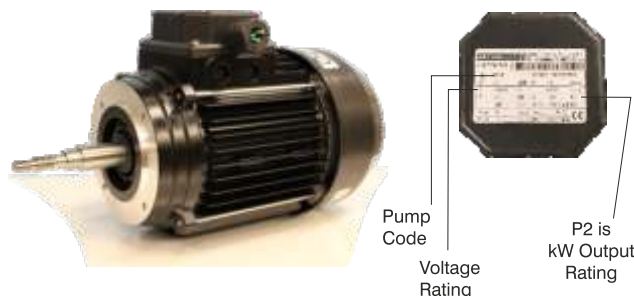

No. Code	Description	Price	No. Code	Description	Price
1	4405010585 Pre-Filter Cover Nut	60.00	16	4405010592 Impeller 0.5HP Single Phase	111.00
2	4405010702 Pre-Filter Cover	71.00	16	4405010594 Impeller 0.75HP Single Phase	107.00
3	4405010178 Lid O Ring	29.00	16	4405010596 Impeller 1HP Single Phase	110.00
4	4405010105 Prefilter Basket	28.00	16	4405010598 Impeller 1.5HP Single Phase	110.00
5	4405010179 Union Gasket - pair	4.00	16	4405010600 Impeller 2HP Single Phase	94.00
6	4405010106 50mm Connector Set (0.5HP - 1HP Pumps)	28.00	16	4405010602 Impeller 3HP Single Phase	123.00
6	4405010107 63mm Connector Set (1.5HP - 3HP Pumps)	27.00	17	4405010118 Mechanical Seal	38.10
7	4405010717 Conical Fittings - 3HP only	42.00	18	4405010487 Body O Ring	35.00
8	4405010586 Pump Housing Body only	366.00	19	4405010603 Mechanical Seal Plate	157.00
9	4405010587 Drain Plug	12.00	20	4405010604 Front Motor Flange 0.5HP - 1HP	194.00
10	4405010588 Pump Base 0.5HP - 1.0HP	94.00	20	4405010607 Front Motor Flange 0.5HP - 1HP	179.00
10	4405010492 Pump Base 1.5HP - 3.0HP	106.00	20	4405010608 Front Motor Flange 3HP	231.00
11	4405010112 Pump Base Fittings 0.5HP - 1HP	18.00	21	4405010609 Motor Bearings 0.5 - 1HP	70.00
11	4405010113 Pump Base Fittings 1.5HP - 3HP	20.00	21	4405010610 Motor Bearings 1.5 - 3HP	81.00
12	4405010590 Body Fixing Screw	114.00	24	4405010635 Fan Cover Assembly 0.5HP - 1HP	117.00
13	4405010161 Diffusor "O" Ring	4.00	24	4405010636 Fan Cover Assembly 0.75 - 1HP	112.00
14	4405010115 Diffusor 0.5HP & 0.75HP	50.00	24	4405010637 Fan Cover Assembly 2 - 3HP	75.00
14	4405010116 Diffusor 1HP to 2HP	50.00	25	4405010149 Capacitor 12uf - 0.5HP	29.00
14	4405010117 Diffusor 3HP	36.00	25	4405020121 Capacitor 14uf - 0.75HP	30.00
15	4405010134 Impeller Cover Nut M8 LH thread	25.00	25	4405020122 Capacitor 16uf - 1.0HP	30.00
16	4405010591 Impeller 0.5HP Single Phase	111.00	25	4405020150 Capacitor 18uf - 1.5HP	76.00
16	4405010593 Impeller 0.75HP Single Phase	107.00	25	4405020174 Capacitor 32uf - 2.0HP	50.00
16	4405010595 Impeller 1HP Single Phase	110.00	26	4405010154 Terminal Box Assy 0.5HP-1HP Single Phase	41.00
16	4405010597 Impeller 1.5HP Single Phase	110.00	26	4405010156 Terminal Box Cover 0.5HP-1HP Three Phase	16.00
16	4405010599 Impeller 2HP Single Phase	94.00	26	4405012048 Terminal Box Assy 1.5HP-3HP Single Phase	58.00
16	4405010601 Impeller 3HP Single Phase	123.00	26	4405012051 Terminal Box Assy 1.5HP-3HP Three Phase	58.00