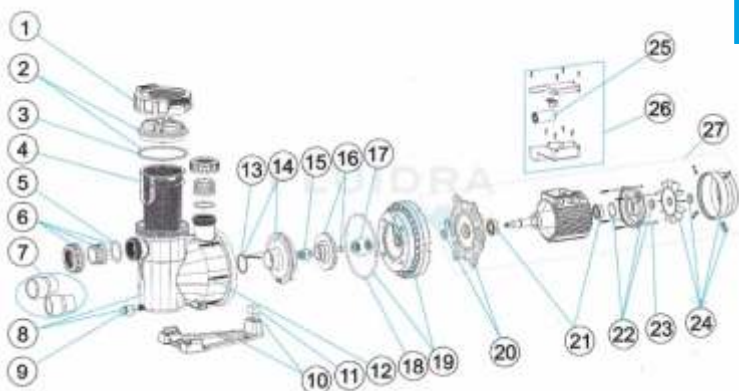

ASTRAL Victoria Plus - New Generation - Spares

Vic Plus New Generation Identification

No. Code	Description	Price	No. Code	Description	Price
1	4405010585 Pre-Filter Cover Nut	60.00	16	4405010592 Impeller 0.5HP Single Phase	111.00
2	4405010702 Pre-Filter Cover	71.00	16	4405010594 Impeller 0.75HP Single Phase	107.00
3	4405010178 Lid O Ring	29.00	16	4405010596 Impeller 1HP Single Phase	110.00
4	4405010105 Prefilter Basket	28.00	16	4405010598 Impeller 1.5HP Single Phase	110.00
5	4405010179 Union Gasket - pair	4.00	16	4405010600 Impeller 2HP Single Phase	94.00
6	4405010106 50mm Connector Set (0.5HP - 1HP Pumps)	28.00	16	4405010602 Impeller 3HP Single Phase	123.00
6	4405010107 63mm Connector Set (1.5HP - 3HP Pumps)	27.00	17	4405010118 Mechanical Seal	38.10
7	4405010717 Conical Fittings - 3HP only	42.00	18	4405010487 Body O Ring	35.00
8	4405010586 Pump Housing Body only	366.00	19	4405010603 Mechanical Seal Plate	157.00
9	4405010587 Drain Plug	12.00	20	4405010604 Front Motor Flange 0.5HP - 1HP	194.00
10	4405010588 Pump Base 0.5HP - 1.0HP	94.00	20	4405010607 Front Motor Flange 0.5HP - 1HP	179.00
10	4405010492 Pump Base 1.5HP - 3.0HP	106.00	20	4405010608 Front Motor Flange 3HP	231.00
11	4405010112 Pump Base Fittings 0.5HP - 1HP	18.00	21	4405010609 Motor Bearings 0.5 - 1HP	70.00
11	4405010113 Pump Base Fittings 1.5HP - 3HP	20.00	21	4405010610 Motor Bearings 1.5 - 3HP	81.00
12	4405010590 Body Fixing Screw	114.00	24	4405010635 Fan Cover Assembly 0.5HP - 1HP	117.00
13	4405010161 Diffusor "O" Ring	4.00	24	4405010636 Fan Cover Assembly 0.75 - 1HP	112.00
14	4405010115 Diffusor 0.5HP & 0.75HP	50.00	24	4405010637 Fan Cover Assembly 2 - 3HP	75.00
14	4405010116 Diffusor 1HP to 2HP	50.00	25	4405010149 Capacitor 12uf - 0.5HP	29.00
14	4405010117 Diffusor 3HP	36.00	25	4405020121 Capacitor 14uf - 0.75HP	30.00
15	4405010134 Impeller Cover Nut M8 LH thread	25.00	25	4405020122 Capacitor 16uf - 1.0HP	30.00
16	4405010591 Impeller 0.5HP Single Phase	111.00	25	4405020150 Capacitor 18uf - 1.5HP	76.00
16	4405010593 Impeller 0.75HP Single Phase	107.00	25	4405020174 Capacitor 32uf - 2.0HP	50.00
16	4405010595 Impeller 1HP Single Phase	110.00	26	4405010154 Terminal Box Assy 0.5HP-1HP Single Phase	41.00
16	4405010597 Impeller 1.5HP Single Phase	110.00	26	4405010156 Terminal Box Cover 0.5HP-1HP Three Phase	16.00
16	4405010599 Impeller 2HP Single Phase	94.00	26	4405012048 Terminal Box Assy 1.5HP-3HP Single Phase	58.00
16	4405010601 Impeller 3HP Single Phase	123.00	26	4405012051 Terminal Box Assy 1.5HP-3HP Three Phase	58.00