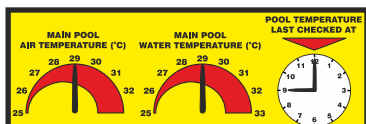

TDB3

Code	Description	Price
TDB1	MAIN POOL - WATER	POA
TDB5	TEACHING POOL - WATER	POA
TDB6	SPA POOL - WATER	POA
TDB3	MAIN POOL - AIR & WATER	POA
TDB2	TEACHING POOL - AIR & WATER	POA
TDB8	MAIN & SPA POOL - WATER	POA