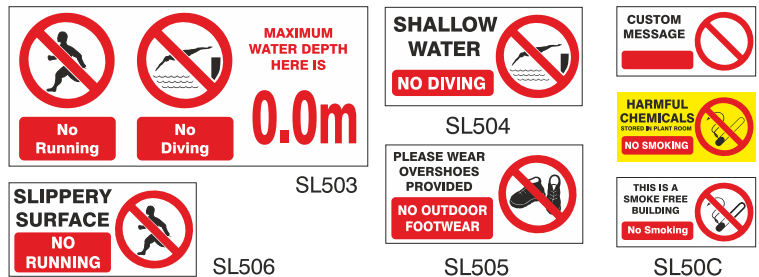

SS090/SL090 SS091/SL091 SS092/SL092 SS093/SL093 SS094/SL094

SS095/SL095 SS096/SL096 SS097/SL097 SS098/SL098 SS099/SL099 SS100/SL100 SS101/SL101 SS102/SL102 SS103/SL103 SS104/SL104

SS105/SL105 SS106/SL106 SS107/SL107 SS108/SL108 SS109/SL109 SS110/SL110 SS112/SL112 SS113/SL113 SS114/SL114

Combined Prohibition Signs

Code	Description	Size	Price
SL503	No Running - No Diving "Max. Water Depth is:"	900 x 400 x 3mm (customer to supply)	16.50
SL504	"Shallow Water"/No Diving	500 x 250 x 2mm	8.50
SL505	"Please Wear Overshoes" / No Outdoor Footwear	500 x 250 x 2mm	8.50
SL506	"Slippery Surface" / No Running	500 x 250 x 2mm	8.50
SL50C	Custom Message Sign	500 x 250 x 2mm	9.50

Extra Prohibition Signs

Code	Description	Size	Price
SL561	Sauna/ No Shaving	600 x 400 x 3mm	27.50
SL562	Steam Room/ No Shaving	600 x 400 x 3mm	27.50
SL563	No Photography	600 x 400 x 3mm	27.50
SL564	Pool is Not Supervised	600 x 400 x 3mm	27.50
SL565	Shallow Water/ No Diving	600 x 400 x 3mm	27.50
SL566	No Running	600 x 400 x 3mm	22.50
SPSIGN4	Custom Sign	600 x 400 x 3mm	37.50