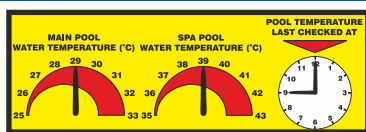

Poolside Information Signs

Code	Description	Size	Price
SL040	SWIMMING LESSONS IN PROGRESS	400 x 600 x 3mm	13.50
SL041	POOL CLOSED	400 x 600 x 3mm	13.50
SL045	SPA POOL CLOSED	400 x 600 x 3mm	13.50
SL046	FLUME CLOSED	400 x 600 x 3mm	13.50

Lane Swimming Signs

Code	Description	Size	Price
SL036	Swim Clockwise	600 x 400 x 3mm	13.00
SL036S	Clockwise - Slow	600 x 400 x 3mm	14.50
SL036M	Clockwise - Medium	600 x 400 x 3mm	14.50
SL036F	Clockwise - Fast	600 x 400 x 3mm	14.50
SL037	Swim Anti-Clockwise	600 x 400 x 3mm	13.00
SL037S	Anti-Clockwise - Slow	600 x 400 x 3mm	14.50
SL037M	Anti-Clockwise - Medium	600 x 400 x 3mm	14.50
SL037F	Anti-Clockwise - Fast	600 x 400 x 3mm	14.50
SL042	No Diving Entries to Swimming Lanes	600 x 400 x 3mm	14.50
SL043	Club Standard Swimming	600 x 400 x 3mm	14.50

Add 'SLOW', 'MEDIUM', 'FAST' Lane to your sign for just 1.50 each

These signs can be customised to allow you display more information on poolside.

Contact: signs@leisureteq.co.uk

Poolside Sign Supports

Sign supports that are virtually unbreakable!

Made from High Density Plastic, these sign supports provide a stronger & better grip for any 3mm thick sign boards.

Code	Description	Price
SL039	Sign Supports - per pair	11.50

Custom Poolside Floor Signs

We can now offer a full colour board printing service and print on both sides of the board.

Either supply artwork or we can help design the sign for you, to suit your requirements.

For all custom sign enquiries, please E-mail:

signs@leisureteq.co.uk

Code	Description	Size	Price
SL038	Custom Wave Sign	600 x 400 x 3mm	POA

Customer Enquiry   Design / Proof & Quotation   Sign Manufacture

Temperature Display Board (supplied in a Black Aluminium frame for wall hanging)

TDB8