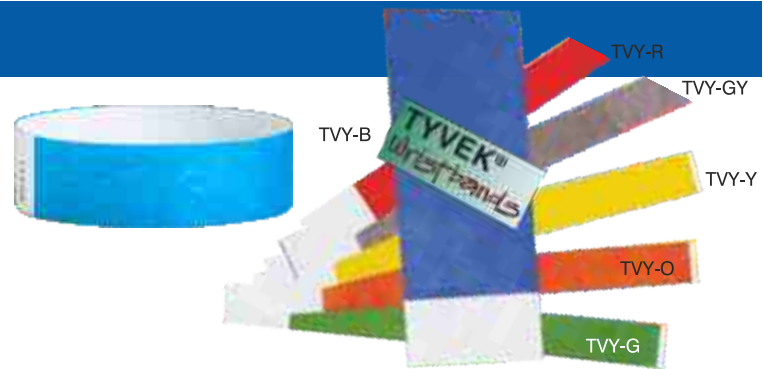

TYVEK Wristbands

Code	Description	Price
TVY-O	ORANGE Tyvek Wrist Bands Pack of 1000	45.00
TVY-Y	YELLOW Tyvek Wrist Bands Pack of 1000	45.00
TVY-B	BLUE Tyvek Wrist Bands Pack of 1000	45.00
TVY-GN	GREEN Tyvek Wrist Bands Pack of 1000	45.00
TVY-R	RED Tyvek Wrist Bands Pack of 1000	45.00
TVY-GY	GREY Tyvek Wrist Bands Pack of 1000	45.00
TVY-M	Box of each of the above Wrist Bands	240.00