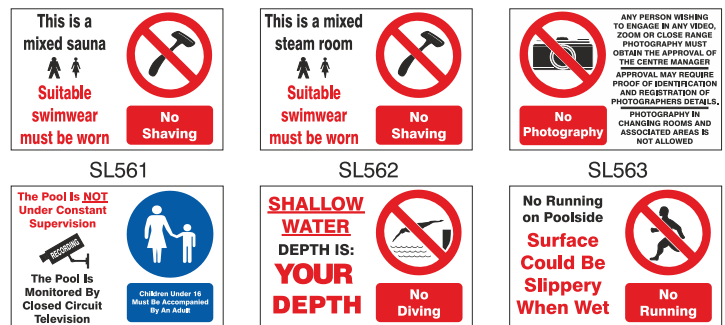

SS090/SL090 SS091/SL091 SS092/SL092 SS093/SL093 SS094/SL094

SS095/SL095 SS096/SL096 SS097/SL097 SS098/SL098 SS099/SL099 SS100/SL100 SS101/SL101 SS102/SL102 SS103/SL103 SS104/SL104

SS105/SL105 SS106/SL106 SS107/SL107 SS108/SL108 SS109/SL109 SS110/SL110 SS112/SL112 SS113/SL113 SS114/SL114

Combined Prohibition Signs

Code	Description	Size	Price
SL503	No Running - No Diving "Max. Water Depth is:"	900 x 400 x 3mm (customer to supply)	16.50
SL504	"Shallow Water"/No Diving	500 x 250 x 2mm	8.50
SL505	"Please Wear Overshoes" / No Outdoor Footwear	500 x 250 x 2mm	8.50
SL506	"Slippery Surface" / No Running	500 x 250 x 2mm	8.50
SL50C	Custom Message Sign	500 x 250 x 2mm	9.50

Extra Prohibition Signs

Code	Description	Size	Price
SL561	Sauna/ No Shaving	600 x 400 x 3mm	27.50
SL562	Steam Room/ No Shaving	600 x 400 x 3mm	27.50
SL563	No Photography	600 x 400 x 3mm	27.50
SL564	Pool is Not Supervised	600 x 400 x 3mm	27.50
SL565	Shallow Water/ No Diving	600 x 400 x 3mm	27.50
SL566	No Running	600 x 400 x 3mm	22.50
SPSIGN4	Custom Sign	600 x 400 x 3mm	37.50