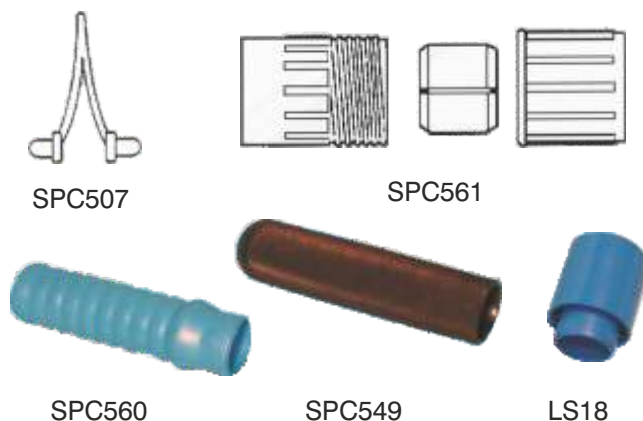

Floating Vacuum Hoses

If the hoses are not long enough, connectors (CL056) can be supplied to join two 1.5" hoses together

Code	Description	Price
CL551	1.5" Floating Hose - 9 metre	40.70
CL552	1.5" Floating Hose - 12 metre	53.00
CL553	1.5" Floating Hose - 15 metre	65.00
CL554	1.5" Floating Hose - 18 metre	75.20
CL555	1.5" Floating Hose - 25 metre	107.00
CL055	2.0" Floating Hose - 20 Metre	196.00

Telescopic Poles

Code	Description	Price
PE17	4' - 8' Telescopic Pole	42.30
PE18	6' - 12' Telescopic Pole	51.00
PE19	8' - 16' Telescopic Pole	63.50
PE21	10' - 18' Telescopic Pole	65.00

Carriage Surcharge on Long Length Items

Vacuum Hose Spares

15 metre hose Max.

Code	Description	Price
VHSR	Floating Vacuum Hose Storage Reel only* <i>* Whilst stocks last</i>	75.00
SPC544	Spare Cuff 1.5" Hose	8.30
HCE15	Economy Hose Connector - 1.5" Hose	3.00
CL056	Heavy Duty Hose Connector - 1.5" Hose	6.00
HD103	Certikin Kornea	12.05
CP15TH	1.5" Threaded Hosetail	1.97
SPC332	1.5" Blanking Vac Plate	5.36
HASP109	1.5" - 1.25" Threaded Hosetail	5.35
HASP108	2" - 1.5" Threaded Hosetail	10.25

Telescopic Pole Spares

Code	Description	Price
SPC561	Certikin - Camlock	6.51
SPC560	Certikin - Blue Handle Grip	5.78
LS18	Blue Cam Set for Telescopic Poles - <i>whilst stock last</i>	8.50
SPC507	Plastic Wishbone Clip	1.71
SPC536	S/S Bolt - to join Commercial Poles x 2	1.50
SPC535	Wing Nut - to join Commercial Poles x 2	2.90