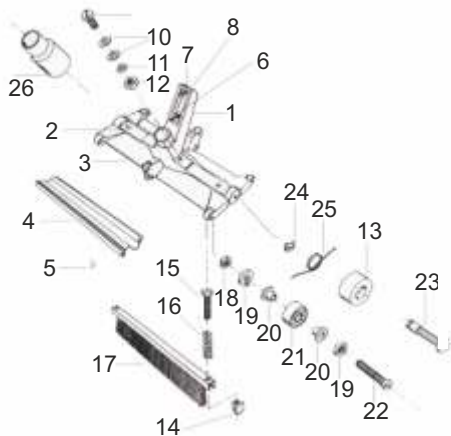

POOL CLEANING SUCTION POOL VACUUMS

Fairlocks / Certivac Head Spares

No.	Code	Description	Price
1	SPFP01	Handle	19.46
2	SPFP02	Centre Body	11.05
3	SPFP03	Flap	20.81
4 & 5	SPF-A	Complete Seal Pack	14.97
6	SPFP06	M6 Wing Nut	0.45
7	SPFP07	M6 x 50 CH HD Screws	1.50
8	SPFP08	Weight	81.26
9 - 12	SPF-B	Handle Fixing Set	2.72

Fairlocks Vacuum Head & Fittings

Code	Description	Price
CL52	Fairlocks 19" Vacuum Head only	130.00

No.	Code	Description	Price
14-17	SPF-D	Brush Complete with fixings	20.59
18-22	SPF-E	Complete Small Wheel Set	14.97
13,23-25	SPF-G	Complete Large Wheel Set	18.81
26	SPF26	Adaptor Cuff 2" x 1.5"	10.42

Vacuum Head Spares

Code	Description	Price				
SPC507	SPC397	SP0719	SP0716	SP0717	SP0718	SP0721
SPC973	Liner Vac 1.5" Swivel Adaptor - Clear Blue	9.78				
ZZ0713P	Liner Vac/Flexivac Handle, Pin & Wishbone	10.63				
SPC397	Liner Vac/Flexivac Plastic Handle	5.92				
SPC870	Liner Vac/Flexivac Plastic Handle Pin & Nut	4.77				
SPC507	Liner Vac/Flexivac Wishbone Clip	1.71				
SPC871	Flexivac Axle	3.37				
SPC872	Flexivac Wheel	3.08				
SP0715	Bendervac Brush	39.75				
SP0716	Bendervac Small Wheel	5.41				
SP0717	Bendervac Large Wheel	6.83				
SP0718	Bendervac Axle	2.70				
SP0719	Bendervac Brush Holder	5.63				
SP0721	Bendervac Handle & Spindle	11.29				

Vacuum Hose Spares

15 metre hose Max.

Code	Description	Price
VHSR	Floating Vacuum Hose Storage Reel only* <i>* Whilst stocks last</i>	75.00
SPC544	Spare Cuff 1.5" Hose	8.30
HCE15	Economy Hose Connector - 1.5" Hose	3.00
CL056	Heavy Duty Hose Connector - 1.5" Hose	6.00
HD103	Certikin Kornea	12.05
CP15TH	1.5" Threaded Hosetail	1.97
SPC332	1.5" Blanking Vac Plate	5.36
HASP109	1.5" - 1.25" Threaded Hosetail	5.35
HASP108	2" - 1.5" Threaded Hosetail	10.25