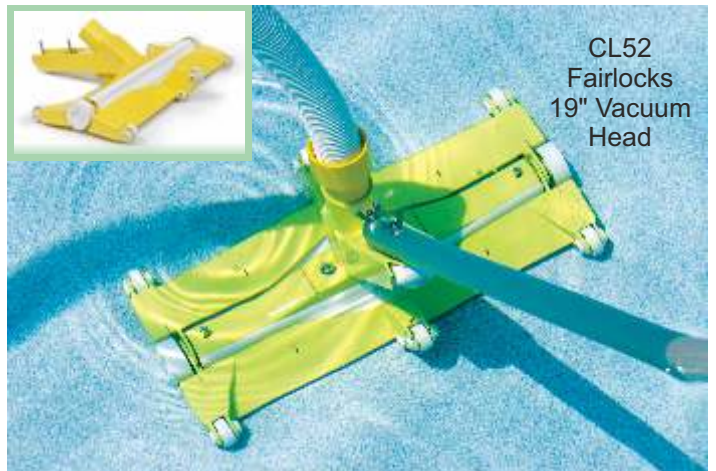

POOL CLEANING SUCTION POOL VACUUMS

Fairlocks / Certivac Head Spares

No.	Code	Description	Price
1	SPFP01	Handle	19.46
2	SPFP02	Centre Body	11.05
3	SPFP03	Flap	20.81
4 & 5	SPF-A	Complete Seal Pack	14.97
6	SPFP06	M6 Wing Nut	0.45
7	SPFP07	M6 x 50 CH HD Screws	1.50
8	SPFP08	Weight	81.26
9 - 12	SPF-B	Handle Fixing Set	2.72

Fairlocks Vacuum Head & Fittings

Code	Description	Price
CL52	Fairlocks 19" Vacuum Head only	130.00

No.	Code	Description	Price
14-17	SPF-D	Brush Complete with fixings	20.59
18-22	SPF-E	Complete Small Wheel Set	14.97
13,23-25	SPF-G	Complete Large Wheel Set	18.81
26	SPF26	Adaptor Cuff 2" x 1.5"	10.42

Vacuum Head Spares

Code	Description	Price				
SPC507	SPC397	SP0719	SP0716	SP0717	SP0718	SP0721
SPC973	Liner Vac 1.5" Swivel Adaptor - Clear Blue	9.78				
ZZ0713P	Liner Vac/Flexivac Handle, Pin & Wishbone	10.63				
SPC397	Liner Vac/Flexivac Plastic Handle	5.92				
SPC870	Liner Vac/Flexivac Plastic Handle Pin & Nut	4.77				
SPC507	Liner Vac/Flexivac Wishbone Clip	1.71				
SPC871	Flexivac Axle	3.37				
SPC872	Flexivac Wheel	3.08				
SP0715	Bendervac Brush	39.75				
SP0716	Bendervac Small Wheel	5.41				
SP0717	Bendervac Large Wheel	6.83				
SP0718	Bendervac Axle	2.70				
SP0719	Bendervac Brush Holder	5.63				
SP0721	Bendervac Handle & Spindle	11.29				

Assorted Vacuum Heads

Code	Description	Price
CL543	Bendervac 18" Head only	235.00
CL541	Liner Vac Head only	23.60
CL542	Flexivac Head only	33.50

The Original "POOL VAC" - Spares only available - *whilst stocks last*