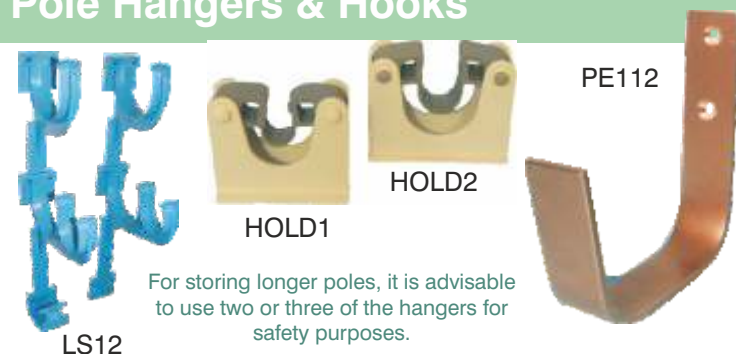

Vacuum Hose Spares

15 metre hose Max.

Code	Description	Price
VHSR	Floating Vacuum Hose Storage Reel only* <i>* Whilst stocks last</i>	75.00
SPC544	Spare Cuff 1.5" Hose	8.30
HCE15	Economy Hose Connector - 1.5" Hose	3.00
CL056	Heavy Duty Hose Connector - 1.5" Hose	6.00
HD103	Certikin Kornea	12.05
CP15TH	1.5" Threaded Hosetail	1.97
SPC332	1.5" Blanking Vac Plate	5.36
HASP109	1.5" - 1.25" Threaded Hosetail	5.35
HASP108	2" - 1.5" Threaded Hosetail	10.25

Telescopic Pole Spares

Code	Description	Price
SPC561	Certikin - Camlock	6.51
SPC560	Certikin - Blue Handle Grip	5.78
LS18	Blue Cam Set for Telescopic Poles - <i>whilst stock last</i>	8.50
SPC507	Plastic Wishbone Clip	1.71
SPC536	S/S Bolt - to join Commercial Poles x 2	1.50
SPC535	Wing Nut - to join Commercial Poles x 2	2.90

Pole Hangers & Hooks

For storing longer poles, it is advisable to use two or three of the hangers for safety purposes.

Code	Description	Price
LS12	Blue Plastic Wall Hooks - Set of 2 For storing poles horizontally	6.00
HOLD1	Snap Hold Pole Hanger HOLD1 for use with reach poles and cleaning handles	4.00
HOLD2	Snap Hold Pole Hanger For storing telescopic Poles / lifesaving appliance	5.00
PE112	SS Wall Bracket c/w 2 x SS Screws	25.00