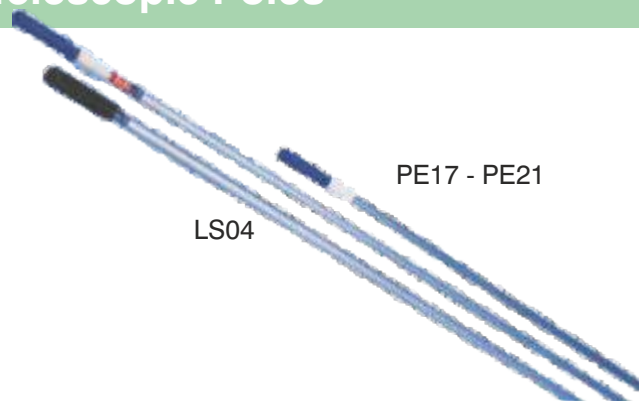

Telescopic Poles

Code	Description	Price
PE17	4' - 8' Telescopic Pole	42.30
PE18	6' - 12' Telescopic Pole	51.00
PE19	8' - 16' Telescopic Pole	63.50
PE21	10' - 18' Telescopic Pole	65.00

Carriage Surcharge on Long Length Items