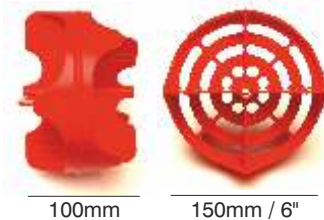

“ANTI WAVE” OLYMPIC Racing Lane Lines - MAXI - 150mm dia. (6”)

Code	Description	Price
AWLL620	20 metre ANTI-WAVE MAXI Lane Line complete	650.00
AWLL625	25 metre ANTI-WAVE MAXI Lane Line complete	735.00
AWLL633	33.3 metre ANTI-WAVE MAXI Lane Line complete	900.00
AWLL650	50 metre ANTI-WAVE MAXI Lane Line complete	1,300.00

Spare Float Discs		Price
LL061	MAXI Disc - Red	1.40
LL062	MAXI Disc - White	1.40
LL063	MAXI Disc - Blue	1.40
LL064	MAXI Disc - Yellow	1.40
LL065	MAXI Disc - Green	1.40
LL060	MAXI Disc - Black	1.40