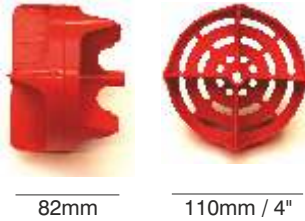

## “ANTI WAVE” Racing Lane Lines - MIDI - 110mm dia. (4”)

| Code    | Description                                  | Price  |
|---------|--|--------|
| AWLL420 | 20 metre ANTI-WAVE MIDI Lane Line complete   | 450.00 |
| AWLL425 | 25 metre ANTI-WAVE MIDI Lane Line complete   | 525.00 |
| AWLL433 | 33.3 metre ANTI-WAVE MIDI Lane Line complete | 650.00 |
| AWLL450 | 50 metre ANTI-WAVE MIDI Lane Line complete   | 900.00 |

The lane lines are custom made to suit your pool, when ordering please supply photos of the poolside anchor points

| Spare Float Discs: |                    | Price |
|--------------------|--------------------|-------|
| LL041              | MIDI Disc - Red    | 1.15  |
| LL042              | MIDI Disc - White  | 1.15  |
| LL043              | MIDI Disc - Blue   | 1.15  |
| LL044              | MIDI Disc - Yellow | 1.15  |
| LL045              | MIDI Disc - Green  | 1.15  |
| LL040              | MIDI Disc - Black  | 1.15  |

## “ANTI WAVE” OLYMPIC Racing Lane Lines - MAXI - 150mm dia. (6”)

| Code    | Description                                  | Price    |
|---------|--|----------|
| AWLL620 | 20 metre ANTI-WAVE MAXI Lane Line complete   | 650.00   |
| AWLL625 | 25 metre ANTI-WAVE MAXI Lane Line complete   | 735.00   |
| AWLL633 | 33.3 metre ANTI-WAVE MAXI Lane Line complete | 900.00   |
| AWLL650 | 50 metre ANTI-WAVE MAXI Lane Line complete   | 1,300.00 |