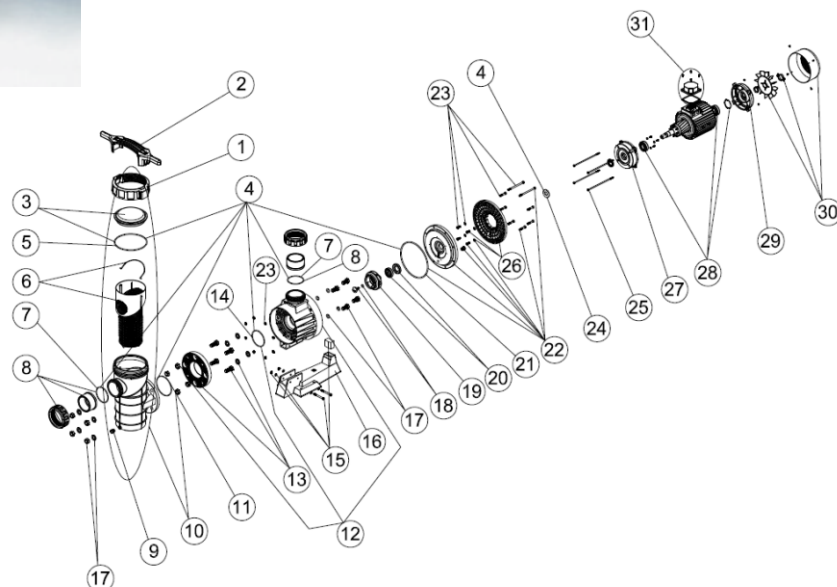

### Maxim Pump Spares

1. Prefilter Lid Nut

3. Prefilter Cover

5. O Ring

4. Gasket Set

9. Drain Plug

19. Impeller

22. Seal Plate & O Ring

No.	Code	Description	Price
1	4404180102	Prefilter Lid Nut	36.00
2	4405010379	Lid Spanner	74.00
3	4405010302	Prefilter Cover	44.00
4	4405010303	Gasket Set	35.00
5	4405010373	O Ring only (previously code 44-MAX-OR)	10.00
6	4405010304	Prefilter Basket	96.00
7	4405010375	3" Union Gaskets (set of 2)	7.00
8a	08003R0015	3" Union Locking Nut only (each)	20.00
8b	27260	3" Union Stub only (each)	15.00
8b	02179	90mm Union Stub only (each)	POA
9	4405010110	Drain Plug 1/4"	4.00
10	4405010305	Prefilter Assembly Kit	433.00
11	4405010377	O Ring 124x3.5	5.00
12	4405010307	Pump Body only - 3.5HP	244.00
12	4405010308	Pump Body only - 4.5HP	266.00
12	4405010309	Pump Body only - 5.5HP	290.00
13	4405010380	Flange Fixing Screws	145.00
14	4405010376	O Ring 100x4	6.00
17	4405010311	Back Plate Screws	111.00
18	4405010338	Securing Nut - for Impeller	8.00
19	4405010323	Impeller 3.5HP	55.00
19	4405010324	Impeller 4.5HP	67.00
19	4405010325	Impeller 5.5HP	81.00
20	4405010322	Mechanical Seal	195.00
21	4405010378	O Ring 226x6	20.00
22	4405010334	Mechanical Seal Plate - 3.5HP	146.00
22	4405010335	Mechanical Seal Plate - 4.5 & 5.5HP	155.00
23	4405010337	Flange Screws	24.00
24	4405010374	Deflector Washer (Water Slinger)	3.00
26	4405010332	Motor Clamp - 3.5HP	122.00
26	4405010333	Motor Clamp - 4.5 & 5.5HP	176.00
28	4405010171	Motor Bearings - Pair - 6205 2RS 3.5HP	118.00
28	4405010342	Motor Bearings - Pair - Merc. 5.5HP	136.00
29	4405010367	Rear Motor Cover 3.5HP Bonora	77.00
29	4405010382	Rear Motor Cover 3.5HP Vernis	49.00
29	4405030117	Rear Motor Cover 4.5HP & 5.5HP	86.00
30	4405010383	Fan & Cover Assy - 3.5 HP Vernis	75.00
30	4405010384	Fan & Cover Assy - 4.5 & 5.5HP	179.00
31	4405030119	Connection Box Assy 3.5 - 5.5HP	67.00