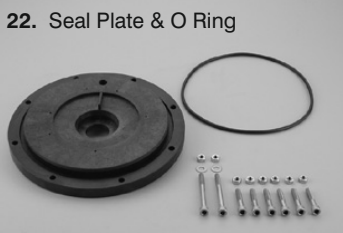

1. Prefilter Lid Nut

3. Prefilter Cover

5. O Ring

4. Gasket Set

9. Drain Plug

19. Impeller

22. Seal Plate & O Ring

No.	Code	Description	Price
1	4404180102	Prefilter Lid Nut	36.00
2	4405010379	Lid Spanner	74.00
3	4405010302	Prefilter Cover	44.00
4	4405010303	Gasket Set	35.00
5	4405010373	O Ring only (previously code 44-MAX-OR)	10.00
6	4405010304	Prefilter Basket	96.00
7	4405010375	3" Union Gaskets (set of 2)	7.00
8a	08003R0015	3" Union Locking Nut only (each)	20.00
8b	27260	3" Union Stub only (each)	15.00
8b	02179	90mm Union Stub only (each)	POA
9	4405010110	Drain Plug 1/4"	4.00
10	4405010305	Prefilter Assembly Kit	433.00
11	4405010377	O Ring 124x3.5	5.00
12	4405010307	Pump Body only - 3.5HP	244.00
12	4405010308	Pump Body only - 4.5HP	266.00
12	4405010309	Pump Body only - 5.5HP	290.00
13	4405010380	Flange Fixing Screws	145.00
14	4405010376	O Ring 100x4	6.00
17	4405010311	Back Plate Screws	111.00
18	4405010338	Securing Nut - for Impeller	8.00
19	4405010323	Impeller 3.5HP	55.00
19	4405010324	Impeller 4.5HP	67.00
19	4405010325	Impeller 5.5HP	81.00
20	4405010322	Mechanical Seal	195.00
21	4405010378	O Ring 226x6	20.00
22	4405010334	Mechanical Seal Plate - 3.5HP	146.00
22	4405010335	Mechanical Seal Plate - 4.5 & 5.5HP	155.00
23	4405010337	Flange Screws	24.00
24	4405010374	Deflector Washer (Water Slinger)	3.00
26	4405010332	Motor Clamp - 3.5HP	122.00
26	4405010333	Motor Clamp - 4.5 & 5.5HP	176.00
28	4405010171	Motor Bearings - Pair - 6205 2RS 3.5HP	118.00
28	4405010342	Motor Bearings - Pair - Merc. 5.5HP	136.00
29	4405010367	Rear Motor Cover 3.5HP Bonora	77.00
29	4405010382	Rear Motor Cover 3.5HP Vernis	49.00
29	4405030117	Rear Motor Cover 4.5HP & 5.5HP	86.00
30	4405010383	Fan & Cover Assy - 3.5 HP Vernis	75.00
30	4405010384	Fan & Cover Assy - 4.5 & 5.5HP	179.00
31	4405030119	Connection Box Assy 3.5 - 5.5HP	67.00