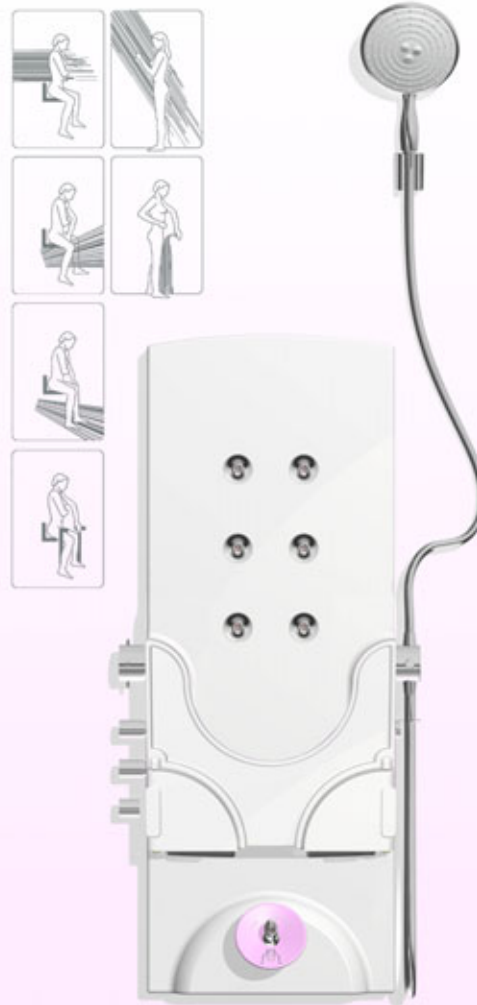

## wellness anno domini 1751

The >>bidet<< is often privately owned by noble class people. It's state of the art and for longer times a sign of social distinction.

The bidet is made in two parts: a wooden chair and a built-in enamel basin. The basin is tasteful decorated and luxurious equipped. Because of the backrest and the cover close up the basin, the bidet can be used as a chair.

# design conception

multifunctional column

product range

- multifunctional column XL

• measures: h 150, w 37.5, d 10

- multifunctional column XS

• measures: h 100, w 37.5, d 10

- multifunctional column XXS\_plus, suitable for handicapped person

• measures: h 70, w 37.5, d 10

[www.thor-designworks.com](http://www.thor-designworks.com)