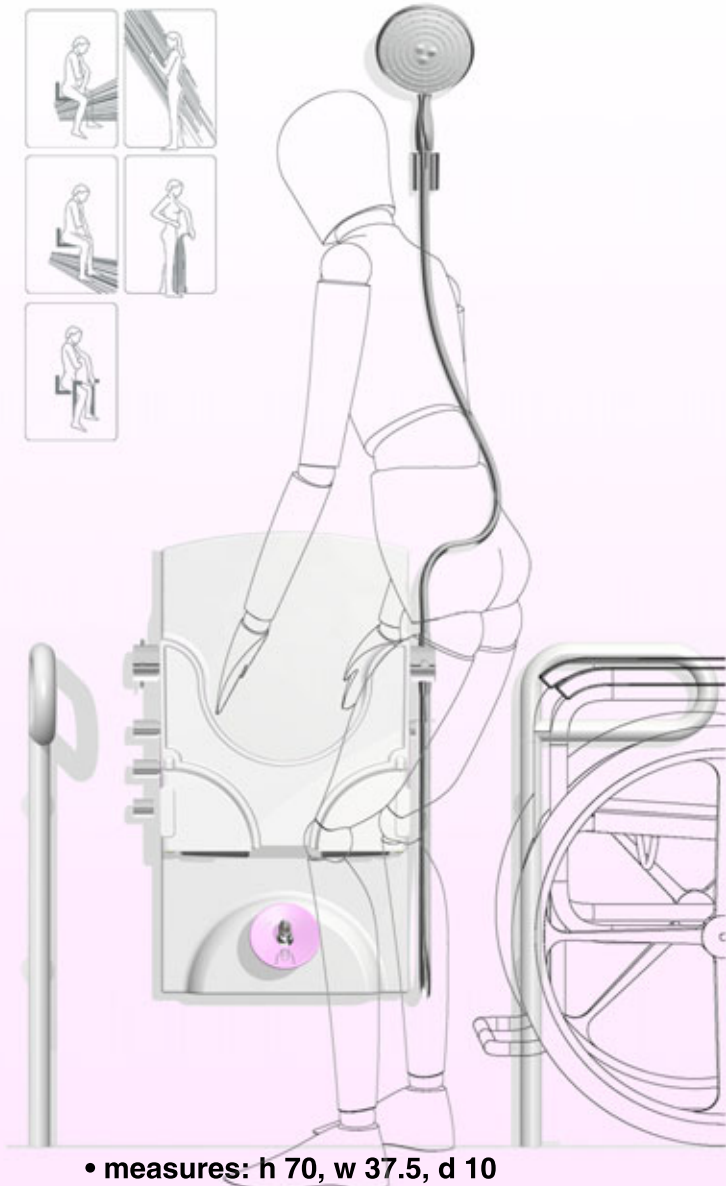

## wellness anno domini 1751

The >>bidet<< is often privately owned by noble class people. It's state of the art and for longer times a sign of social distinction.

The bidet is made in two parts: a wooden chair and a built-in enamel basin. The basin is tasteful decorated and luxurious equipped. Because of the backrest and the cover close up the basin, the bidet can be used as a chair.

• measures: h 150, w 37.5, d 10

design conception

multifunctional column XL

innovation in comfort

design conception

multifunctional column XL

innovation in fixing & mounting

• due to renovation the multifunctional column is easy to handle without difficulties in fixing and mounting:

# design conception

multifunctional column

product range

- multifunctional column XL

• measures: h 150, w 37.5, d 10

- multifunctional column XS

• measures: h 100, w 37.5, d 10

- multifunctional column XXS\_plus, suitable for handicapped person

• measures: h 70, w 37.5, d 10

[www.thor-designworks.com](http://www.thor-designworks.com)