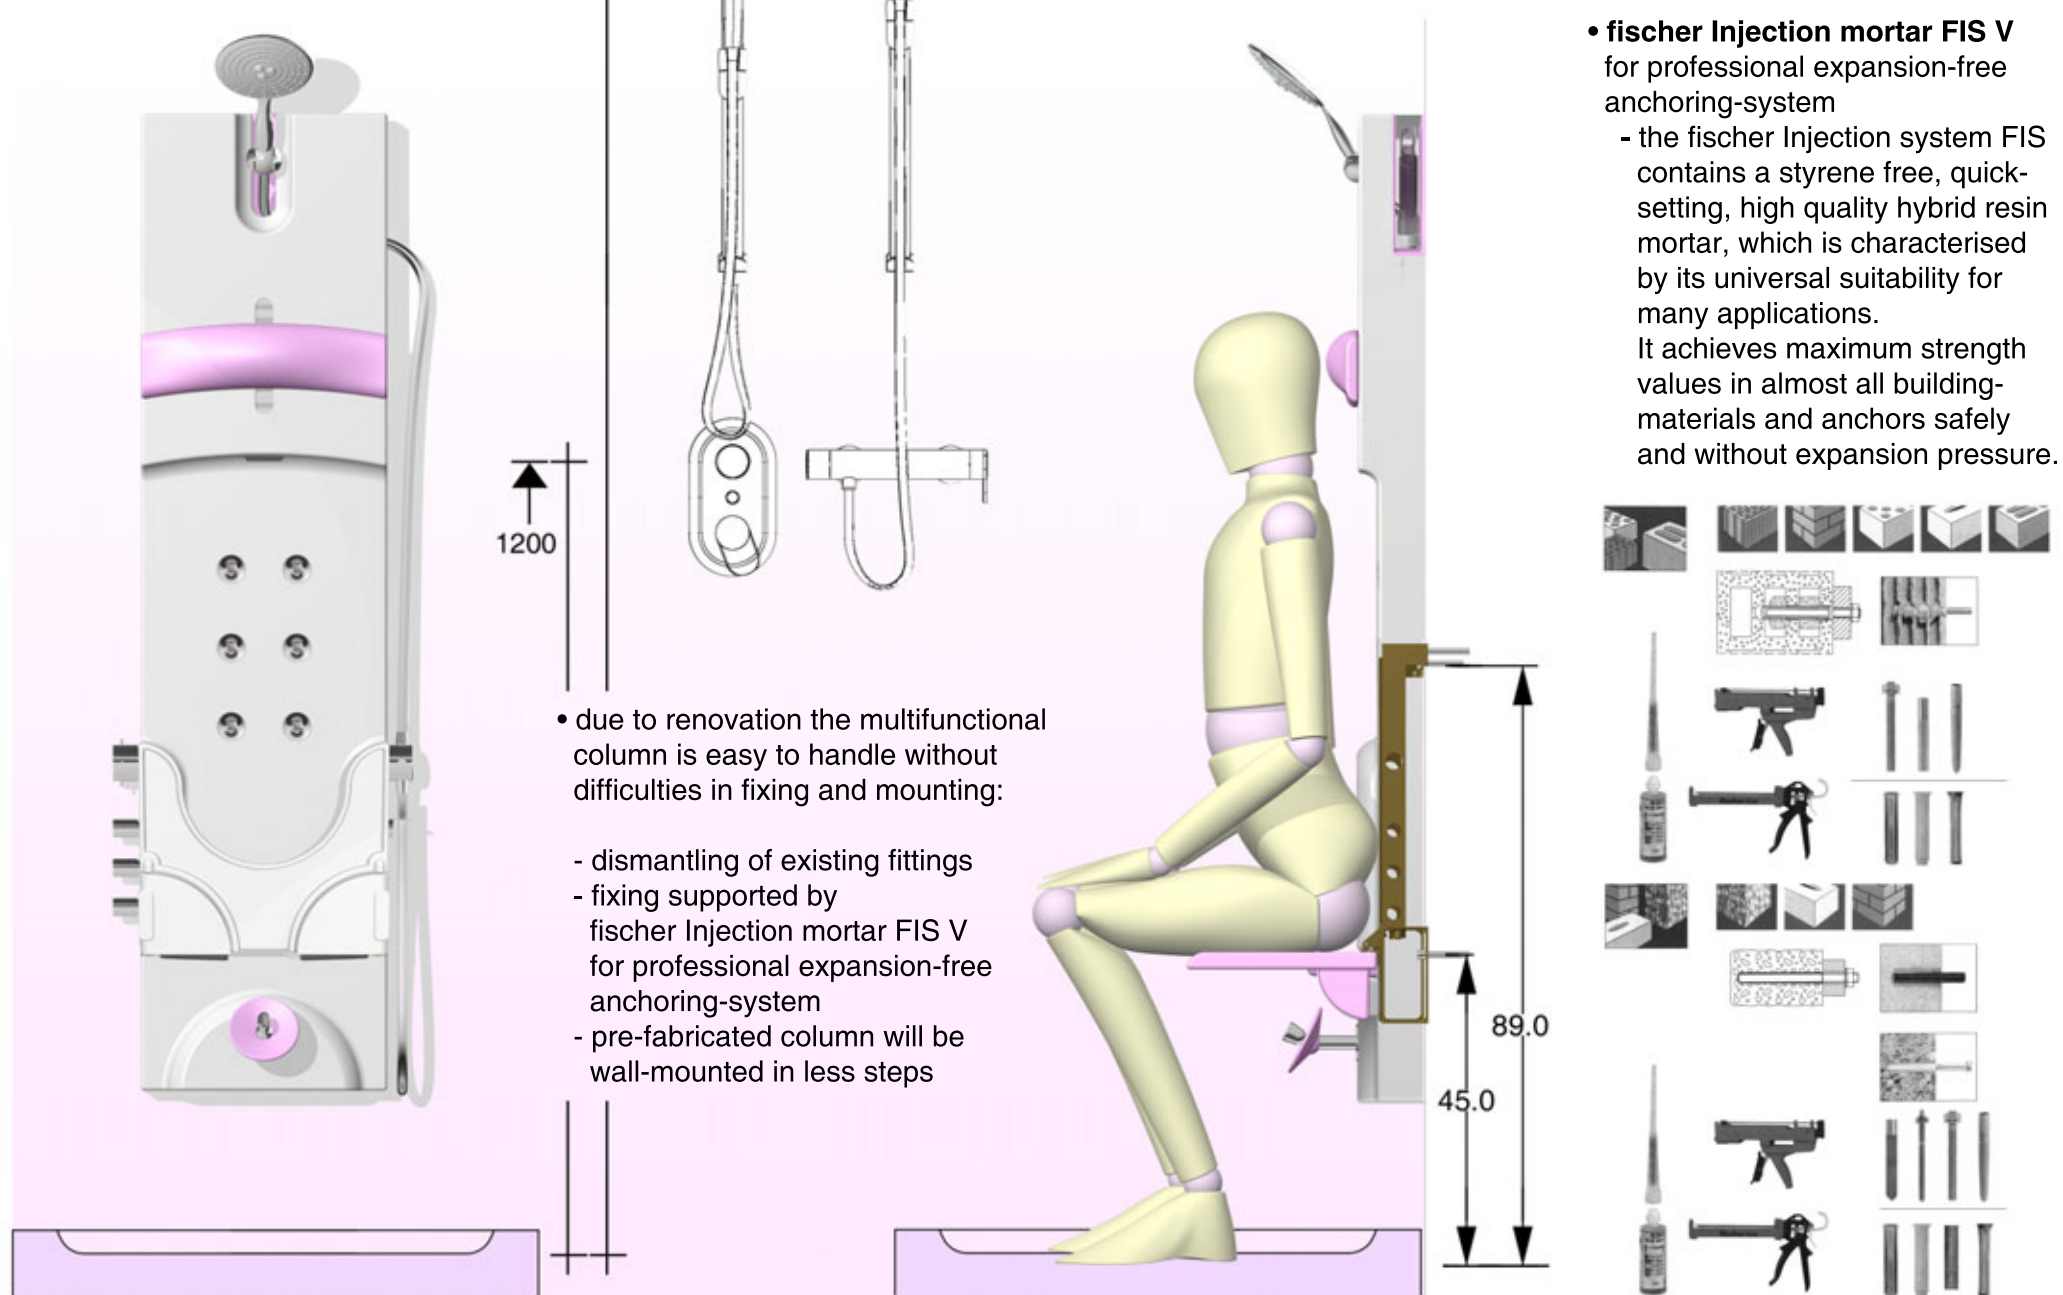

Take a shower, just relax while sitting you enjoy the wellness feeling!

design conception

multifunctional column XL

innovation in function

- function elements are user-friendly
  - while sitting on right handside they are control panel
  - while standing also on right handside they are shower facilities and optional "Kneipp"-pipe

• measures: h 150, w 37.5, d 10

design conception

multifunctional column XL

innovation in comfort

design conception

multifunctional column XL

innovation in fixing & mounting

• due to renovation the multifunctional column is easy to handle without difficulties in fixing and mounting:

# design conception

multifunctional column

product range

- multifunctional column XL

• measures: h 150, w 37.5, d 10

- multifunctional column XS

• measures: h 100, w 37.5, d 10

- multifunctional column XXS\_plus, suitable for handicapped person

• measures: h 70, w 37.5, d 10

[www.thor-designworks.com](http://www.thor-designworks.com)