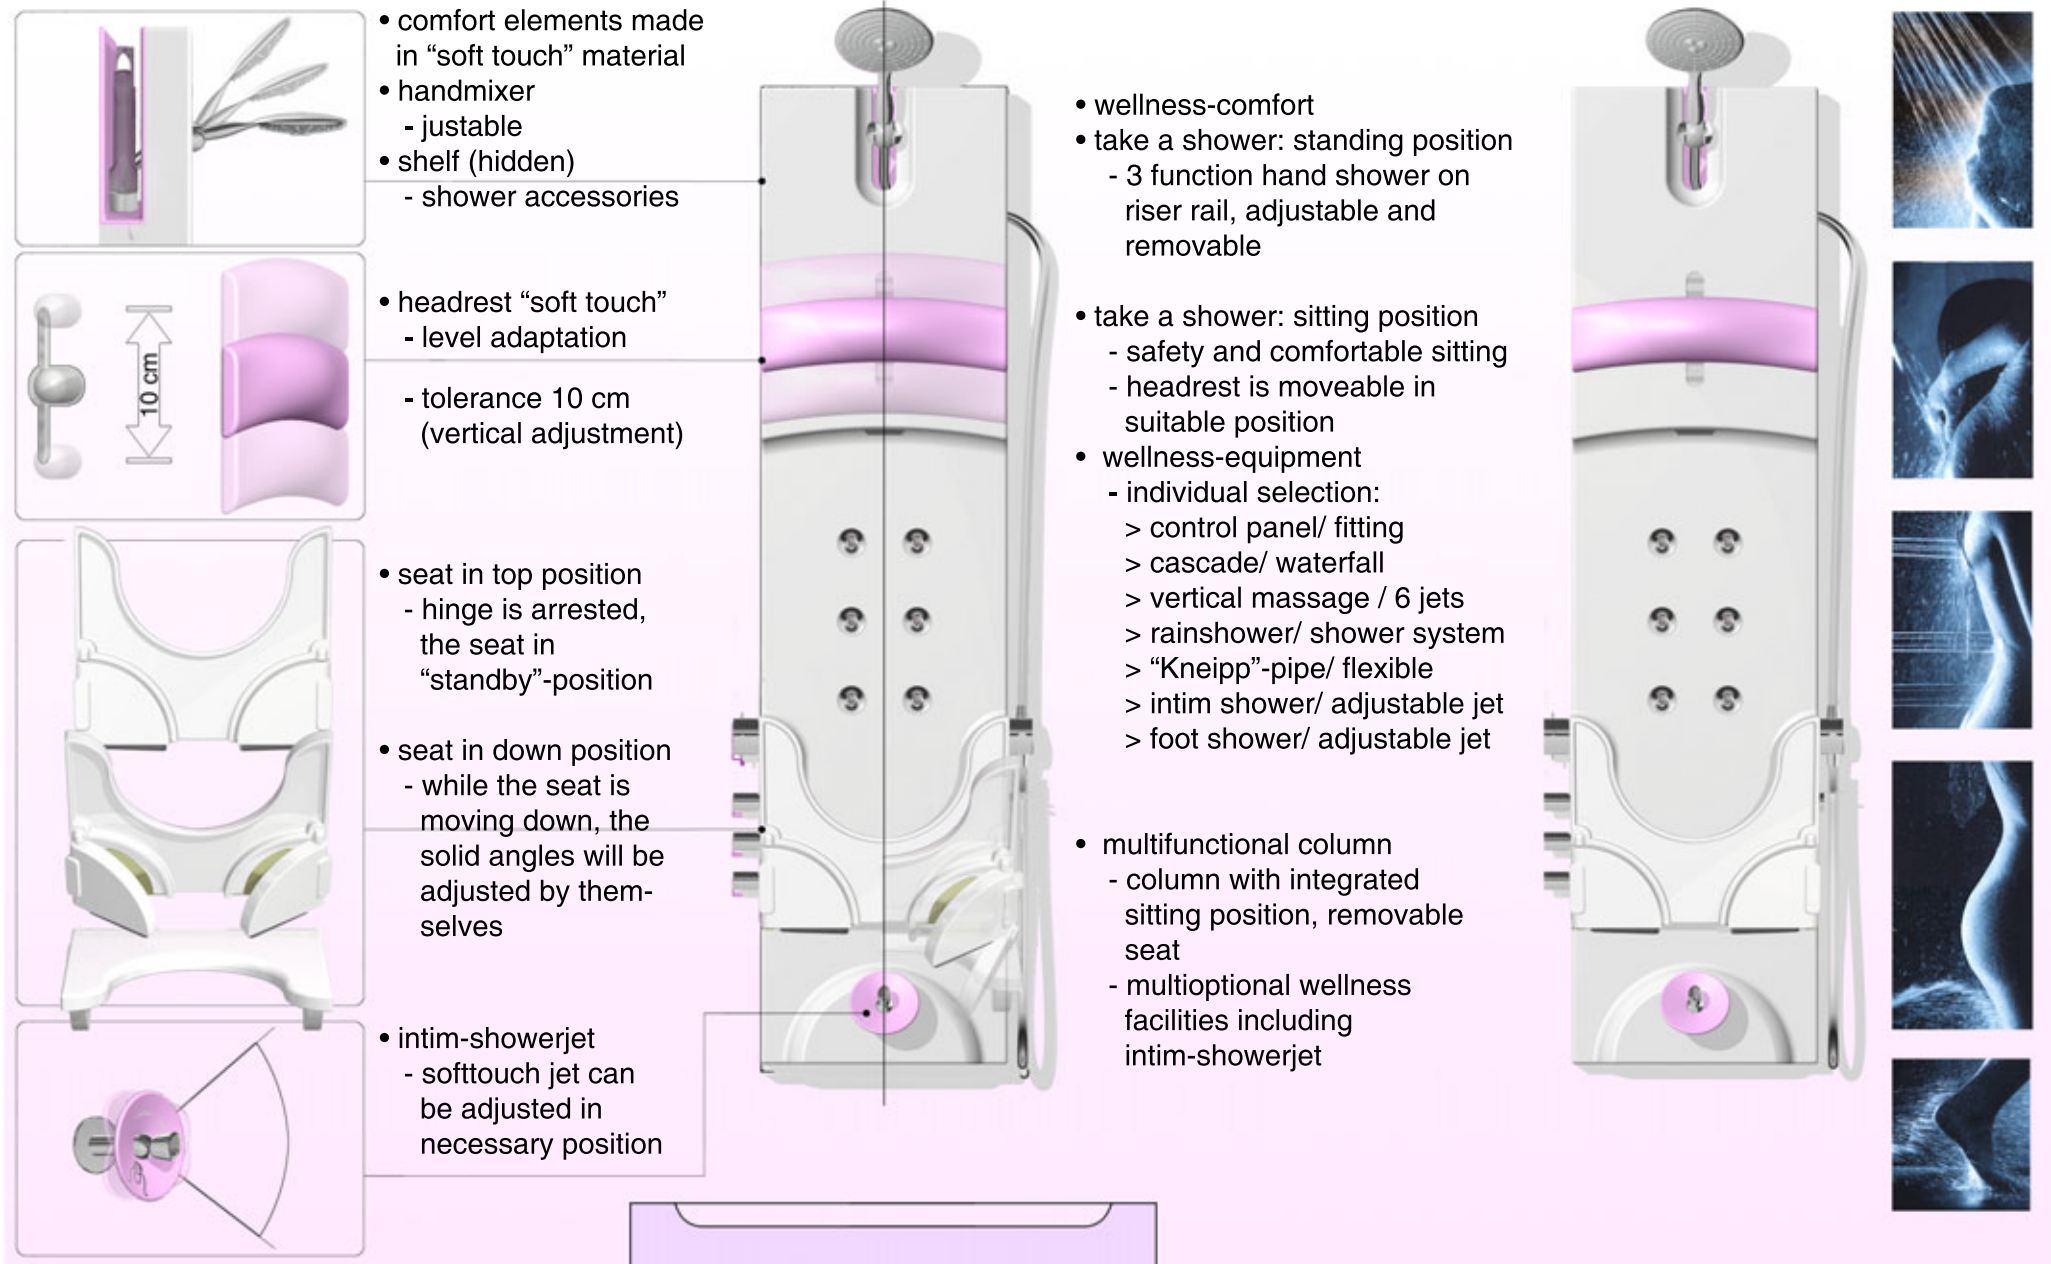

## wellness-innovation 2018

thor designworks designed a multifunctional column with integrated seat and including intim-showerjet. These product will be an innovation in the field of shower systems. The design joins together with contemporary architectural style.

Multifunctional column offers wellness facilities and various applications are possible:

- > handshower, rainshower
- > cascade, waterfall
- > vertical massage jets
- > "Kneipp"-pipe
- > intim showerje
- > foot showerjet

Take a shower, just relax while sitting you enjoy the wellness feeling!

design conception

multifunctional column XL

innovation in function

- function elements are user-friendly
  - while sitting on right handside they are control panel
  - while standing also on right handside they are shower facilities and optional "Kneipp"-pipe

• measures: h 150, w 37.5, d 10

design conception

multifunctional column XL

innovation in comfort

design conception

multifunctional column XL

innovation in fixing & mounting

• due to renovation the multifunctional column is easy to handle without difficulties in fixing and mounting: