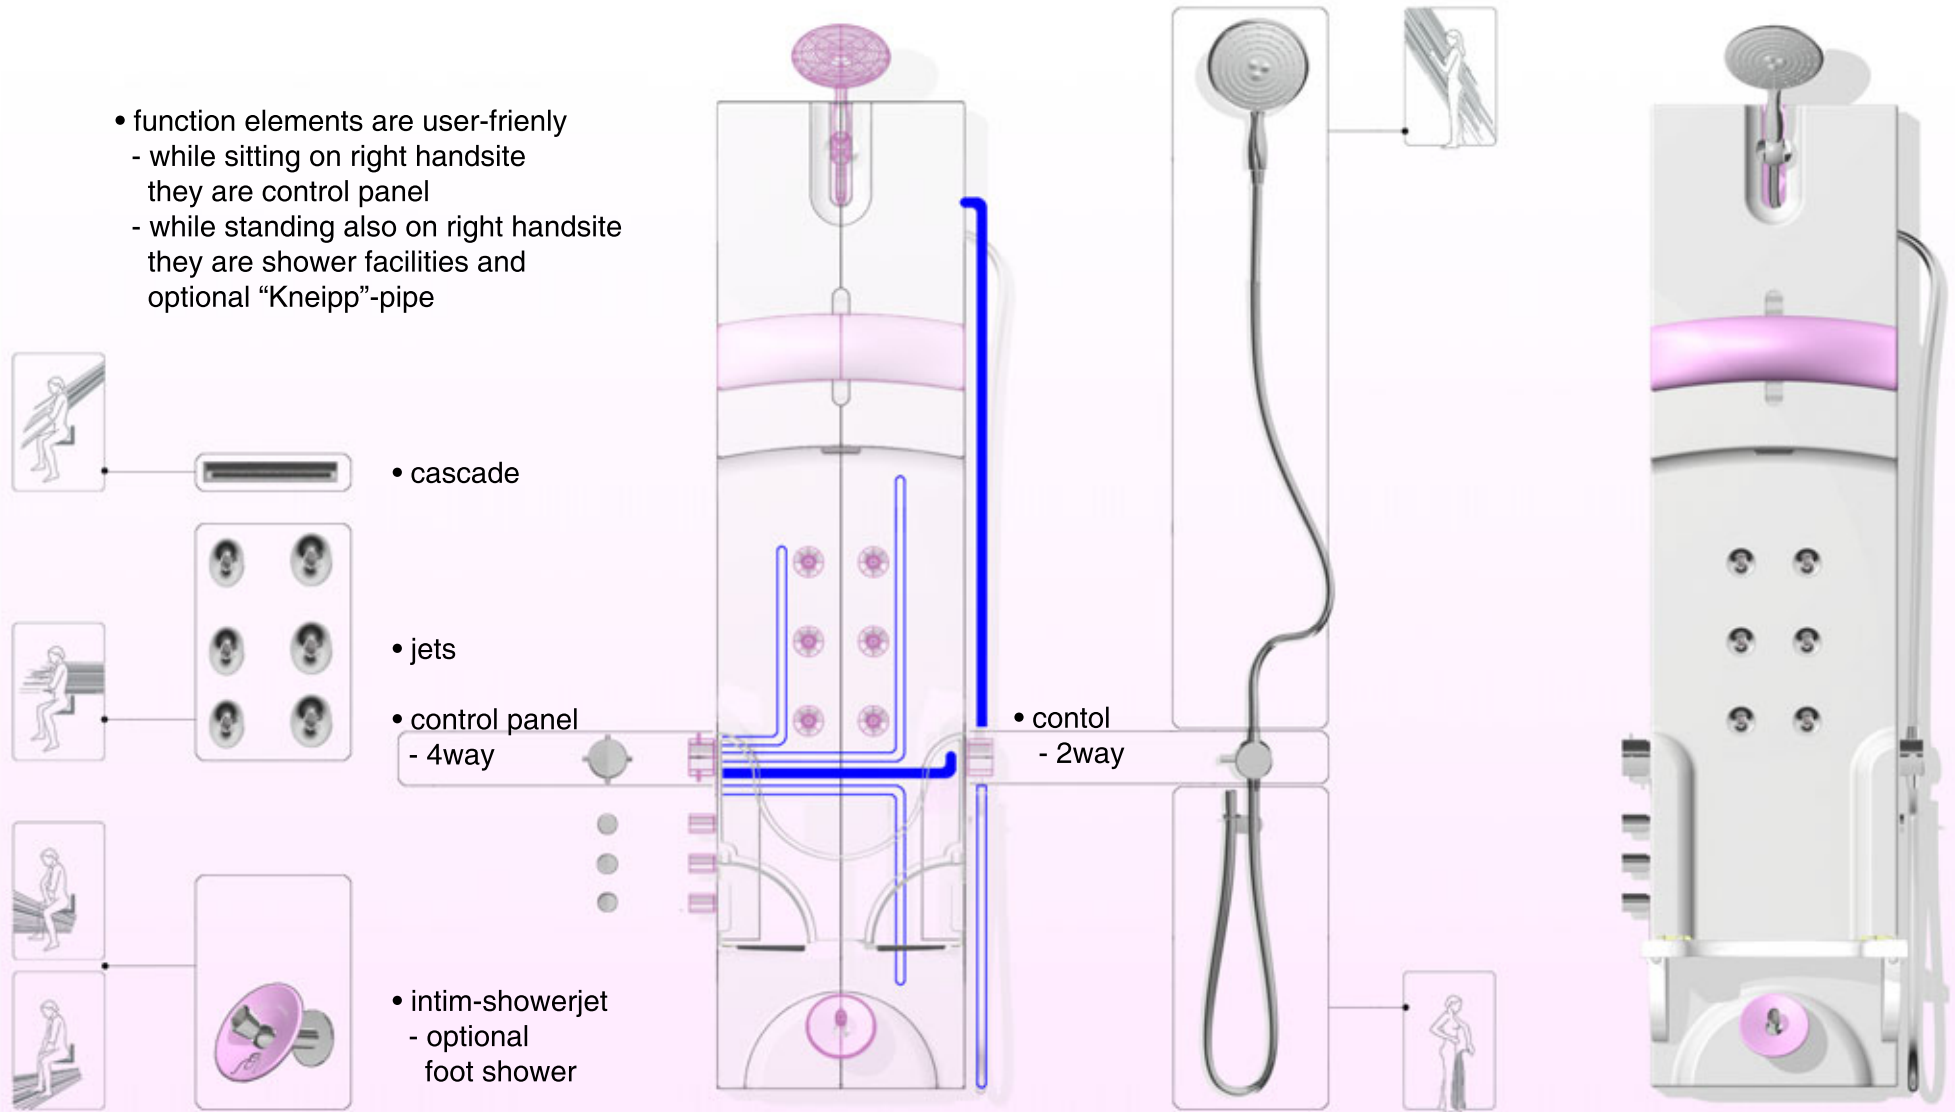

## wellness anno domini 1751

The >>bidet<< is often privately owned by noble class people. It's state of the art and for longer times a sign of social distinction.

The bidet is made in two parts: a wooden chair and a built-in enamel basin. The basin is tasteful decorated and luxurious equipped. Because of the backrest and the cover close up the basin, the bidet can be used as a chair.

## wellness-innovation 2018

thor designworks designed a multifunctional column with integrated seat and including intim-showerjet. These product will be an innovation in the field of shower systems. The design joins together with contemporary architectural style.

Multifunctional column offers wellness facilities and various applications are possible:

- > handshower, rainshower
- > cascade, waterfall
- > vertical massage jets
- > "Kneipp"-pipe
- > intim showerje
- > foot showerjet

Take a shower, just relax while sitting you enjoy the wellness feeling!

design conception

multifunctional column XL

innovation in function

- function elements are user-friendly
  - while sitting on right handside they are control panel
  - while standing also on right handside they are shower facilities and optional "Kneipp"-pipe