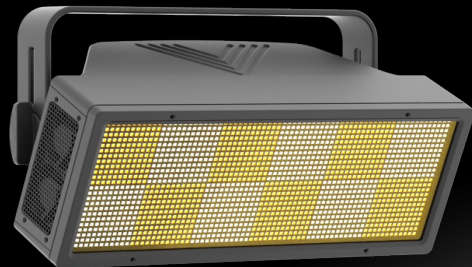

- Prolights Sunbar 2000fc (IP65)
- Chauvet Strike 1 Blinder (IP65)
- Chauvet Strike 4 Blinder
- Chauvet Led UV Panel
- Martin VDO Atomic Dots W/W