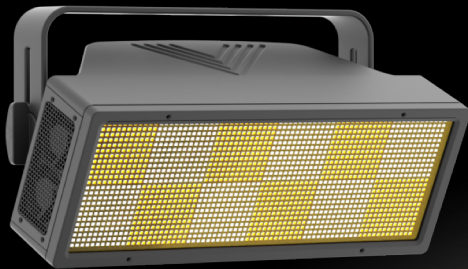

- Prolights Pixiezoom (IP65)
- Prolights Solar27Q Wash (IP65)
- Prolights Solar48Q Wash (IP65)
- Chauvet Strike Sabre
- Prolights Sunblast 3000fc (IP65)
- Prolights Sunbar 2000fc (IP65)
- Chauvet Strike 1 Blinder (IP65)