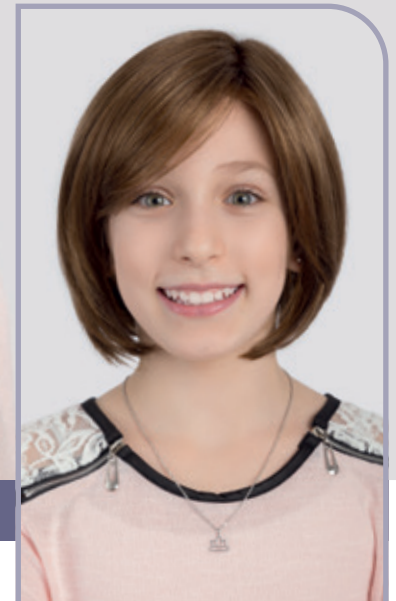

middleblonde
12.26

lightblonde
22.26.20

EMMA ★★★★★▶

pictured colour: LIGHTBLONDE

COLOURS

chocolatebrown
830.6

middlebrown
12.8.6

lightbrown
830.27.12

middleblonde
20.26.14

lightblonde
22.23.16

SMALL
HEAD SIZE
52-54 CM

EMMA ★★★★★▶

pictured colour: LIGHTBROWN

AFTER THE RAIN
COMES THE SUN!
HAVE FUN!

Model: SARA
(see page 12-15)

SARA ★★★★★

pictured colour:
LIGHTBROWN

COLOURS

darkbrown
6.4

chocolatebrown
8.12.6

lightbrown
12.830.20

middleblonde
14.26.20

goldblonde
26.22.19

naturalblonde
22.26.20