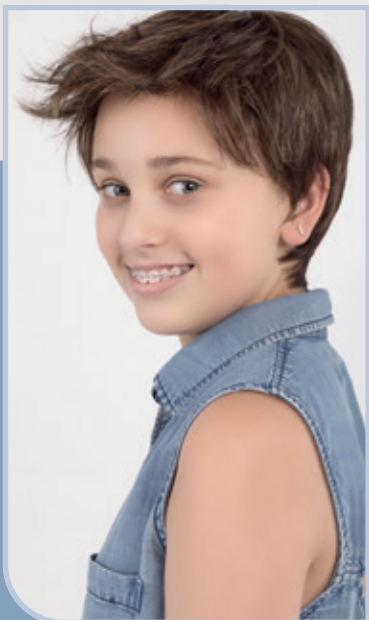

pictured colour:
LIGHTBROWN

COLOURS

darkbrown
6.4

chocolatebrown
8.12.6

lightbrown
12.830.20

middleblonde
14.26.20

goldblonde
26.22.19

naturalblonde
22.26.20

lightblonde
25.23.26

SMALL
HEAD SIZE
52-54 CM

SARA ★★★★★

pictured colour: MIDDLEBLONDE

SMALL HEAD SIZE 52-54 CM

LENA ★★★

pictured colour: MIDDLEBROWN

COLOURS

middlebrown
8.12.6

darkblonde
14.26.12

middleblonde
26.14.12

naturalblonde
26.22.20

beigeblonde
14.101

SMALL HEAD SIZE 52-54 CM

LILLY ★★★★★★

pictured colour: DARKBLONDE