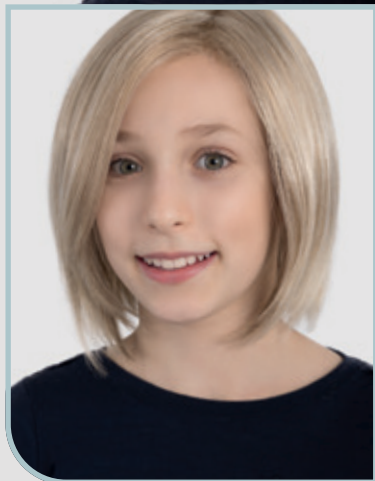

Ellen Wone

COLOURS

darkbrown
4.6

middlebrown
6.30.4

chocolatebrown
830.6.27

lightbrown
12.830

middleblonde
14.26.20

naturalblonde
16.26.20

lightblonde
26.16.22

pictured colour: MIDDLEBLONDE

ANNE NATURE ★★★★★★

SMALL
HEAD SIZE
52-54 CM

REMY
HUMAN
HAIR

JOIN YOUR
HEARTS. FRIENDS
FOREVER!

Model: ELI
(see page 6-9)

SMALL
HEAD SIZE
52-54 CM

ELI ★★☆☆

pictured colour:
LIGHTBLONDE

ELI ★★☆☆

pictured colour: LIGHTBROWN

COLOURS

darkbrown
4.2

chocolatebrown
830.6

lightbrown
12.830.20