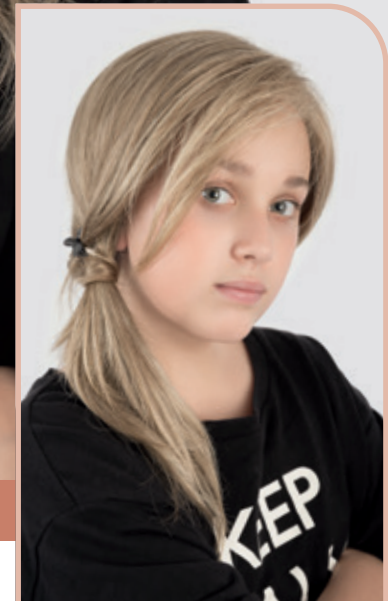

pictured colour:
LIGHTBROWN

COLOURS

darkbrown
6.4

chocolatebrown
8.12.6

lightbrown
12.830.20

middleblonde
14.26.20

goldblonde
26.22.19

naturalblonde
22.26.20

lightblonde
25.23.26

SMALL
HEAD SIZE
52-54 CM

SARA ★★★★★

pictured colour: MIDDLEBLONDE

SMALL HEAD SIZE 52-54 CM

LENA ★★★

pictured colour: MIDDLEBROWN

COLOURS