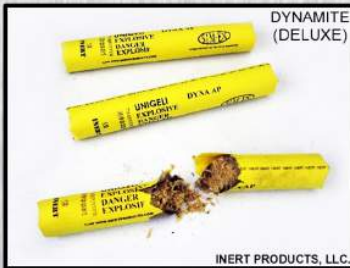

REPLICA DYNAMITE

Inert Standard Yellow Dynamite Stick (Deluxe)

Item# : OTA-044

Description :

This simulated dynamite consists of a wax / sawdust filler, cardboard cartridge, and outer paper wrapper.

Inert Standard Brown Dynamite Stick (Deluxe)

Item# : OTA-080

Description :

This simulated dynamite consists of a wax / sawdust filler, cardboard cartridge, and outer paper wrapper.

Inert Simulated "Sweating" Dynamite Stick

Item# : OTA-033

Each sold separately