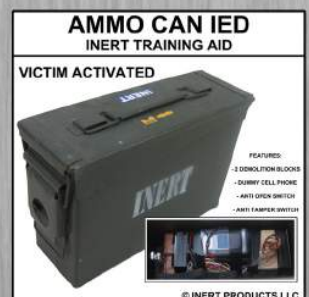

### Description :

Contains simulated sheet explosives and frag inside of a pizza box, and includes a victim activated anti-open switch, as well as a dummy pizza pie

### Description :

Contains simulated explosives and frag inside of an MRE container, and includes a victim activated anti-open switch

### Description :

Contains simulated explosives and frag inside of an ammo container, and includes a victim activated anti-open switch

CONTACT OUR STAFF TO DISCUSS WHICH IEDS WILL BEST SUIT YOUR NEEDS,  
OR TO DESIGN A CUSTOM IED TO MEET YOUR TRAINING OBJECTIVES.  
SEE OUR FULL RANGE OF IEDS AT [WWW.INERTPRODUCTS.COM](http://WWW.INERTPRODUCTS.COM)