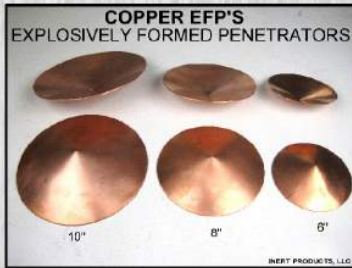

WE OFFER A WIDE SELECTION OF INERT SHAPE CHARGES AND EFP'S. WE HAVE MANY VARIATIONS TO CHOOSE FROM IN NUMEROUS SIZES OR THE COMPONENTS MAY BE PURCHASED SEPARATELY SO THAT OUR CUSTOMERS CAN CONSTRUCT THEIR OWN DEVICES.

Copper EFP Plates for Training Purposes

Item# : OTA-EFP*

Description :

For official use only, these copper plates come in diameters of 4" to 12". They are available in conical and lens types.

Each sold separately. Please specify diameter and type when ordering