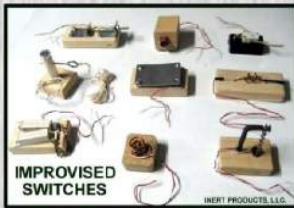

## Improved Ball Bearings / Plate Pressure Plate Switch

Item# : OTA-PP06

**PRESSURE PLATE**

## Improved Low-Metal Content Pressure Plate Switch

Item# : OTA-PP03

**PRESSURE PLATE SWITCH**

## Commercial Pressure Plate Switch

Item# : OTA-PPC1

ALL OF OUR IMPROVISED SWITCHES ARE HAND-MADE AND REPLICATE THOSE FOUND AND USED WORLDWIDE. CONTACT US TO CUSTOMIZE SWITCHES TO MEET YOUR TRAINING OBJECTIVE.