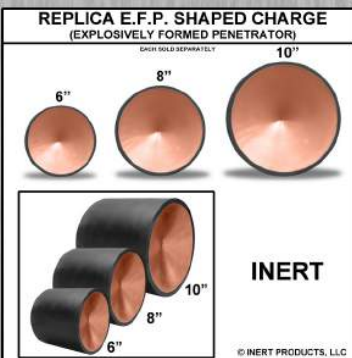

## Inert Improved Forged Platter Charge w/ Stand IED

Item# : OTA-6123

### Description :

4" or 6" platter charge configured with a dummy infrared trigger switch

\*Each sold separately. Please specify size when ordering\*

## Inert M3 - 40 lb Shape Charge Training Aid

Item# : OTA-2987

\*Includes Stand-Off Metal Stand\*

## Inert Shaped Charge IED (Limpet)

Item# : OTA-6126