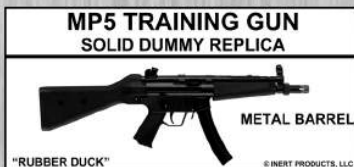

Replica MP5 Solid Dummy Trainer (Full Stock)
Item# : OTA-RWS10