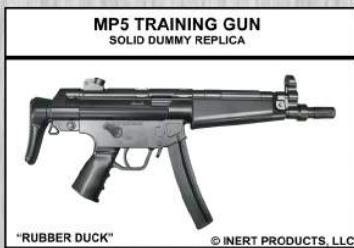

Replica MP5 Solid Dummy Trainer
Item# : OTA-RWS09