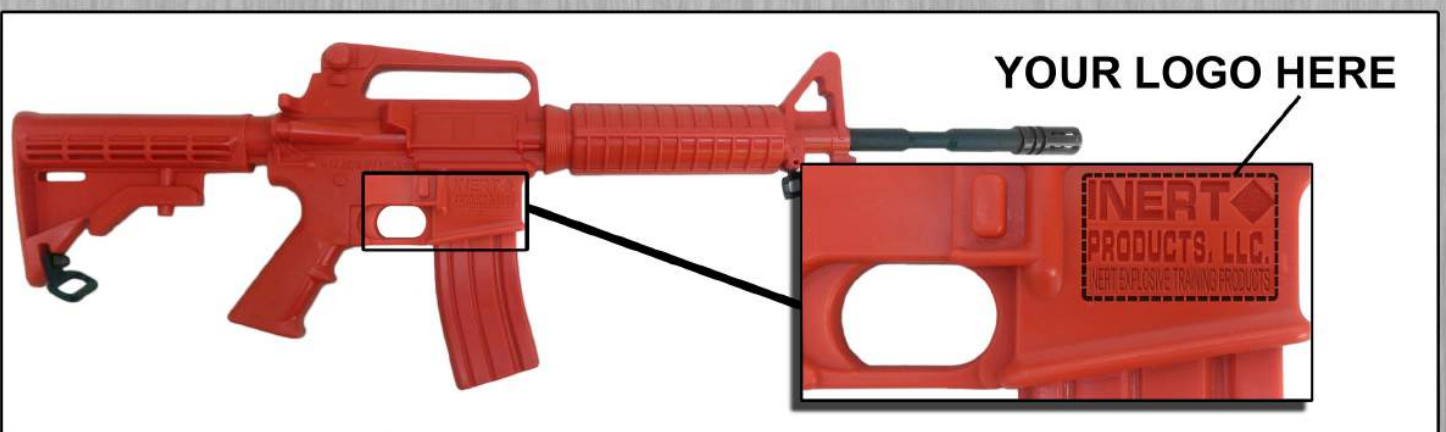

# SOLID REPLICAS WEAPONS

We can produce our replicas in any color and quantity, and can even add custom logos that you provide.

WE HAVE A WIDE VARIETY OF REPLICAS GUNS TO MEET YOUR TRAINING NEEDS. OUR REPLICAS DUMMY GUNS ARE THE HIGHEST QUALITY REPLICAS ON THE MARKET TODAY. INERT PRODUCTS' REPLICAS GUNS ARE EXTREMELY DETAILED, AND WERE NOT DESIGNED TO COMPETE ON PRICE WITH SOME OF THE CHEAPER MODELS ON THE MARKET. THESE ARE CAST FROM SOLID ALUMINUM TOOLING AND WILL ENDURE RIGOROUS TRAINING IN HARSH ENVIRONMENTS.