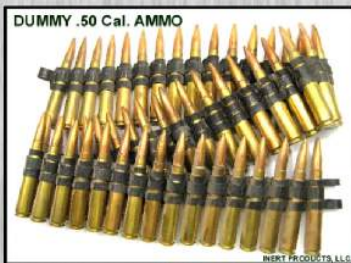

Inert Dummy .50 Cal Ammo Belt (25 Rds.)
Item# : OTA-DR04