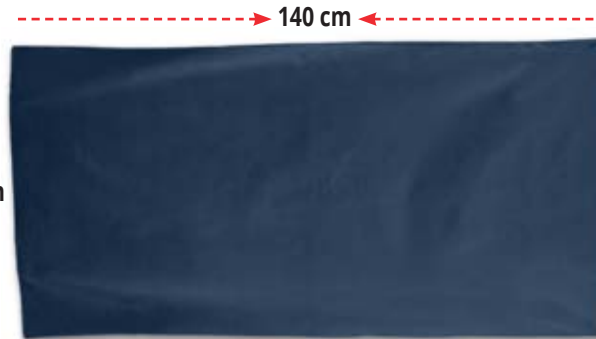

XS M XL

TOWEL

70 cm

400533.331

MICROFIBER TOWEL

Toalla.
Towel.

Microfibre 210 gr.
Microfibra 210 gr.
Microfibra 210 gr.

PACK 6