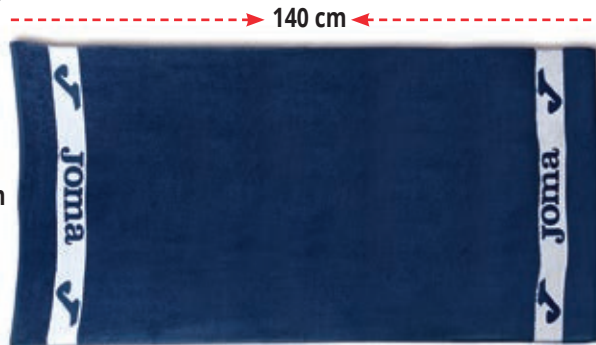

TOWEL

70 cm

400148.300

COTTON TOWEL

Toalla: Logos Jacquard.
Towel: Logos Jacquard.

100% Cotton
100% Algodón
100% Cotone

PACK 5