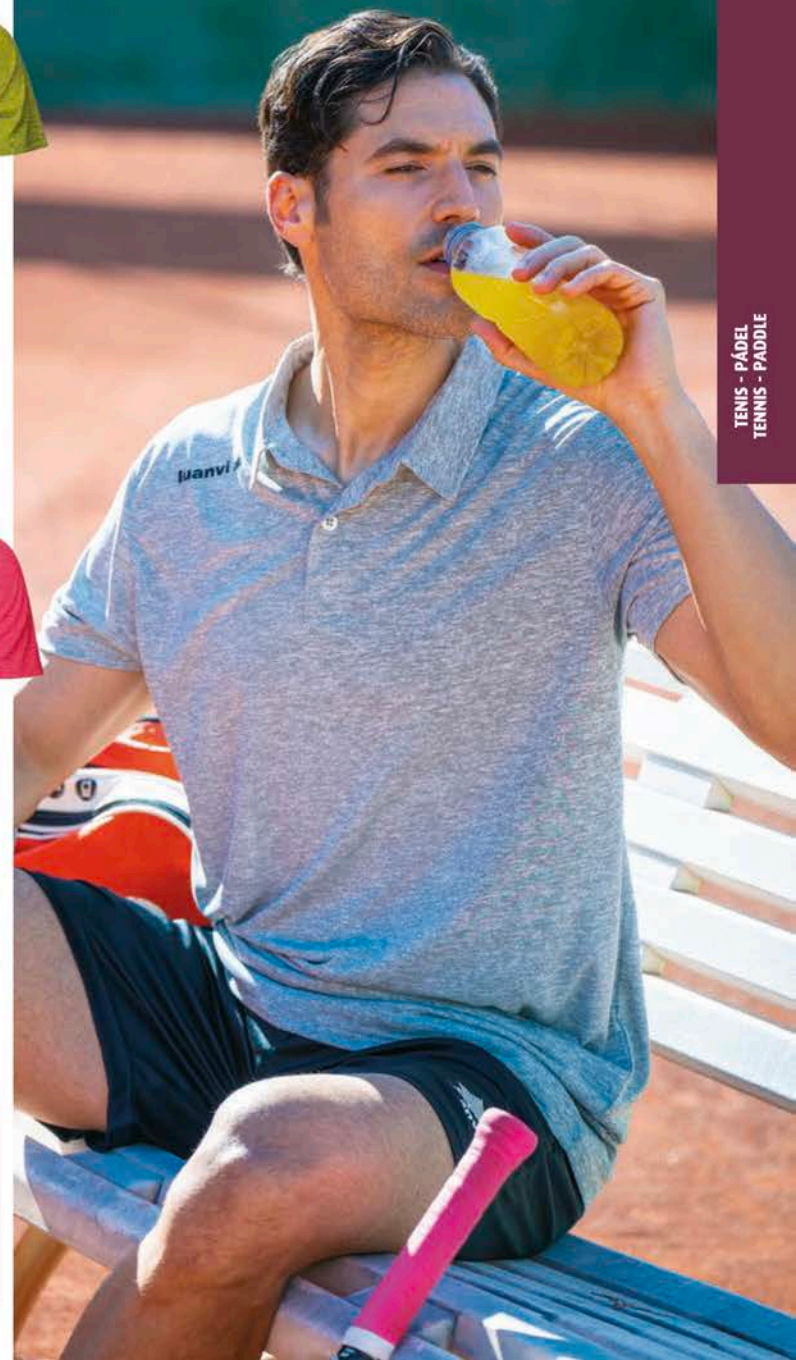

Ref. **15166**

TALLA / SIZE	4XS	3XS	2XS	XS	S	M	L	XL	2XL	3XL
PECHO/CHEST	36	40	44	48	52	54	56	58	60	62
LARGO/LENGTH	43	49	57	65	70	72	74	76	78	80

TEJIDO: Interlock vigoré

FABRIC: Melange Interlock