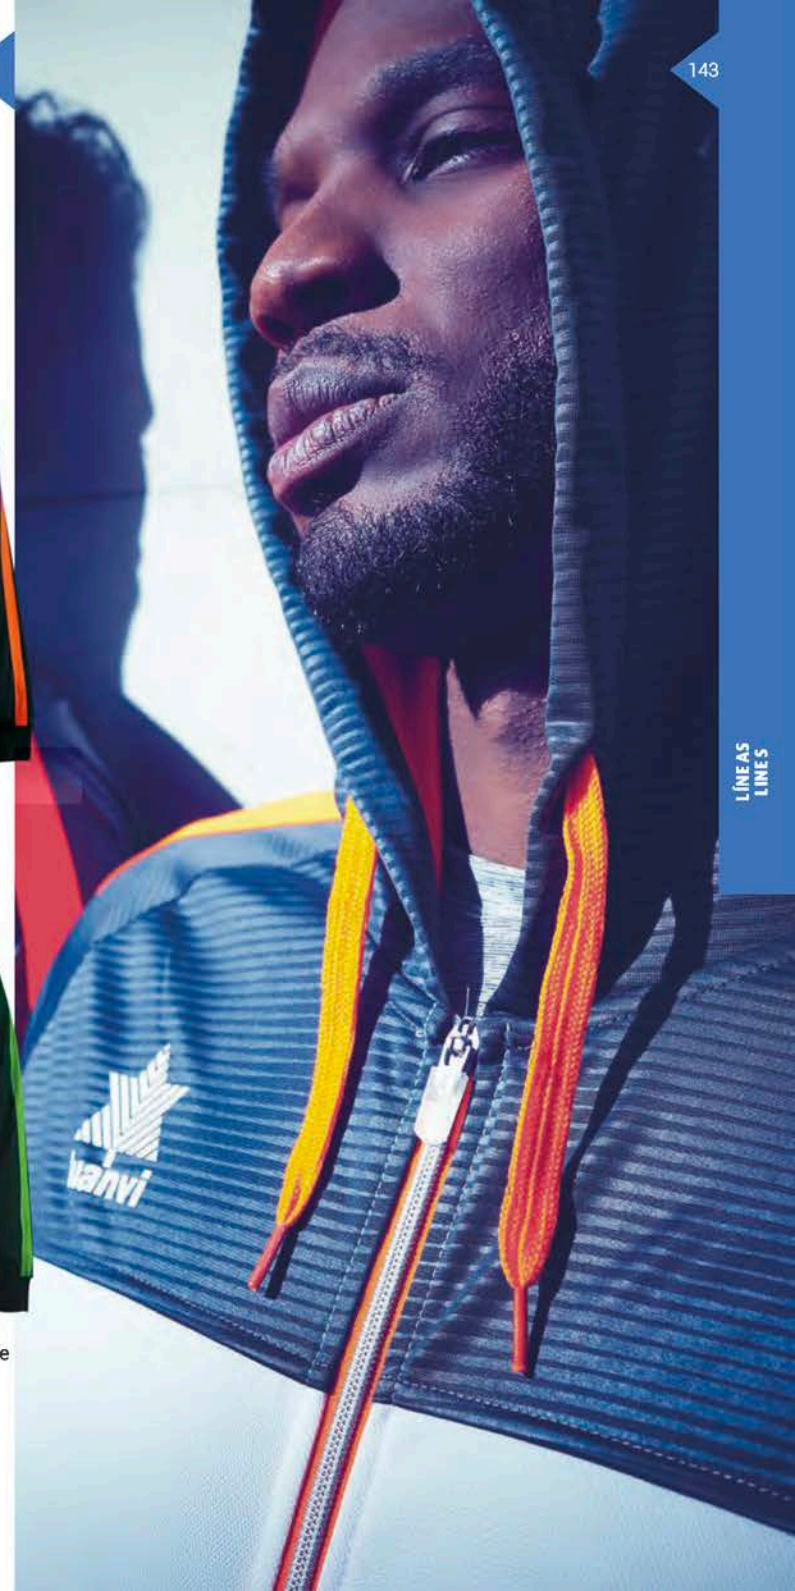

chaqueta / jacket **KIOTO**

Ref. 11242

TALLA / SIZE	4XS	3XS	2XS	XS	S	M	L	XL	2XL
PECHO/CHEST	40	43	46	49	52	56	60	64	68
LARGO/LENGTH	48	54	60	66	69	71	73	75	77

TEJIDO: Acetato piqué perchado (100% pes)
* Pieza: Acetato grabado

FABRIC: Brushed pike tricot (100% pes) * Piece:
- Embossed tricot

Pantalón Piqué Lagos (marino) en sección complementarios. // Pants Piqué Lagos pants (marine) in complementary section.