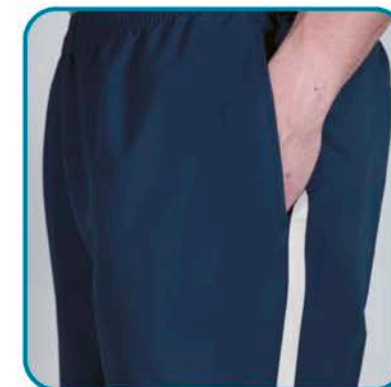

BOLSILLO
POCKET