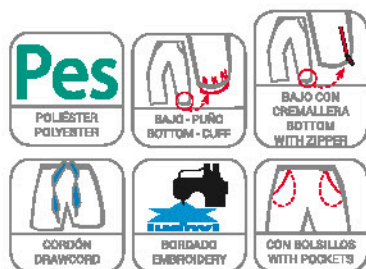

TEJIDO: Acetato perchado (100% pes)

FABRIC: Brushed double tricot (100% pes)

0044
Negro
Black

0133
Marino
Navy

Ref. **07849**

TALLA / SIZE	4XS	3XS	2XS	XS	S	M	L	XL	2XL
CADERA/HIP	36.5	39	43	47	60	66	68	60	62
LARGO/LENGTH	62	73	82	93	99	102	104	106	108