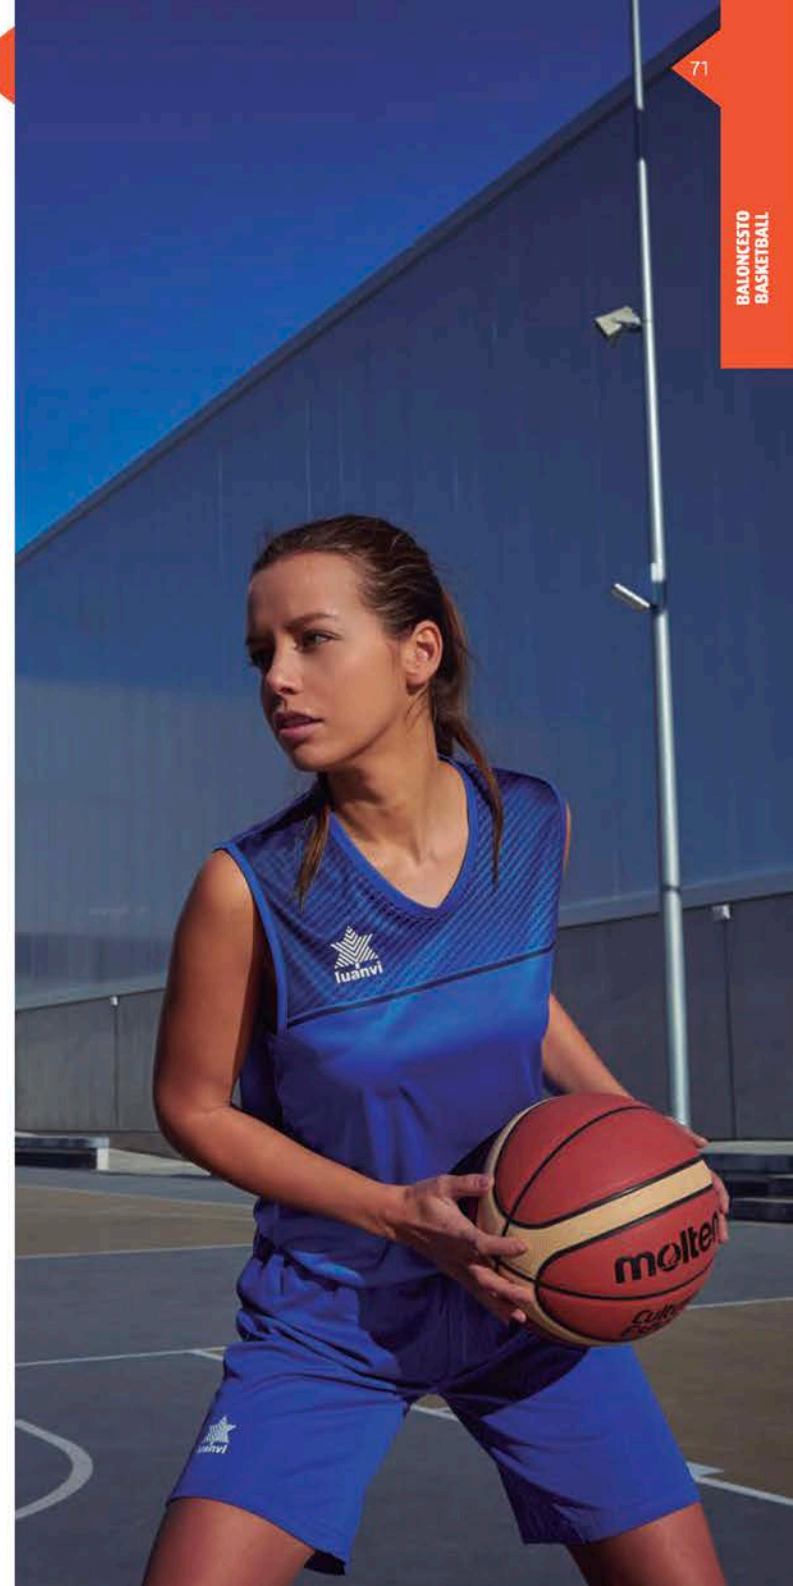

Ref. **11375**

TALLA / SIZE	2XS	XS	S	M	L	XL
PECHO/CHEST	39	42	46	49	52	55
LARGO/LENGTH	60	64	66	69	72	75

TEJIDO: Interlock * Delantero: transfer sublimado

FABRIC: Interlock * Front: Sublimation transfer