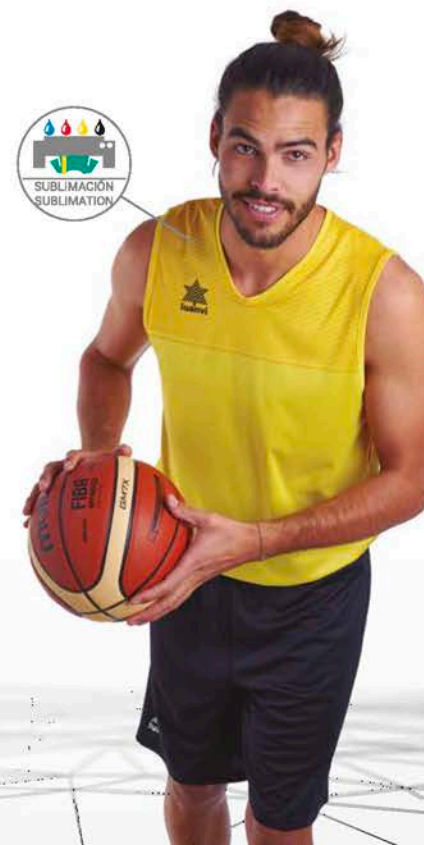

Ref. **08483**

TALLA / SIZE	4XS	3XS	2XS	XS	S	M	L	XL	2XL	3XL	4XL
PECHO/CHEST	37	40	43	46	50	53	56	59	62	65	68
LARGO/LENGTH	58	60	62	68	70	73	76	79	81	87	92

TEJIDO: Interlock * Delantero: Transfer sublimado

FABRIC: Interlock * Front: Sublimation transfer