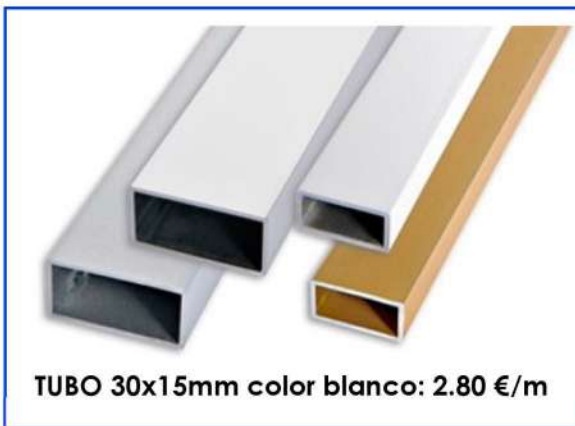

TUBO 30x15mm color blanco: 2.80 €/m