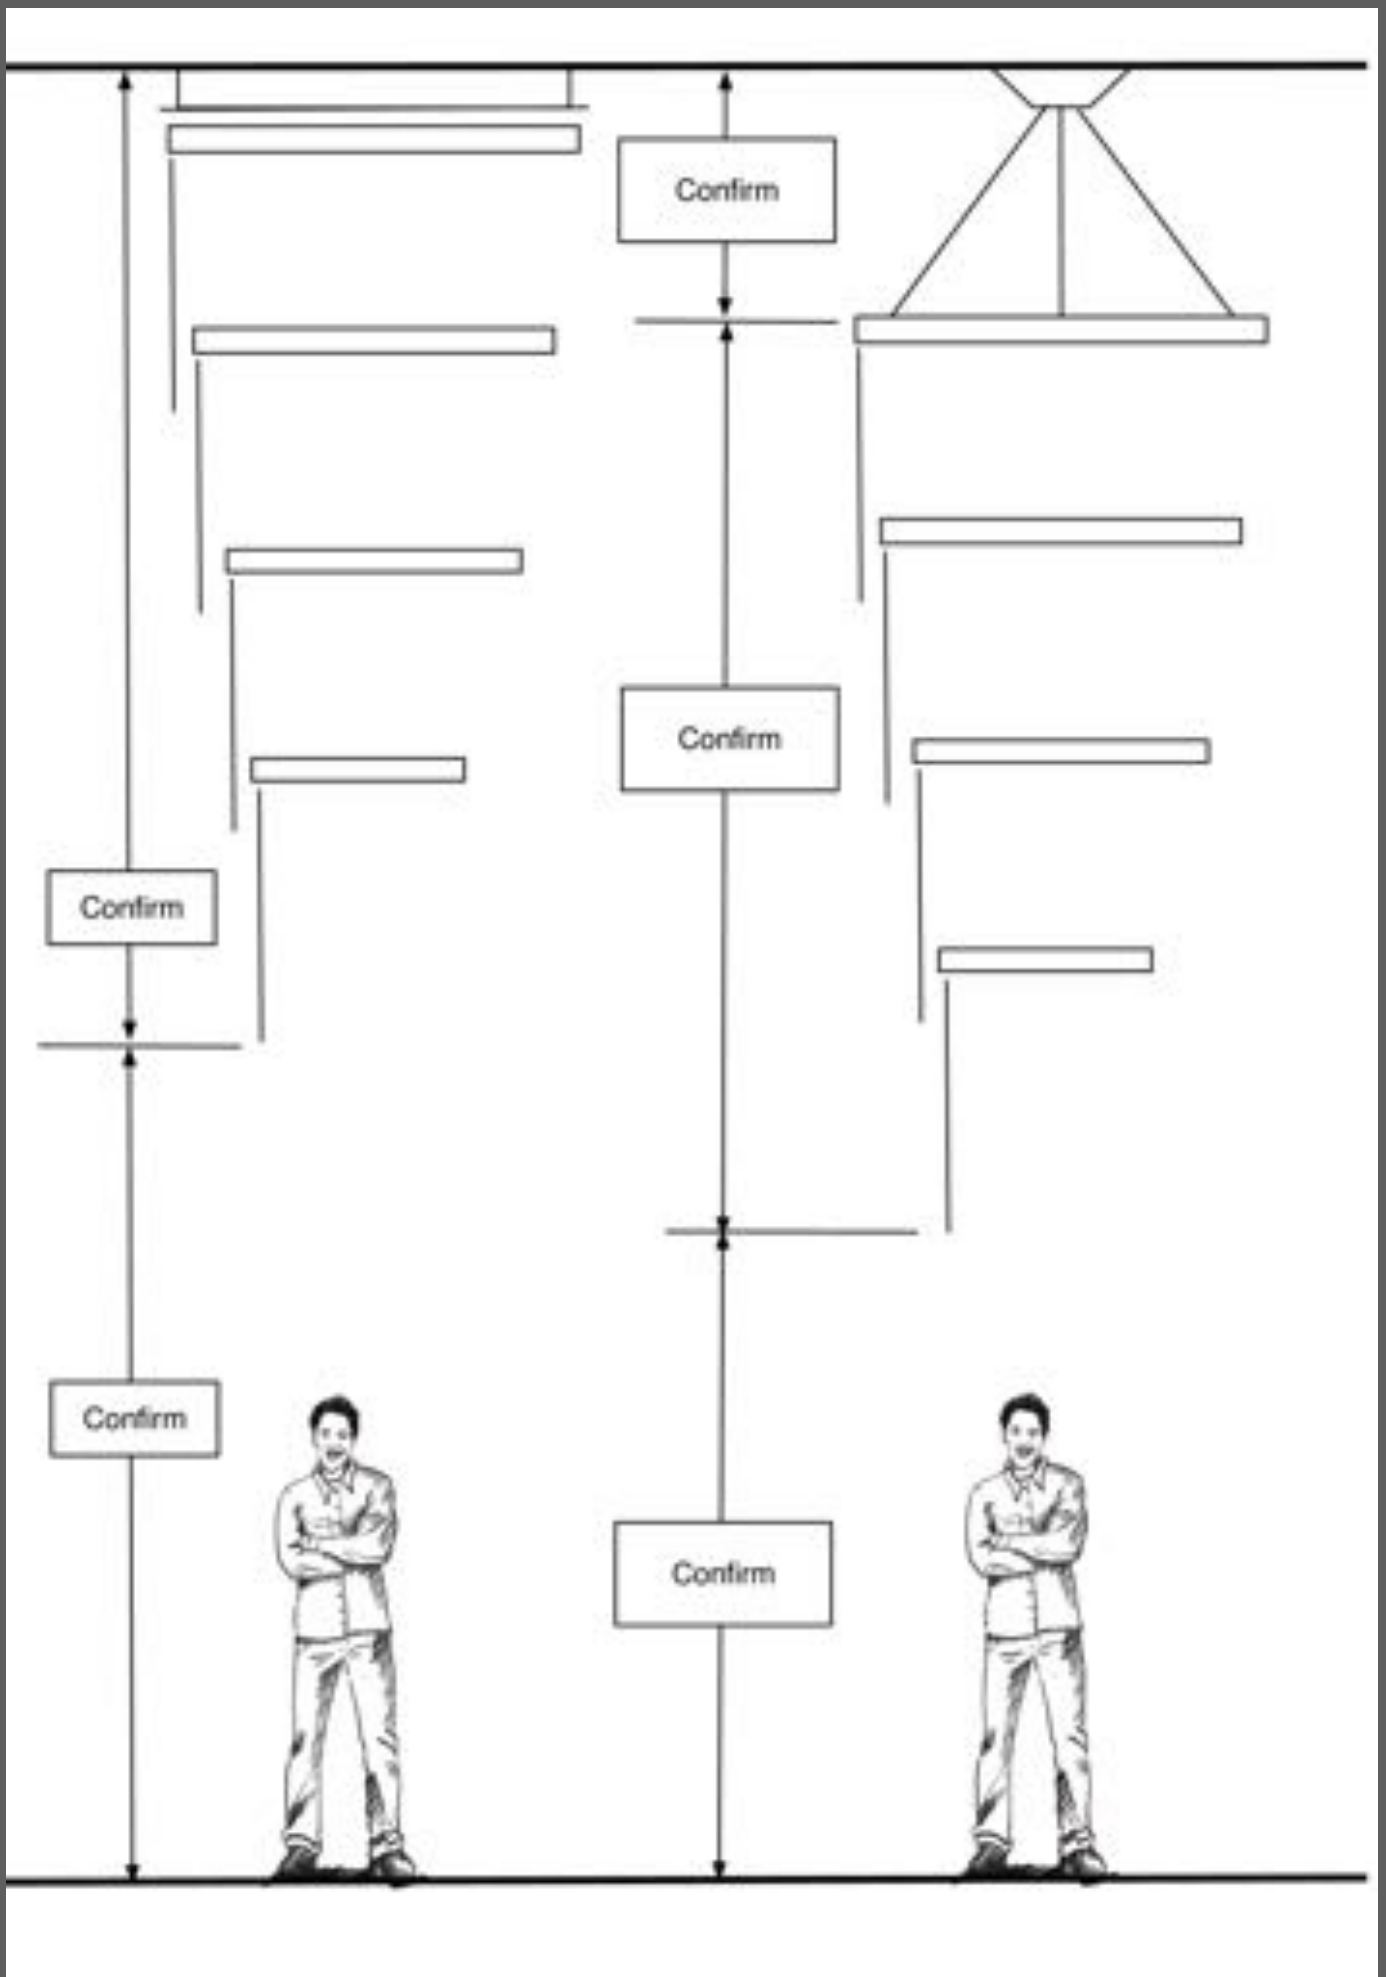

**Image left is the Winch concealed in the loft above the ceiling and Image right is the Overboarded Ceiling**

**Winch concealed within the ceiling rose and side suspended**

**Winch fitted below the ceiling and concealed within the ceiling rose**

**Winches available to support chandelier weights of - up to 150kg ( winch dimensions are 35cm x 35cm square and a height of 8cm ) and 250kg on request**

**Remote Control Winch**

Small Ceiling Rose With Hanging System

Large Ceiling Rose With Flush Fitting System

Select Ceiling Cover

Select Diameter and Height

Chandeliers Also Designed for Retail Stores