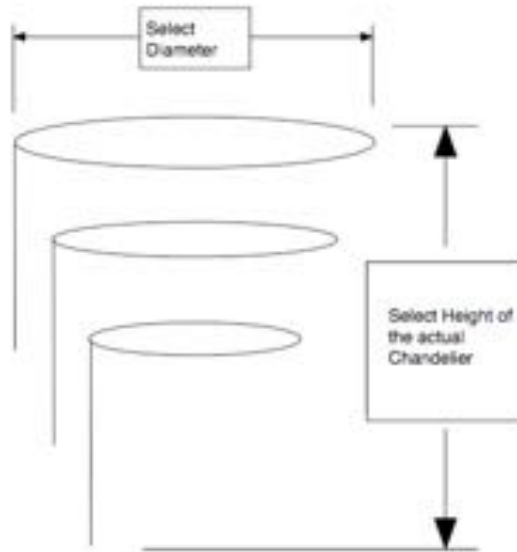

**Image left is the Winch concealed in the loft above the ceiling and Image right is the Overboarded Ceiling**

**Winch concealed within the ceiling rose and side suspended**

**Winch fitted below the ceiling and concealed within the ceiling rose**

**Winches available to support chandelier weights of - up to 150kg ( winch dimensions are 35cm x 35cm square and a height of 8cm ) and 250kg on request**

**Remote Control Winch**

Small Ceiling Rose With Hanging System

Large Ceiling Rose With Flush Fitting System

Select Ceiling Cover

Select Diameter and Height

Chandeliers Also Designed for Retail Stores