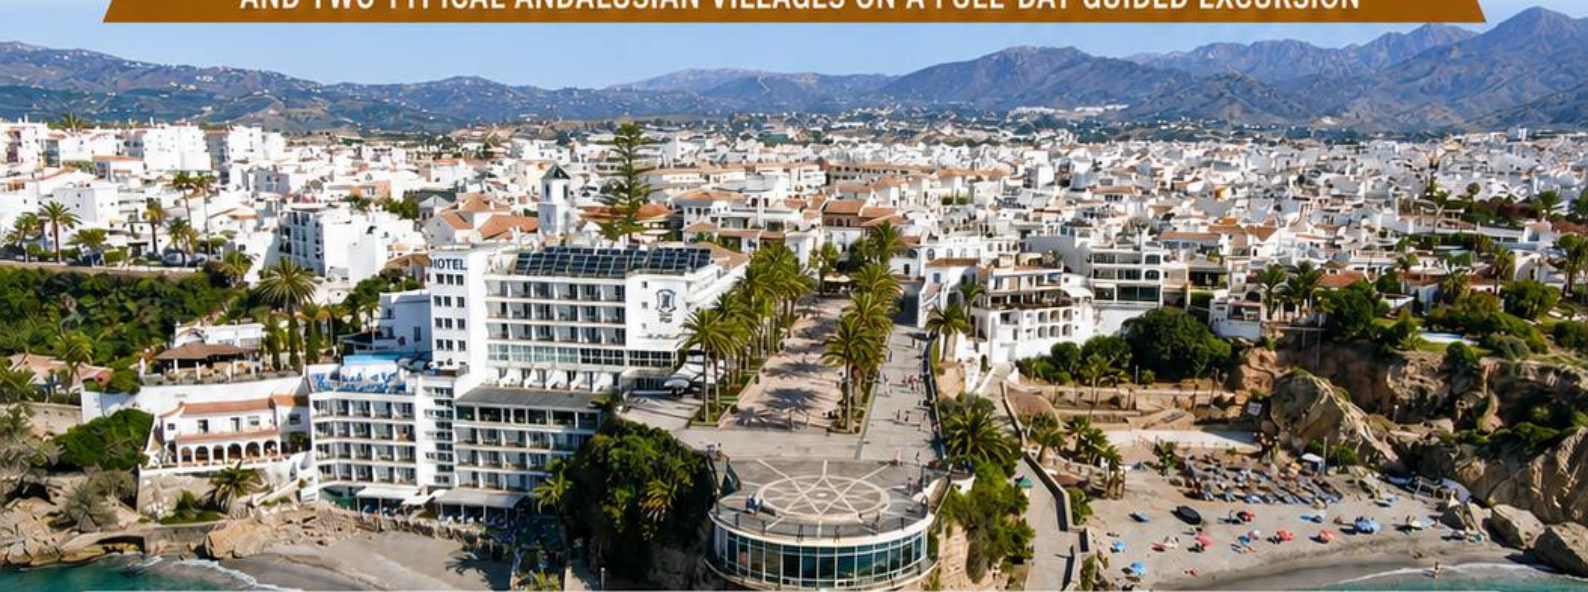

# CUEVA DE NERJA AND FRIGILIANA

DISCOVER THE CUEVA DE NERJA, KNOWN AS THE "NATURAL CATHEDRAL OF THE COSTA DEL SOL",  
AND TWO TYPICAL ANDALUSIAN VILLAGES ON A FULL-DAY GUIDED EXCURSION