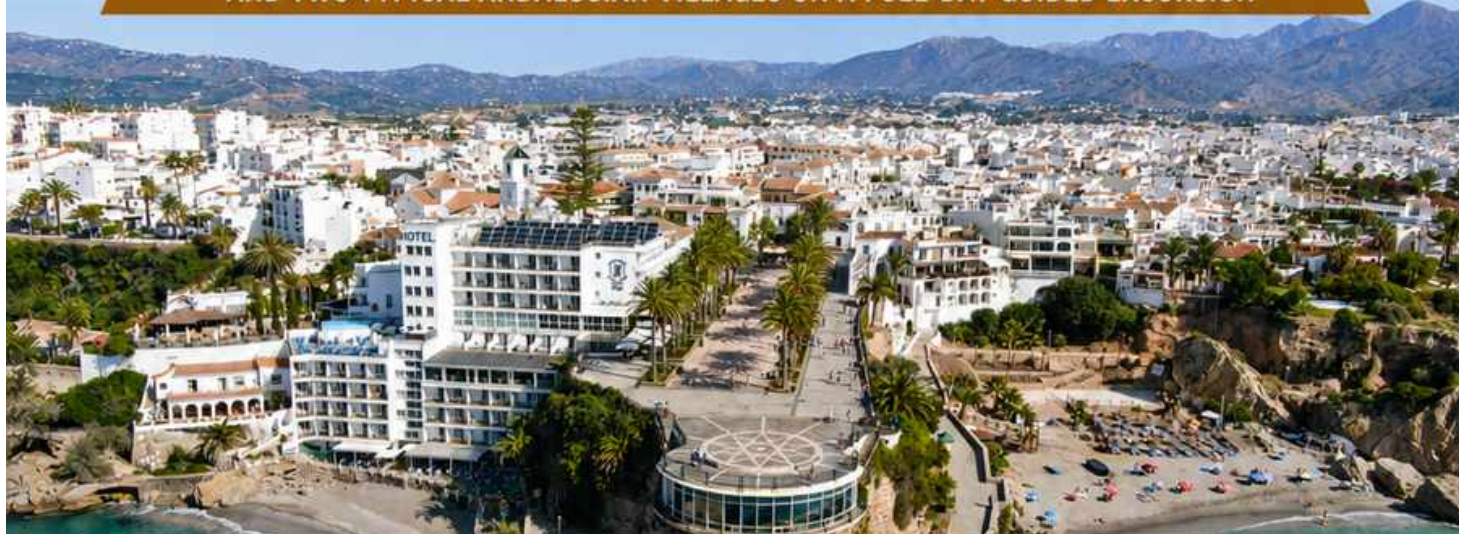

# CUEVA DE NERJA AND FRIGILIANA

DISCOVER THE CUEVA DE NERJA, KNOWN AS THE "NATURAL CATHEDRAL OF THE COSTA DEL SOL", AND TWO TYPICAL ANDALUSIAN VILLAGES ON A FULL-DAY GUIDED EXCURSION